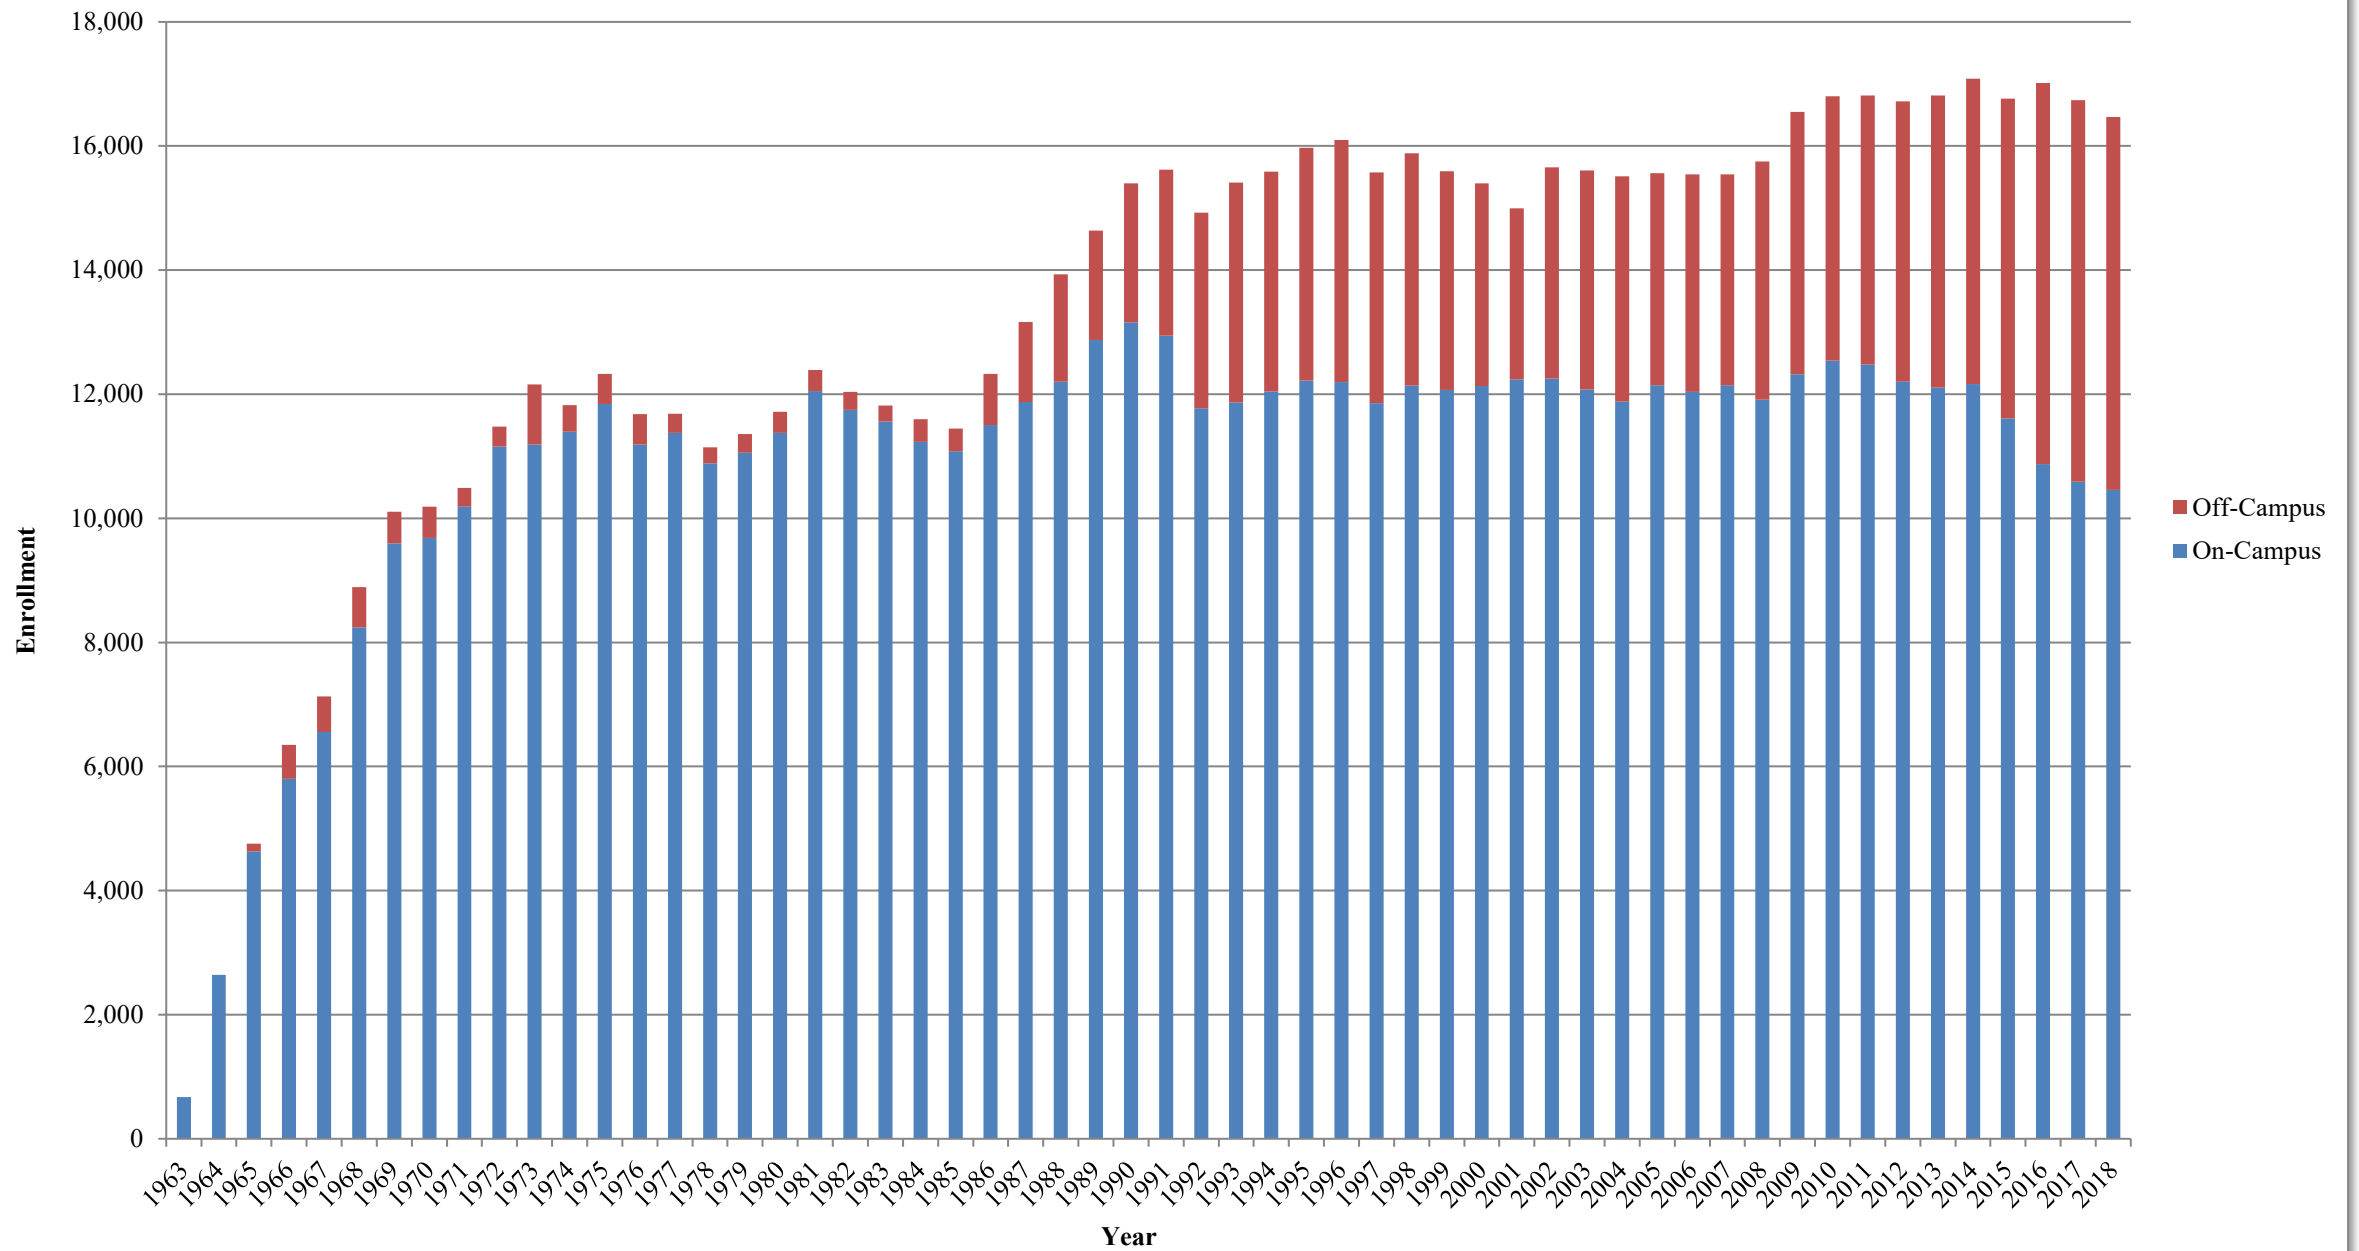

University of Missouri-St. Louis Fall Enrollment History

Note: Prior to 1976, headcount and FTE were calculated differently; numbers are not comparable to those after 1976.

Source: University of Missouri-St. Louis, Office of the Registrar, *Fall Enrollment Summary*, DHE02-4 (most recent Fall 2018)