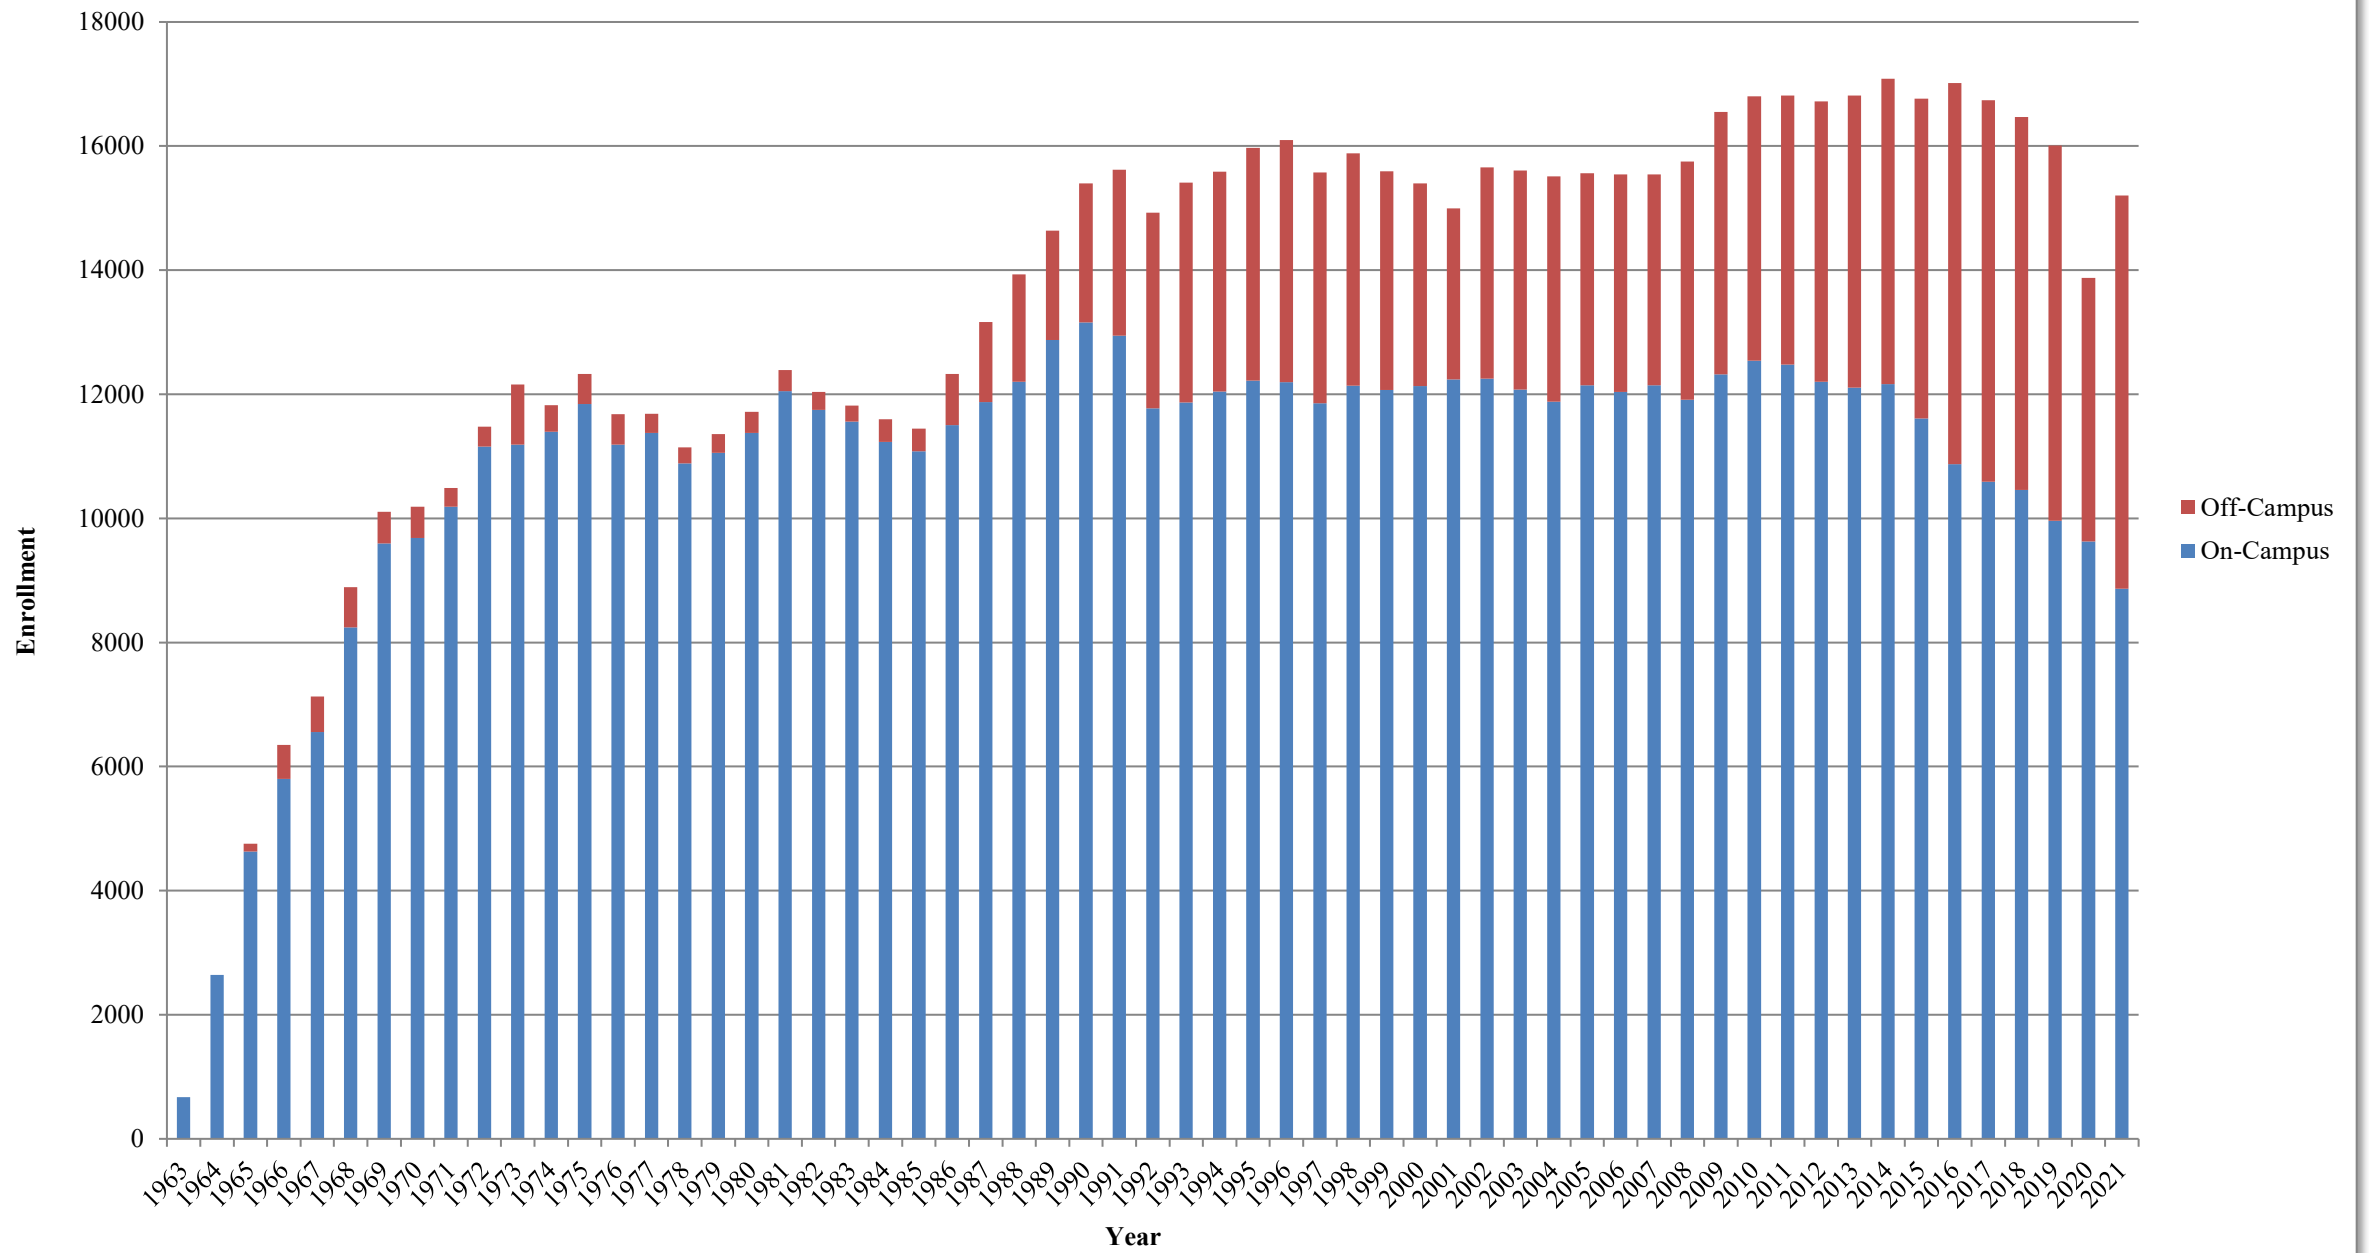

University of Missouri-St. Louis Fall Enrollment History

Note: Prior to 1976, headcount and FTE were calculated differently; numbers are not comparable to those after 1976.

Source: University of Missouri-St. Louis, Office of the Registrar, *Fall Enrollment Summary*, DHE02-4 (most recent Fall 2021)