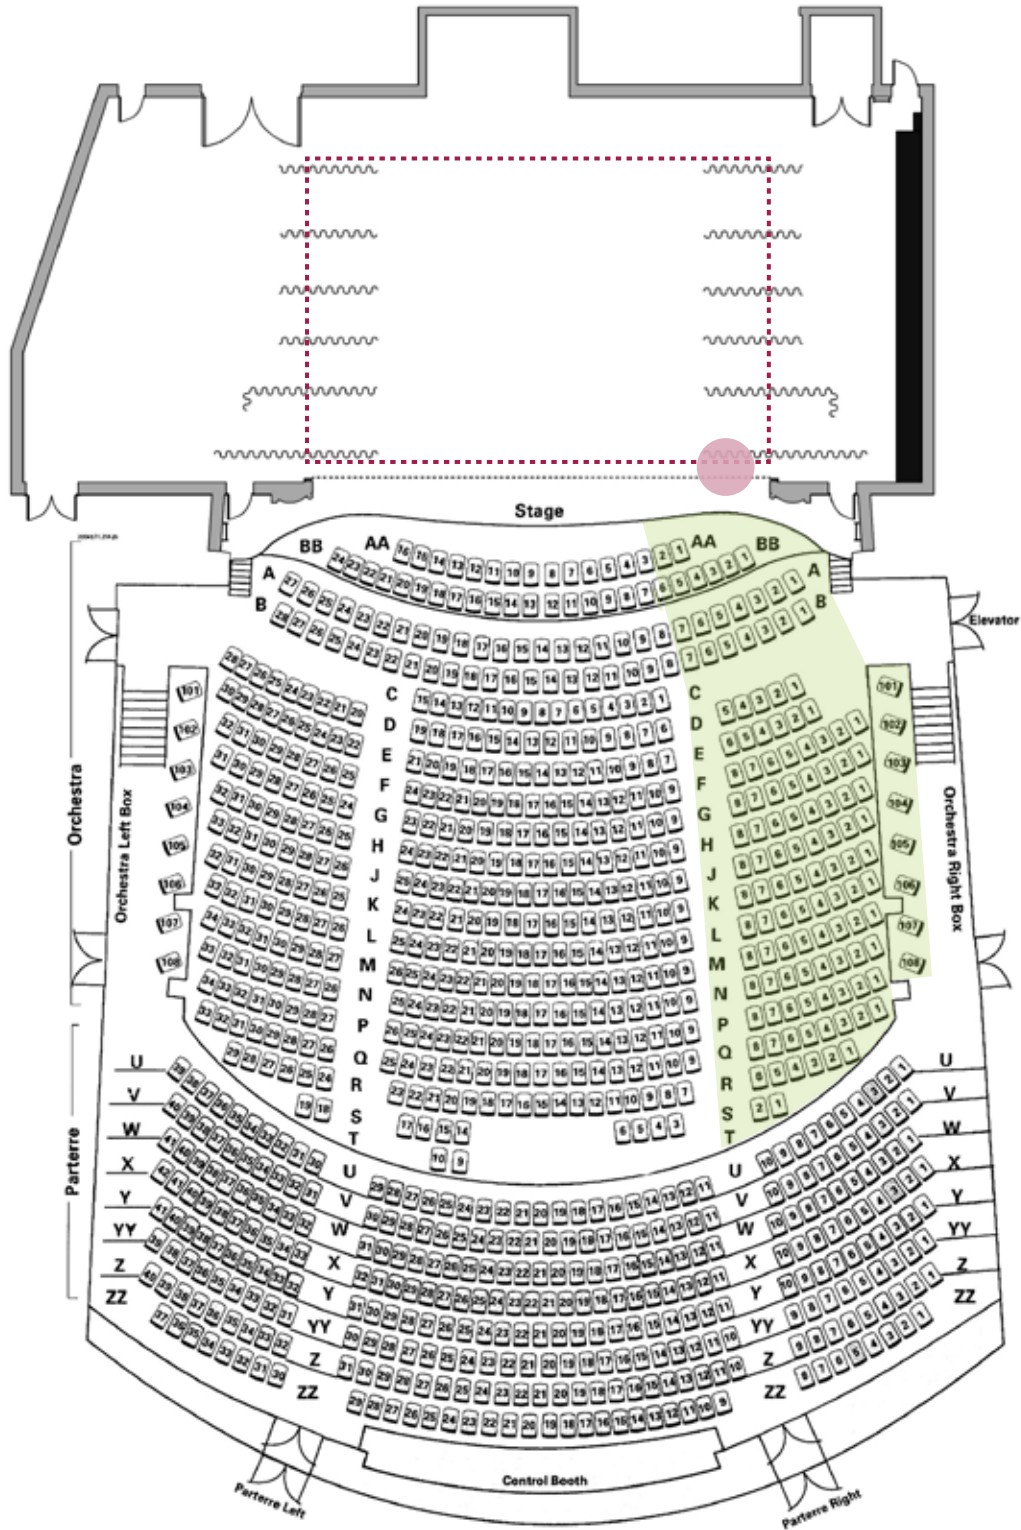

# ASL Interpreter Map

Blanche M. Touhill Performing Arts Center  
Anheuser-Busch Performance Hall

● DESIGNATED ASL INTERPRETER AREA  
● RECOMMENDED ASL SEATING FOR PATRONS  
 ACTIVE PERFORMANCE AREA

## Notes

- The ASL interpreter will be located on stage left (house right)
- Recommended seating for viewing the ASL interpreter is located in Orchestra Right, as shown in the highlighted map below.
- If you need further information about our accessibility accommodations, please visit our Accessibility webpage at [touhill.org](http://touhill.org) or contact our Ticket Office at 314-516-4949.