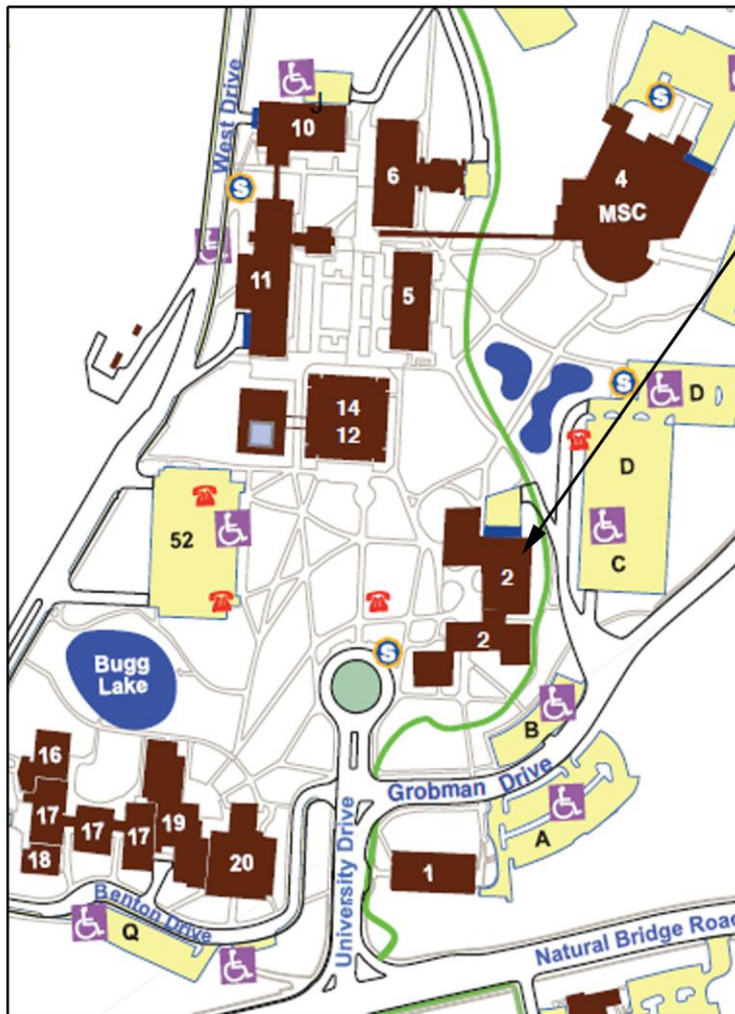

# UMSL TELEPRESENCE

## J.C. Penney Room 61

Directions: If you are going east on natural Bridge Road, make a left onto University Drive. Follow the road past Woods Hall (#1) to the first stop sign. Turn right onto East Drive, follow the road and make a left at the fountain. Use Parking Lot D. Room 61 is located on the bottom floor of the building.

Telepresence Room  
J.C. Penney 61

### Building Legend

- #18 Anheuser - Busch Ecology Complex
- #17 Benton Hall
- #05 Clark Hall
- #10 Express Scripts Hall
- #02 J. C. Penney Building (JCP)
- #06 Lucas Hall
- #04 Millennium Student Center
- #19 Research Building
- #11 Social Sciences & Business Building
- #20 Stadler Hall
- #12 St. Louis Mercantile Library
- #14 Thomas Jefferson Library
- #52 West Drive Garage South
- #16 William L. Clay Center for Nanoscience
- #1 Woods Hall