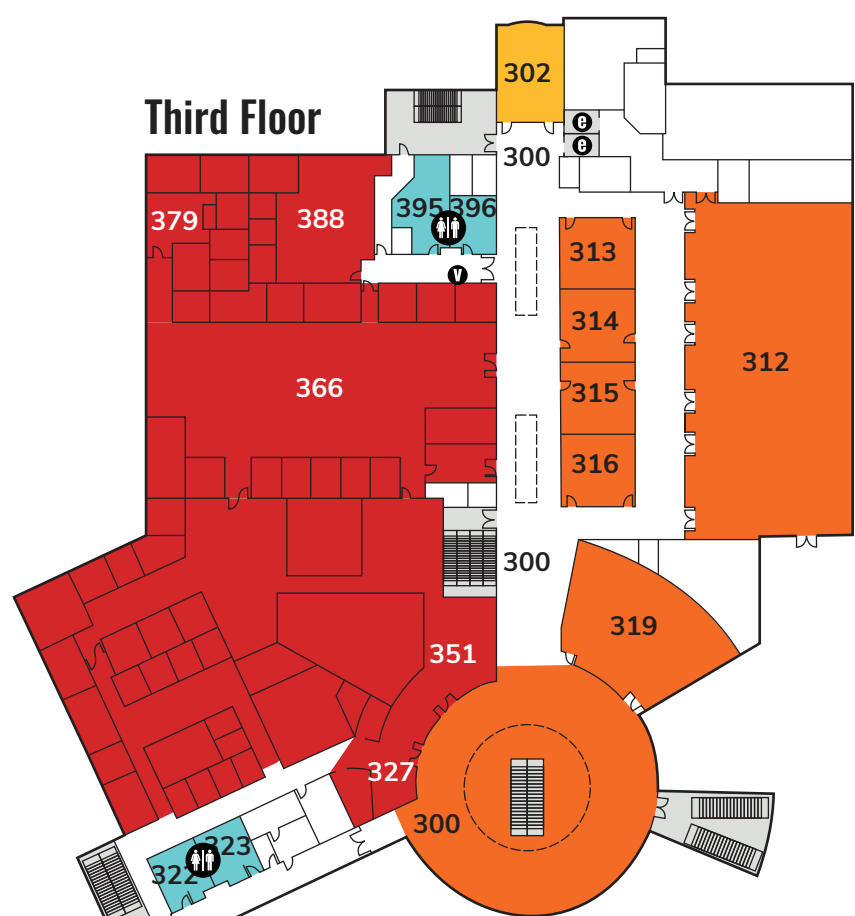

# Student Services

Family Room.....	100G
Health, Counseling & Disability Access Services.....	131
Student Advocacy and CARE .....	144
Triton Pantry.....	170
TRIO Student Support Services.....	180
Technology Support Center .....	190
Tour Room .....	209A1
Division of Student Affairs.....	218
Student Academic Support Services .....	225
UMSL Radio .....	240
Welcome Center.....	257
DARS Office .....	261
Registration .....	269
Career Services.....	278
Student Financial Services .....	327
Office of Admissions.....	351
Office of Student Involvement.....	366
MSC Operations/Event Services.....	379
New Student Programs .....	388

# Student Areas

The Nosh .....	100
Television Lounge .....	111
Quarters Lounge .....	112
Triton eSports .....	160
Fireside Lounge.....	213
Quiet Lounge .....	302

# Dining/Retail

Sodexo Administration.....	104
The Nosh Food Court .....	105
• WOW Cafe	
• Pizza Hut Express	
• Subway	
Triton Store .....	209
Einstein's Bros. Bakery .....	211
ATM .....	256

# Meeting Areas

Century Rooms .....	312A,B & C
Meeting Rooms .....	313-316
The Chamber .....	319
Rotundas .....	200 & 300

Stairs/Elevators	Student Services
Bathrooms	Student Areas
Dining / Retail	Meeting Rooms
Bathrooms	ATM
Elevators	Vending Machine