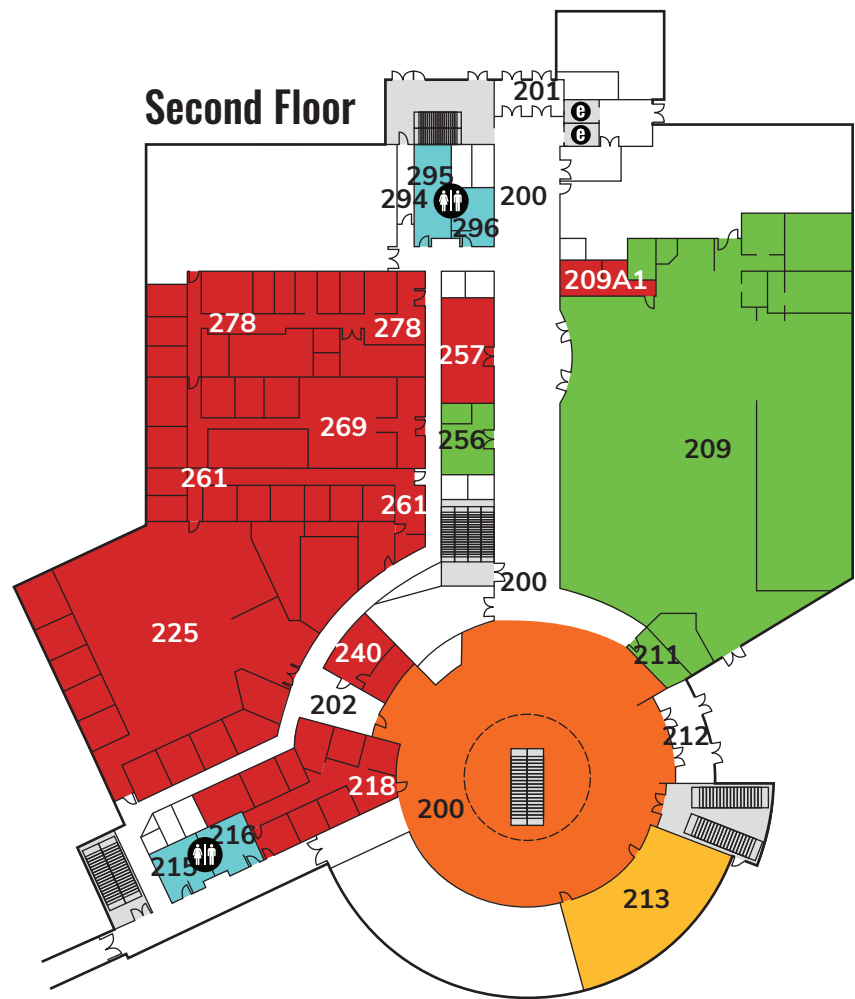

# Student Services

Family Room.....	100G
Health, Counseling & Disability Access Services.....	131
Student Advocacy and CARE .....	144
Triton Pantry.....	170
TRIO Student Support Services.....	180
Technology Support Center .....	190
Tour Room .....	209A1
Division of Student Affairs.....	218
Student Academic Support Services .....	225
UMSL Radio .....	240
Welcome Center.....	257
DARS Office .....	261
Registration .....	269
Career Services.....	278
Student Financial Services .....	327
Office of Admissions.....	351
Office of Student Involvement.....	366
MSC Operations/Event Services.....	379
New Student Programs .....	388

# Student Areas

The Nosh .....	100
Television Lounge .....	111
Quarters Lounge .....	112
Triton eSports .....	160
Fireside Lounge.....	213
Quiet Lounge .....	302

# Dining/Retail

Sodexo Administration.....	104
The Nosh Food Court .....	105
• WOW Cafe	
• Pizza Hut Express	
• Subway	
Triton Store .....	209
Einstein's Bros. Bakery .....	211
ATM .....	256

# Meeting Areas

Century Rooms .....	312A,B & C
Meeting Rooms .....	313-316
The Chamber .....	319
Rotundas .....	200 & 300

Stairs/Elevators	Student Services
Bathrooms	Student Areas
Dining / Retail	Meeting Rooms
Bathrooms	ATM
Elevators	Vending Machine