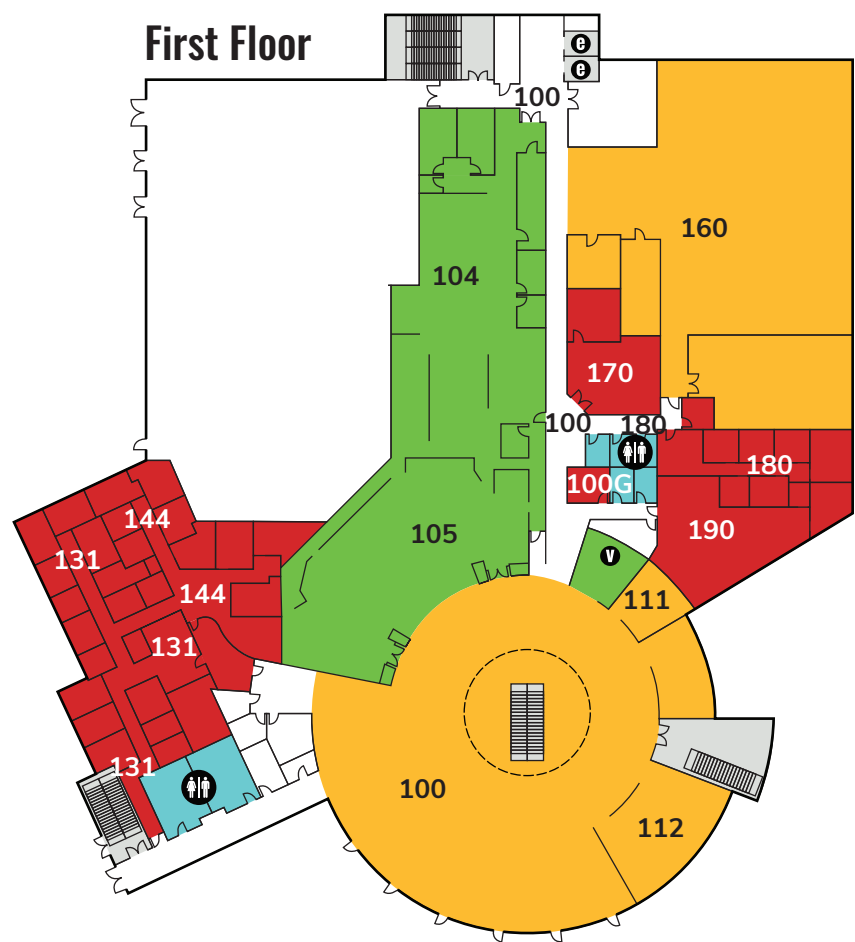

# Student Services

Family Room.....	100G
Health, Counseling & Disability Access Services.....	131
Student Advocacy and CARE .....	144
Triton Pantry.....	170
TRIO Student Support Services.....	180
Technology Support Center .....	190
Tour Room .....	209A1
Division of Student Affairs.....	218
Student Academic Support Services .....	225
UMSL Radio .....	240
Welcome Center.....	257
DARS Office .....	261
Registration .....	269
Career Services.....	278
Student Financial Services .....	327
Office of Admissions.....	351
Office of Student Involvement.....	366
MSC Operations/Event Services.....	379
New Student Programs .....	388

# Student Areas

The Nosh .....	100
Television Lounge .....	111
Quarters Lounge .....	112
Triton eSports .....	160
Fireside Lounge.....	213
Quiet Lounge .....	302

# Dining/Retail

Sodexo Administration.....	104
The Nosh Food Court .....	105
• WOW Cafe	
• Pizza Hut Express	
• Subway	
Triton Store .....	209
Einstein's Bros. Bakery .....	211
ATM .....	256

# Meeting Areas

Century Rooms .....	312A,B & C
Meeting Rooms .....	313-316
The Chamber .....	319
Rotundas .....	200 & 300

Stairs/Elevators	Student Services
Bathrooms	Student Areas
Dining / Retail	Meeting Rooms
Bathrooms	ATM
Elevators	Vending Machine