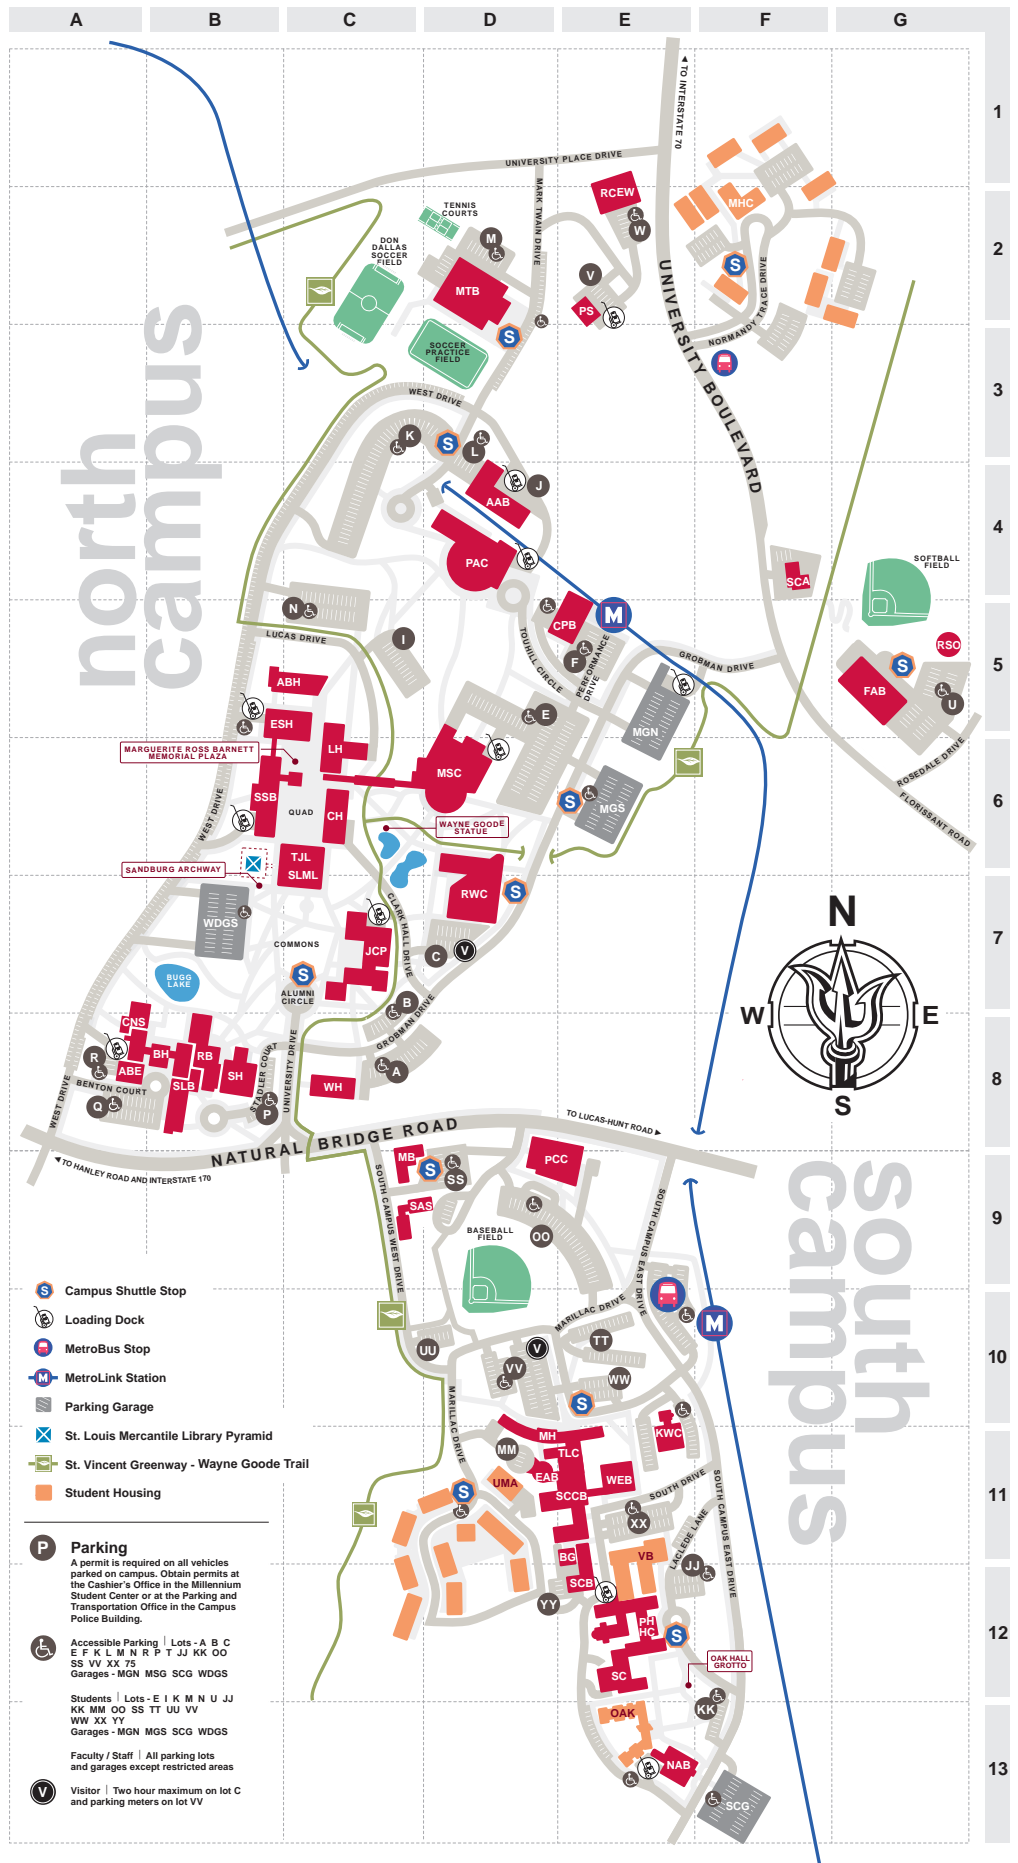

Anheuser-Busch Ecology and Conservation Complex [ABE]	A-8
Anheuser-Busch Hall [ABH]	C-5
Arts Administration Building [AAB]	D-4
Benton Hall [BH]	B-8
Blanche M. Touhill Performing Arts Center [PAC]	D-4
Boiler Garage / Surplus Property [BG]	E-11
Campus Police Building [CPB]	E-5
Clark Hall [CH]	C-6
E. Desmond Lee Technology and Learning Center [TLC] and Math and Science Education Central	E-11
Education Administration Building [EAB]	D-11
Express Scripts Hall [ESH]	C-5
Fine Arts Building [FAB]	G-5
Kathy J. Weinman Children's Advocacy Centre and Center for Trauma Recovery [KWC]	E-11
J.C. Penney Building / Conference Center [JCP]	C-7
Lucas Hall [LH]	C-6
Mansion Hill Condos [MHC]	F-2
Mark Twain Building [MTB]	D-2
Marillac Hall [MH]	D-11
Millennium Student Center [MSC] and Student Services	D-6
Millennium Student Center Garage North [MGN]	E-5
Millennium Student Center Garage South [MGS]	E-6
Music Building [MB]	C-9
Nursing Administration Building [NAB]	E-13
Oak Hall [OAK]	E-13
Patient Care Center [PCC]	D-9
Provincial House [PH] and Pierre Laclède Honors College [HC]	E-12
Recreation and Wellness Center [RWC]	D-7
Regional Center for Education and Work [RCEW]	E-2
Research Building [RB]	B-8
Richard D. Schwartz Observatory [RSO]	G-5
Sassin Building [SAS] and ELS Language Centers - St. Louis	C-9
Science Learning Building [SLB]	B-8
Sculpture and Ceramics Annex [SCA]	F-4
Seton Center Hall [SC]	E-12
Social Sciences and Business Building / Tower [SSB]	B-6
South Campus Classroom Building [SCCB] and Child Development Center	E-11
South Campus Computer Building [SCB]	E-12
South Campus Garage [SCG]	F-13
Stadler Hall [SH]	B-8
St. Louis Mercantile Library [SLML]	C-6
Thomas Jefferson Library [TJL]	C-6
University Meadows Apartments [UMA]	D-11
UMSL Postal Services [PS]	E-2
Villa Building [VB]	E-11
Ward E. Barnes Building [WEB]	E-11
West Drive Garage South [WDGS]	B-7
William L. Clay Center for Nanoscience [CNS]	A-8
Woods Hall [WH]	C-8