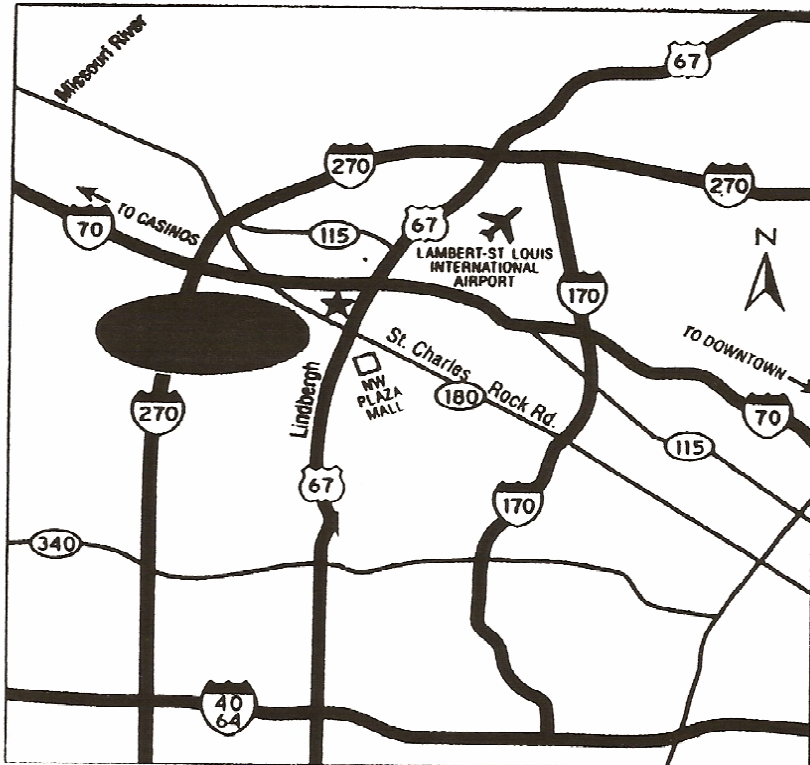

DIRECTIONS

FROM AIRPORT TAKE
I-70 WEST, TO EXIT 235A,
(LINDBERGH SOUTH),
FIRST STREET ON RIGHT
IS LONE EAGLE DRIVE.

CROWNE PLAZA
SAINT LOUIS AIRPORT
11228 Lone Eagle Drive
Bridgeton, MO 63044
(314) 291-6700 tel.