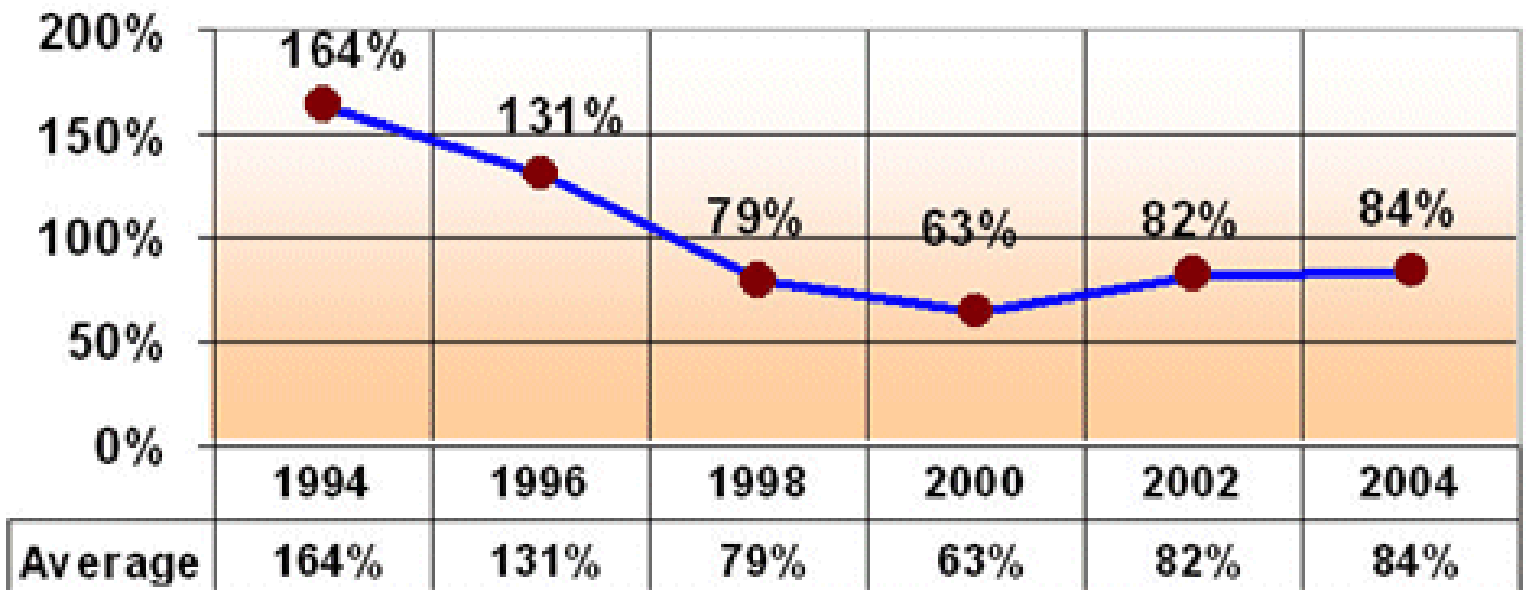

1994-2004 Average Percent of Time Overrun

: 2004, Source: CHAOS Database: CHAOS surveys conducted from 1994 to Fall 2004, Results: shows av
ent of time above their original estimate.