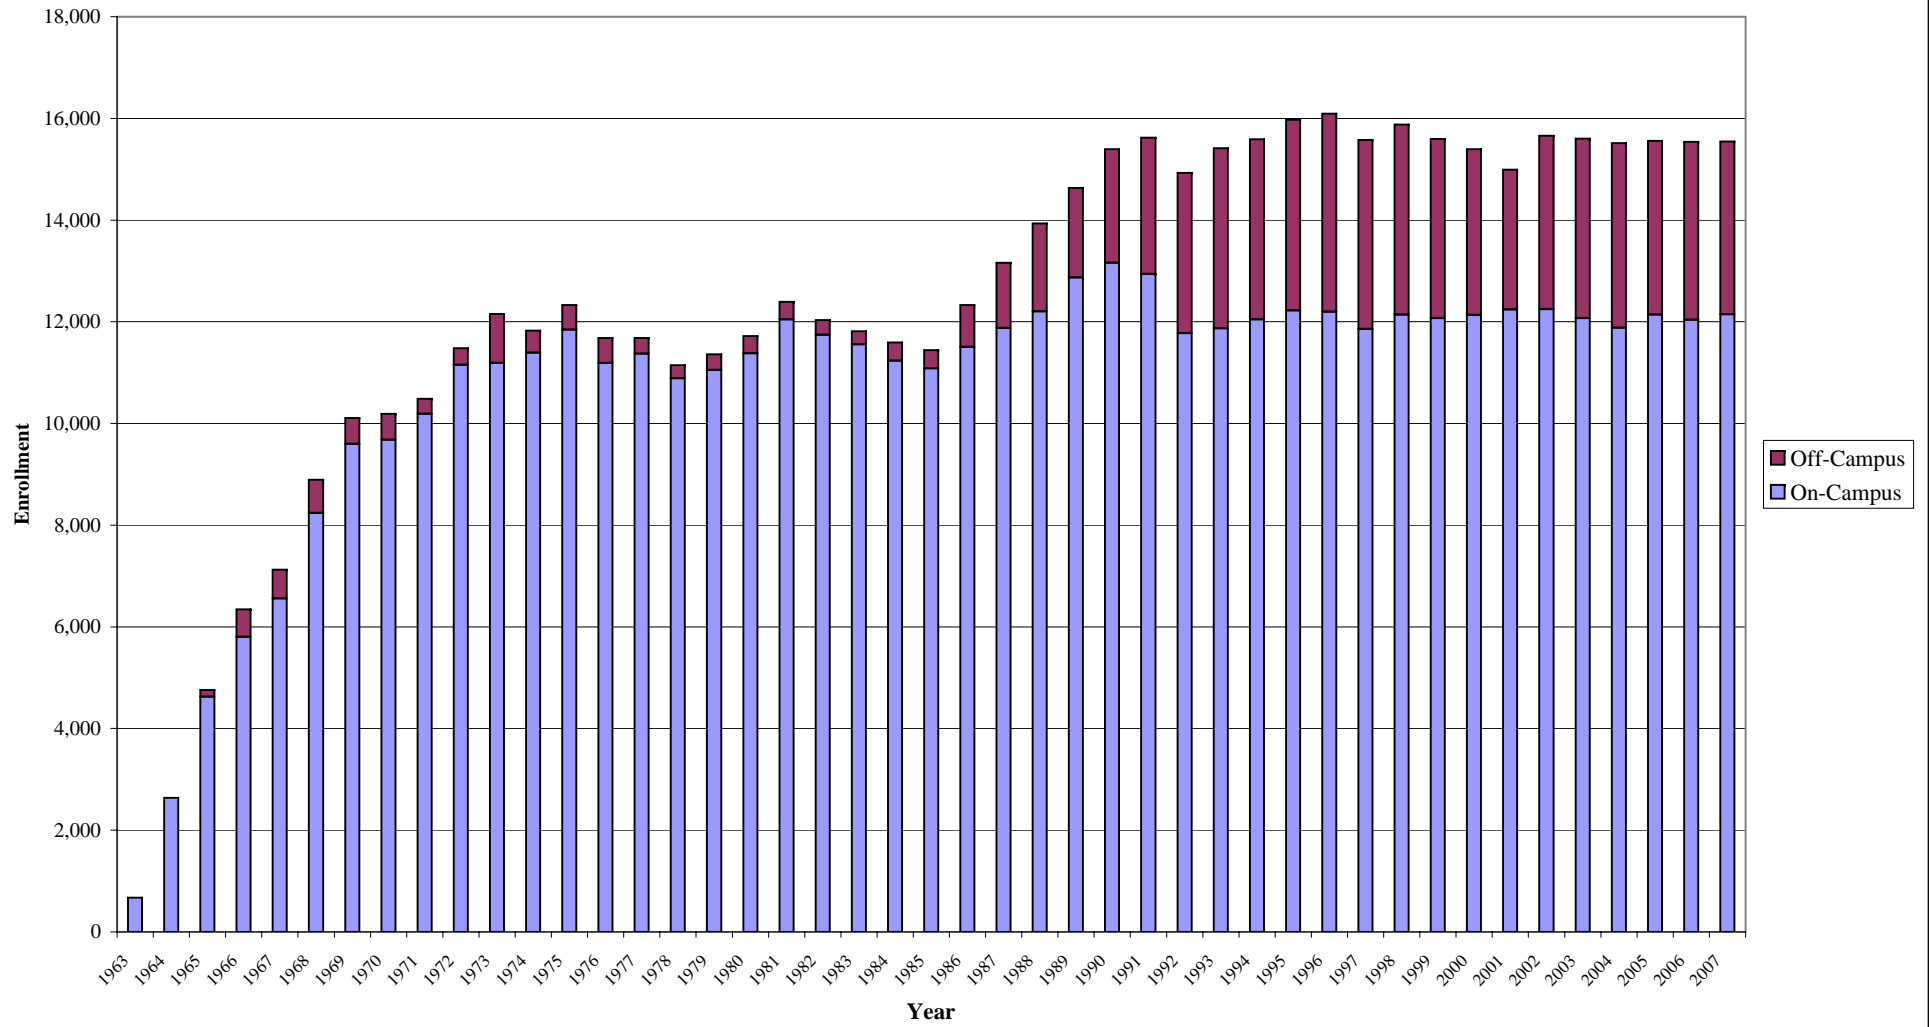

University of Missouri-St. Louis Fall Enrollment History

Note: Prior to 1976, headcount and FTE were calculated differently; numbers are not comparable to those after 1976.

Source: University of Missouri-St. Louis, Office of the Registrar, *Fall Enrollment Summary*, DHE02-4 (most recent Fall 2007)