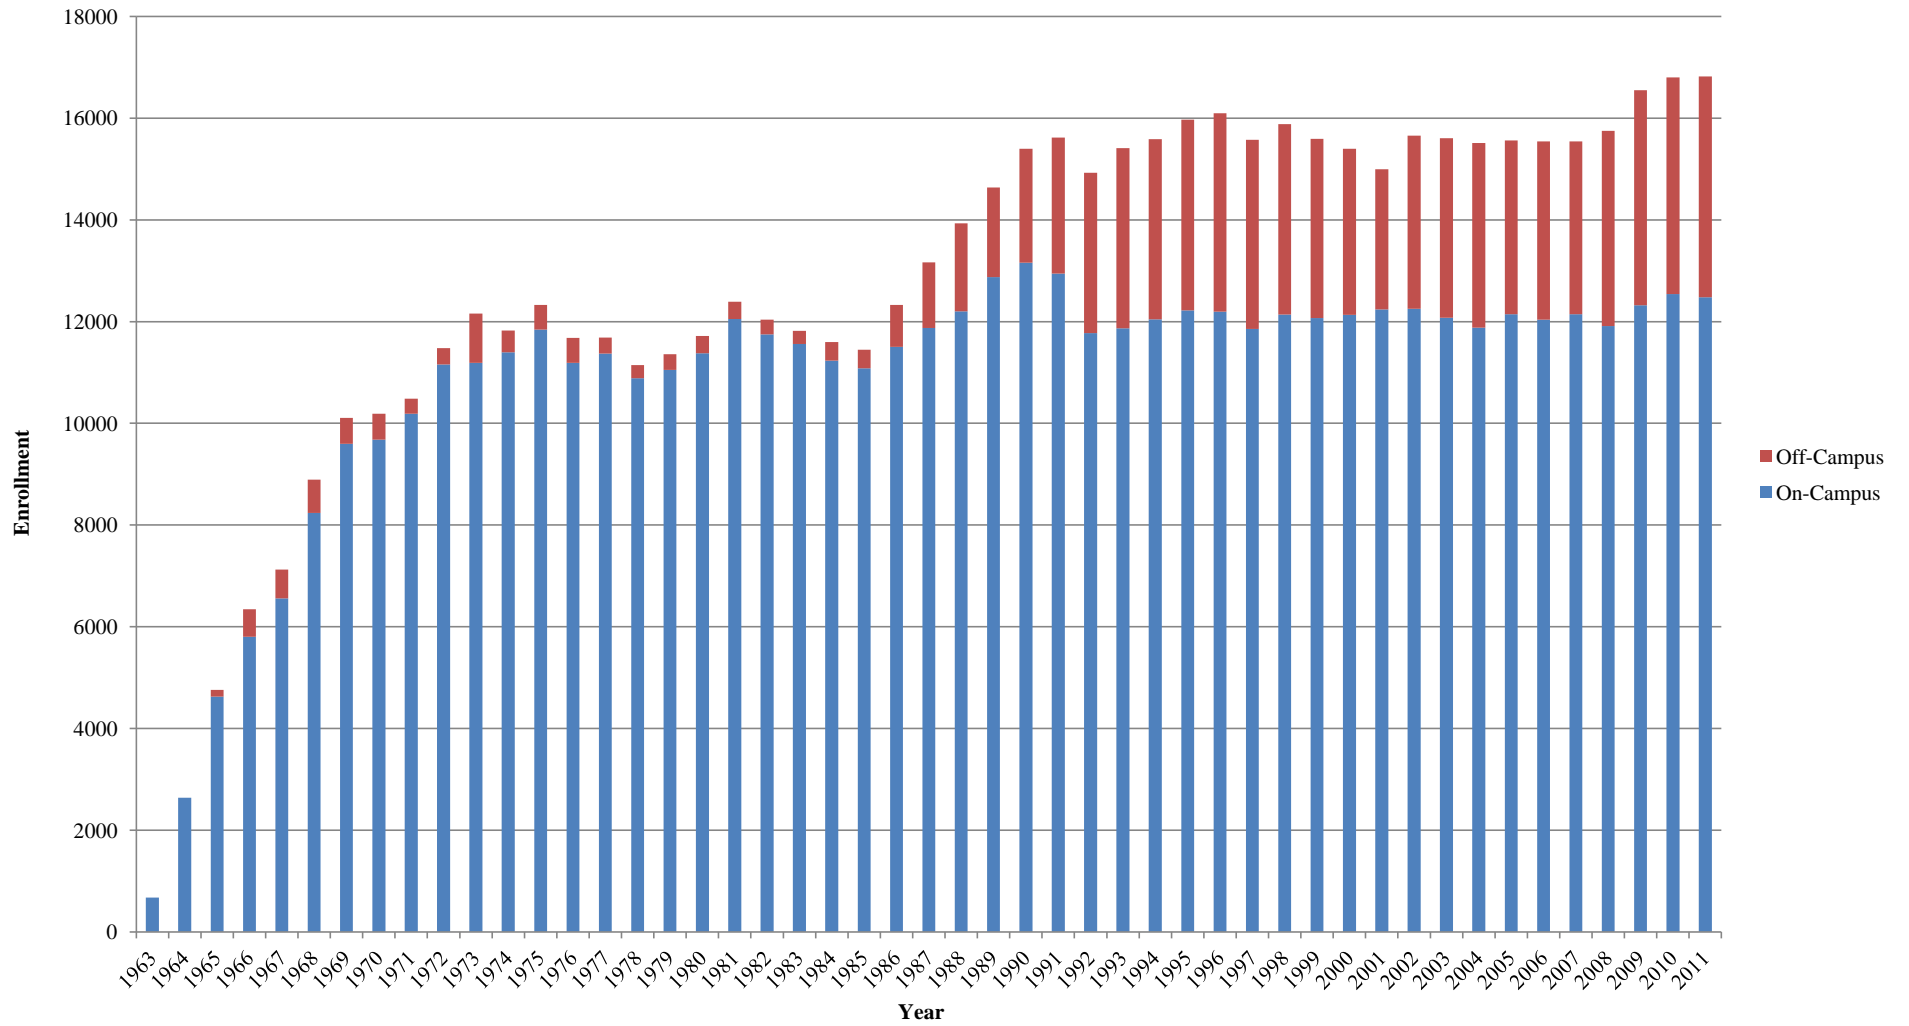

University of Missouri-St. Louis Fall Enrollment History

Note: Prior to 1976, headcount and FTE were calculated differently; numbers are not comparable to those after 1976.

Source: University of Missouri-St. Louis, Office of the Registrar, *Fall Enrollment Summary*, DHE02-4 (most recent Fall 2011)