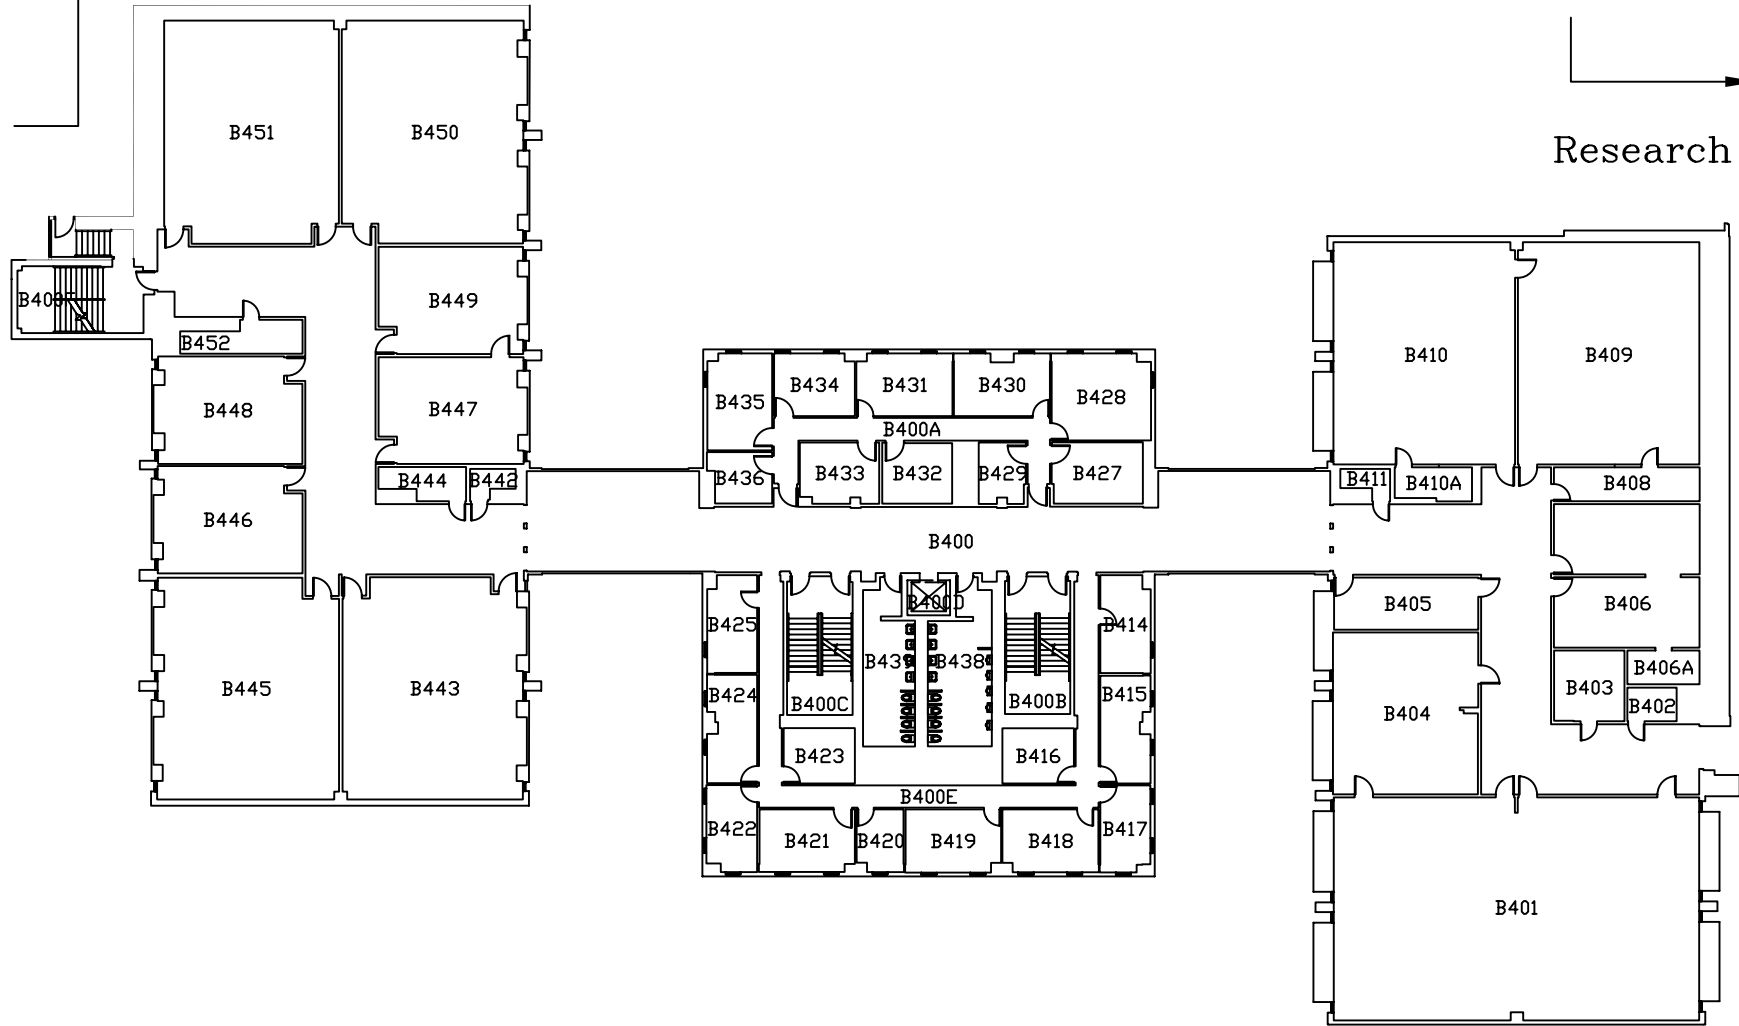

MEB

Research

Fourth Floor

Building Name
Benton Hall - SN017

Last Walkthrough Verification
Date 01.18.11 Page 5 of 6
1/64" = 1' 0"