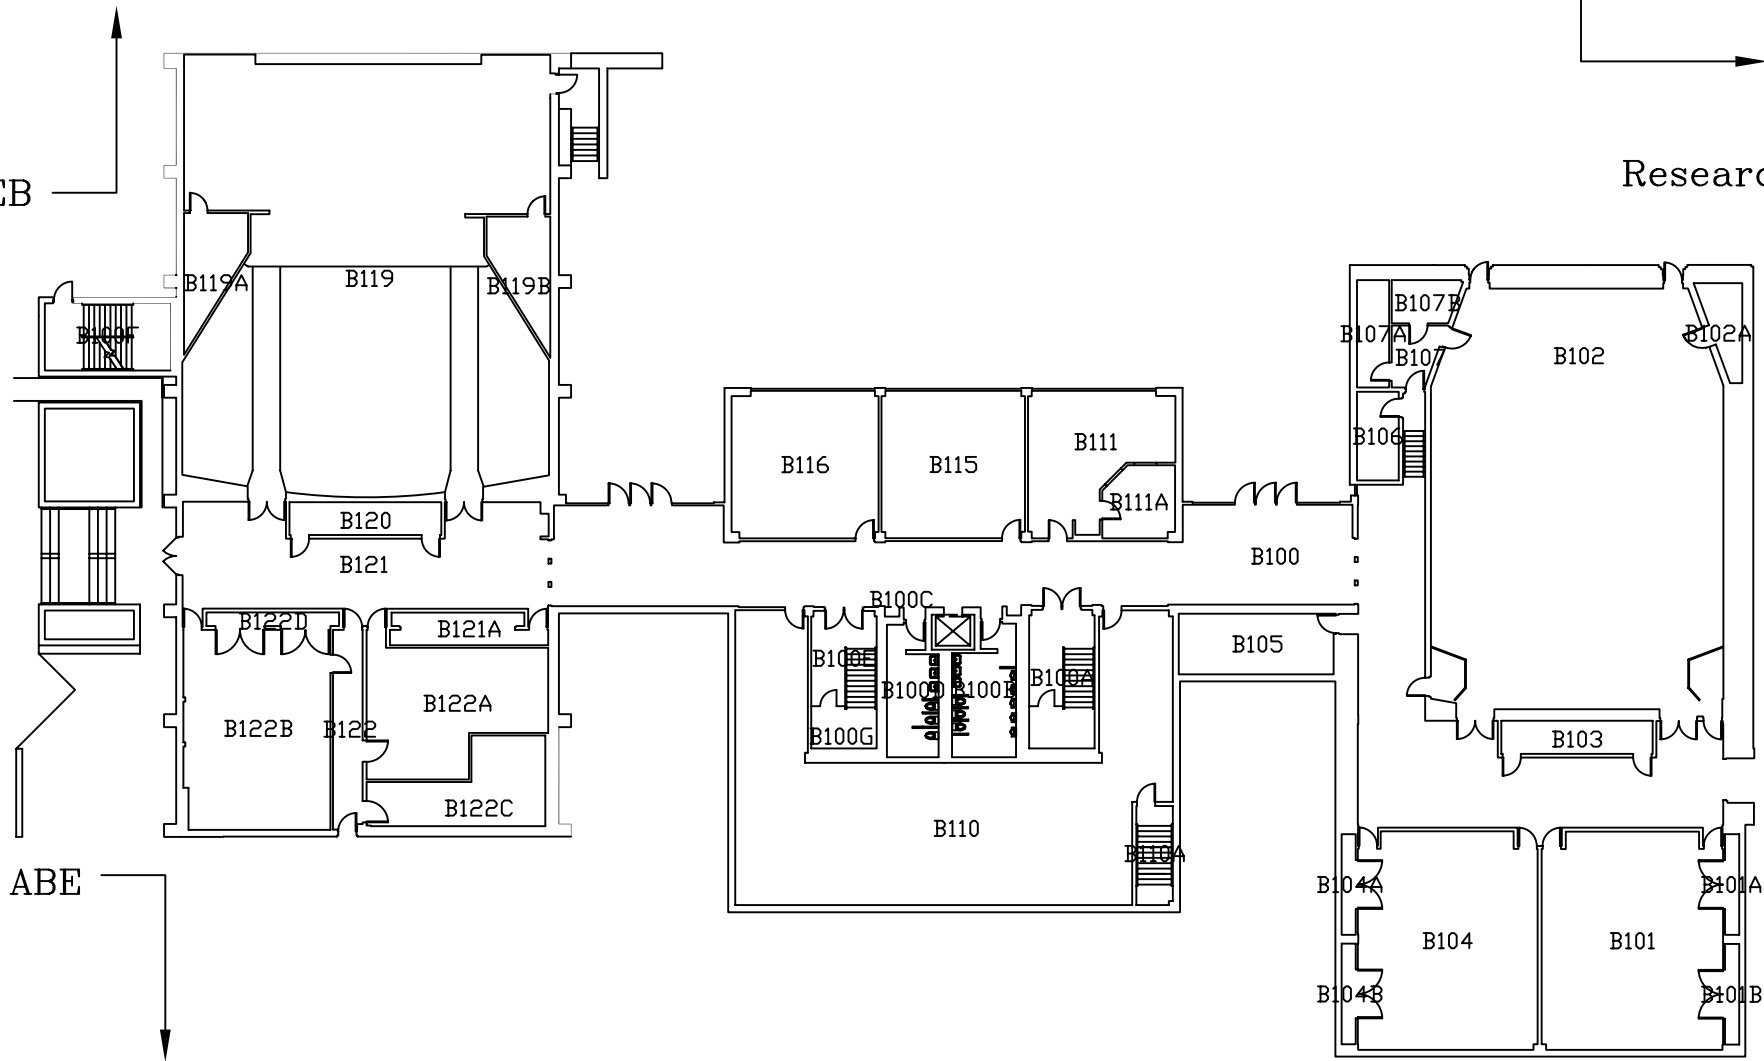

# First Floor

Building Name  
Benton Hall - SN017

Last Walkthrough Verification  
Date 01.18.11 Page 2 of 6

1/64" = 1' 0"