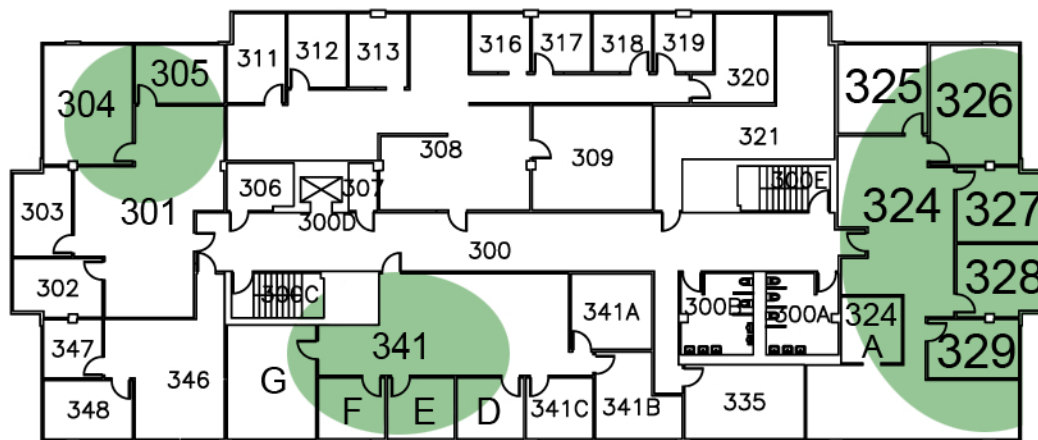

First Floor

NORTH

Building Name
Woods Hall - SN001

Last Walkthrough Verification
Date 12.21.10 Page 1 of 5

1/32"=1' 0"

Second Floor

Building Name
Woods Hall - SN001

Last Walkthrough Verification
Date 12.21.10 Page 2 of 5

1/32" = 1' 0"

Third Floor

D38

* The shaded areas are a guide to the areas with wireless internet coverage. Individual results may vary.

Building Name
Woods Hall - SN001

Last Walkthrough Verification

Date 02.10.06 Page 3 of 5

1/32"=1'0"

Fourth Floor

D39

* The shaded areas are a guide to the areas with wireless internet coverage. Individual results may vary.

Building Name
Woods Hall - SN001

Last Walkthrough Verification
Date 02.10.06 Page 4 of 5
1/32" = 1' 0"