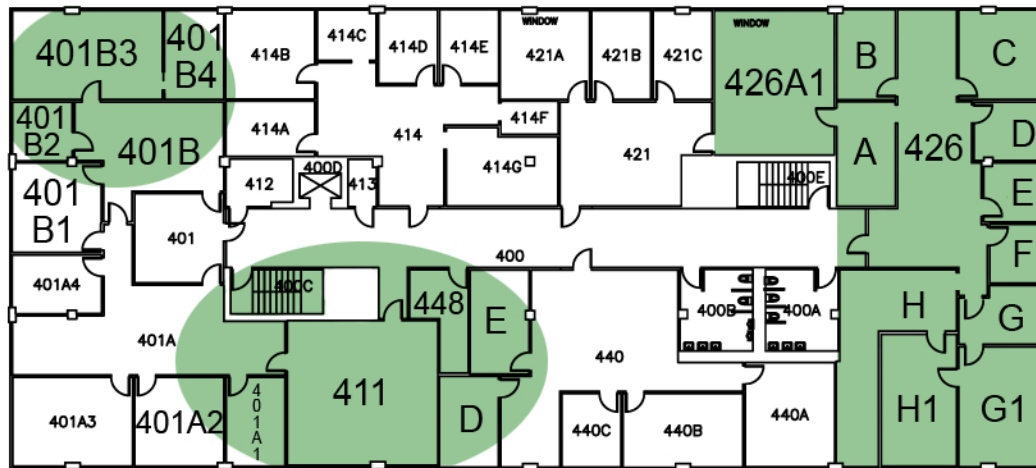

First Floor

NORTH

Building Name
Woods Hall - SN001

Last Walkthrough Verification
Date 12.21.10 Page 1 of 5

1/32"=1' 0"

Second Floor

Building Name
Woods Hall - SN001

Last Walkthrough Verification
Date 12.21.10 Page 2 of 5

1/32" = 1' 0"

Third Floor

D38

* The shaded areas are a guide to the areas with wireless internet coverage. Individual results may vary.

Building Name
Woods Hall - SN001

Last Walkthrough Verification

Date 02.10.06 Page 3 of 5

1/32"=1'0"

Fourth Floor

D39

* The shaded areas are a guide to the areas with wireless internet coverage. Individual results may vary.

Building Name
Woods Hall - SN001

Last Walkthrough Verification
Date 02.10.06 Page 4 of 5
1/32" = 1' 0"