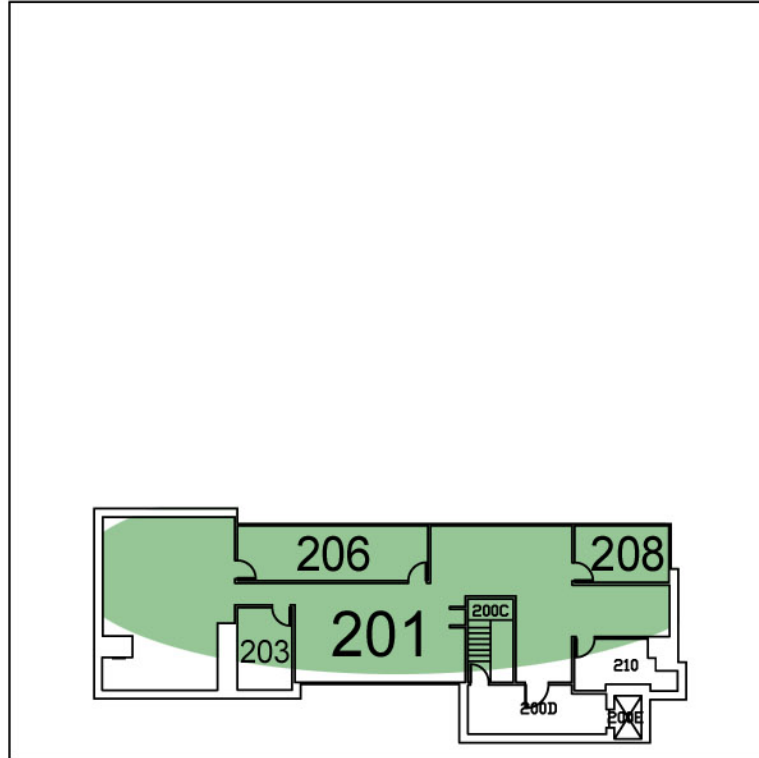

Basement Floor

D193

Building Name
Ward E. Barnes Library - SS029

Last Walkthrough Verification
Date 07.25.06 Page 1 of 3
1/32" = 1' 0"

First Floor

D194

* The shaded areas are a guide to the areas with wireless internet coverage. Individual results may vary.

Building Name
Ward E. Barnes Library - SS029

Last Walkthrough Verification
Date 07.25.06 Page 2 of 3
1/32' = 1' 0"

Second Floor

D195

* The shaded areas are a guide to the areas with wireless internet coverage. Individual results may vary.