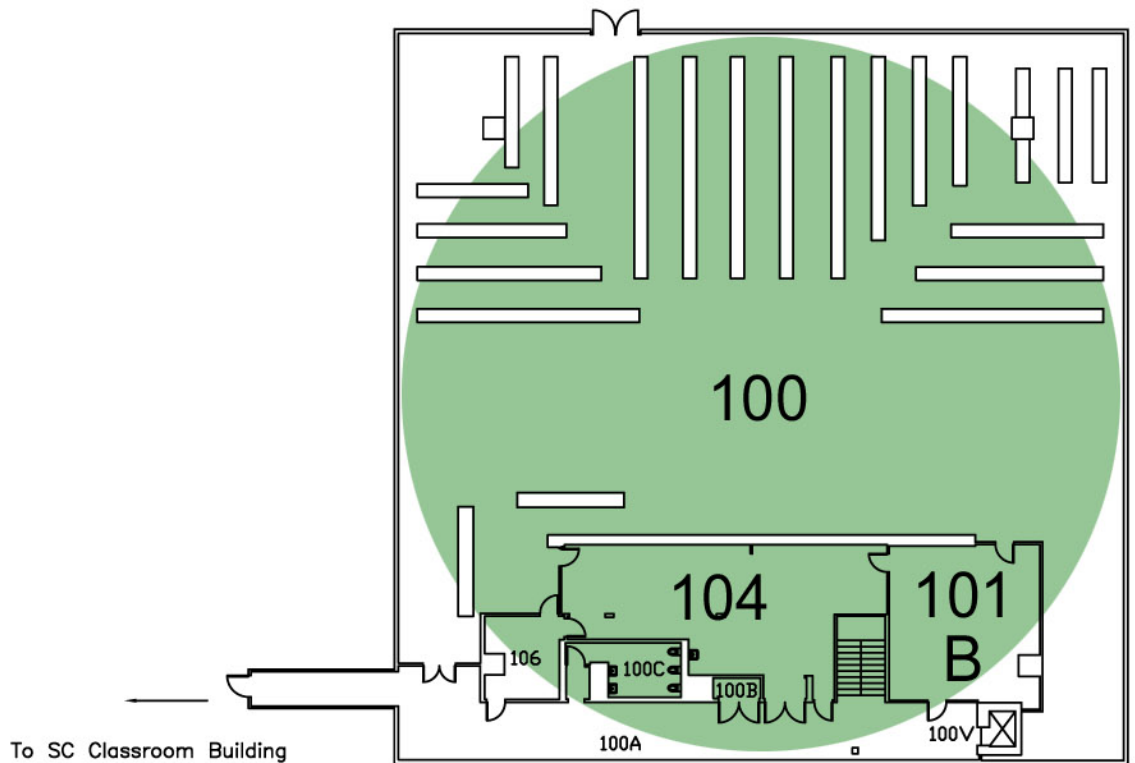

Basement Floor

D193

Building Name
Ward E. Barnes Library - SS029

Last Walkthrough Verification
Date 07.25.06 Page 1 of 3
1/32" = 1' 0"

First Floor

D194

* The shaded areas are a guide to the areas with wireless internet coverage. Individual results may vary.

Building Name
Ward E. Barnes Library - SS029

Last Walkthrough Verification
Date 07.25.06 Page 2 of 3
1/32' = 1' 0"

Second Floor

D195

* The shaded areas are a guide to the areas with wireless internet coverage. Individual results may vary.

Building Name
Ward E. Barnes Library - SS029

Last Walkthrough Verification

Date 07.25.06 Page 3 of 3

1/32" = 1' 0"