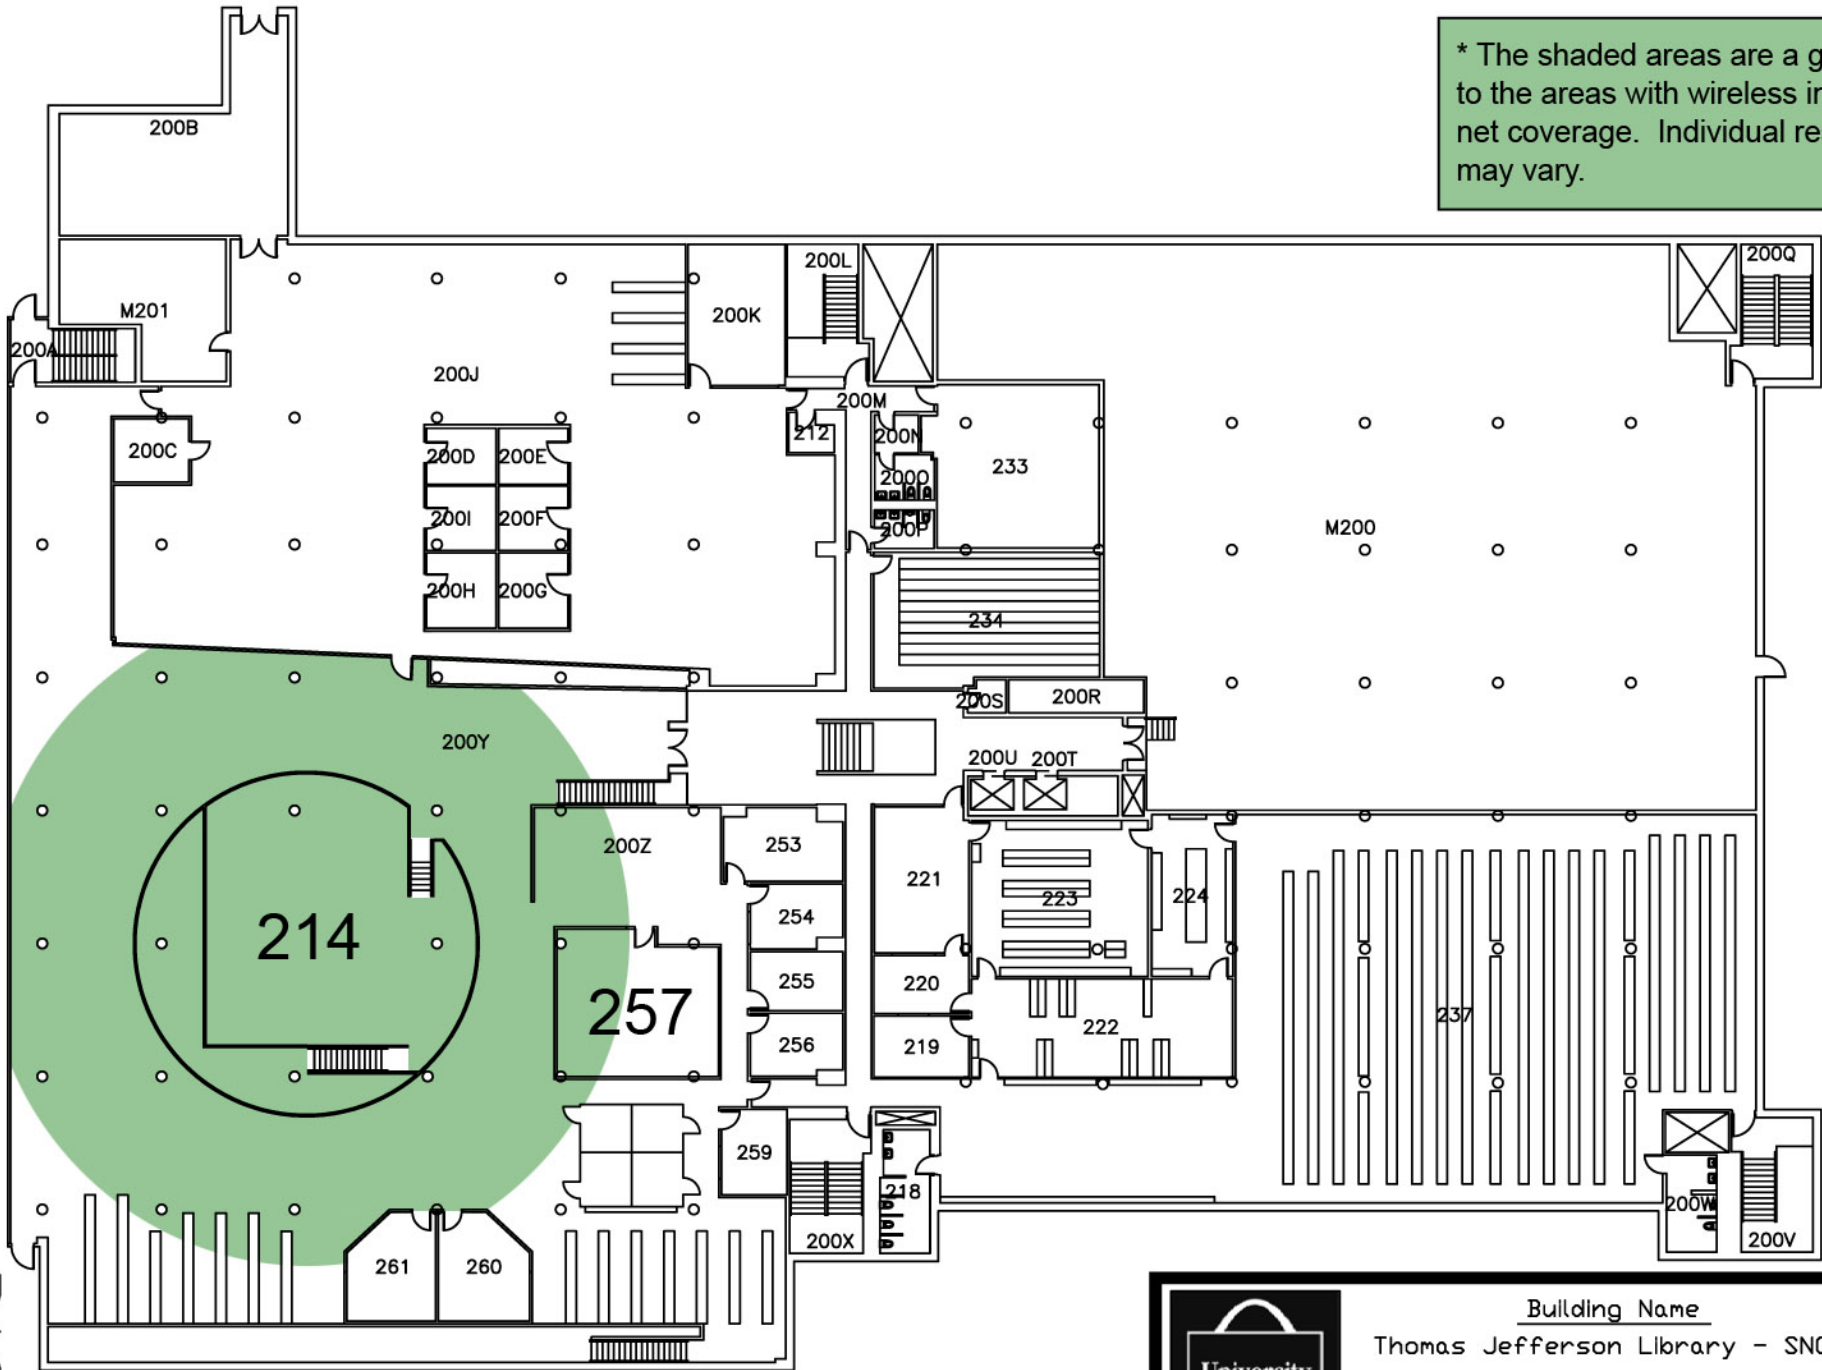

* The shaded areas are a guide to the areas with wireless internet coverage. Individual results may vary.

D101

First Floor

Building Name
Thomas Jefferson Library - SN014

Last Walkthrough Verification
Date 05.20.04 Page 1 of 5

* The shaded areas are a guide to the areas with wireless internet coverage. Individual results may vary.

D102

Second Floor

Building Name
Thomas Jefferson Library - SN014

Last Walkthrough Verification
Date 05.21.04 Page 2 of 5
1 / 32 ' = 1'

* The shaded areas are a guide to the areas with wireless internet coverage. Individual results may vary.

Third Floor

D103

Building Name
Thomas Jefferson Library - SN014

Last Walkthrough Verification
Date 05.20.04 Page 3 of 5

* The shaded areas are a guide to the areas with wireless internet coverage. Individual results may vary.

D1104

Fourth Floor

Building Name
Thomas Jefferson Library - SN014

Last Walkthrough Verification
Date 05.20.04 Page 4 of 5