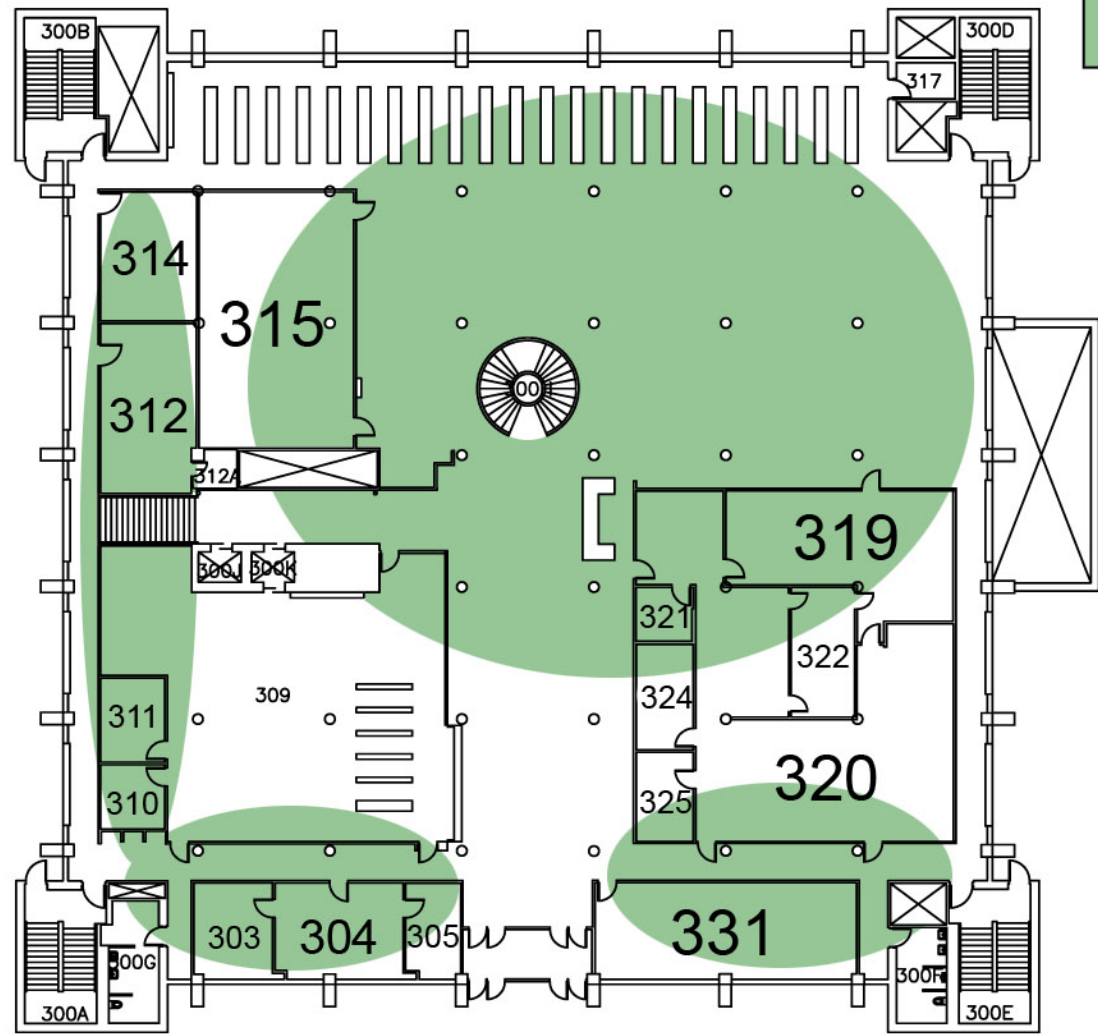

* The shaded areas are a guide to the areas with wireless internet coverage. Individual results may vary.

D101

First Floor

Building Name
Thomas Jefferson Library - SN014

Last Walkthrough Verification
Date 05.20.04 Page 1 of 5

* The shaded areas are a guide to the areas with wireless internet coverage. Individual results may vary.

D102

Second Floor

Building Name
Thomas Jefferson Library - SN014

Last Walkthrough Verification
Date 05.21.04 Page 2 of 5
1 / 32 ' = 1'

* The shaded areas are a guide to the areas with wireless internet coverage. Individual results may vary.

Third Floor

D103

Building Name
Thomas Jefferson Library - SN014

Last Walkthrough Verification
Date 05.20.04 Page 3 of 5

* The shaded areas are a guide to the areas with wireless internet coverage. Individual results may vary.

D1104

Fourth Floor

Building Name
Thomas Jefferson Library - SN014

Last Walkthrough Verification
Date 05.20.04 Page 4 of 5