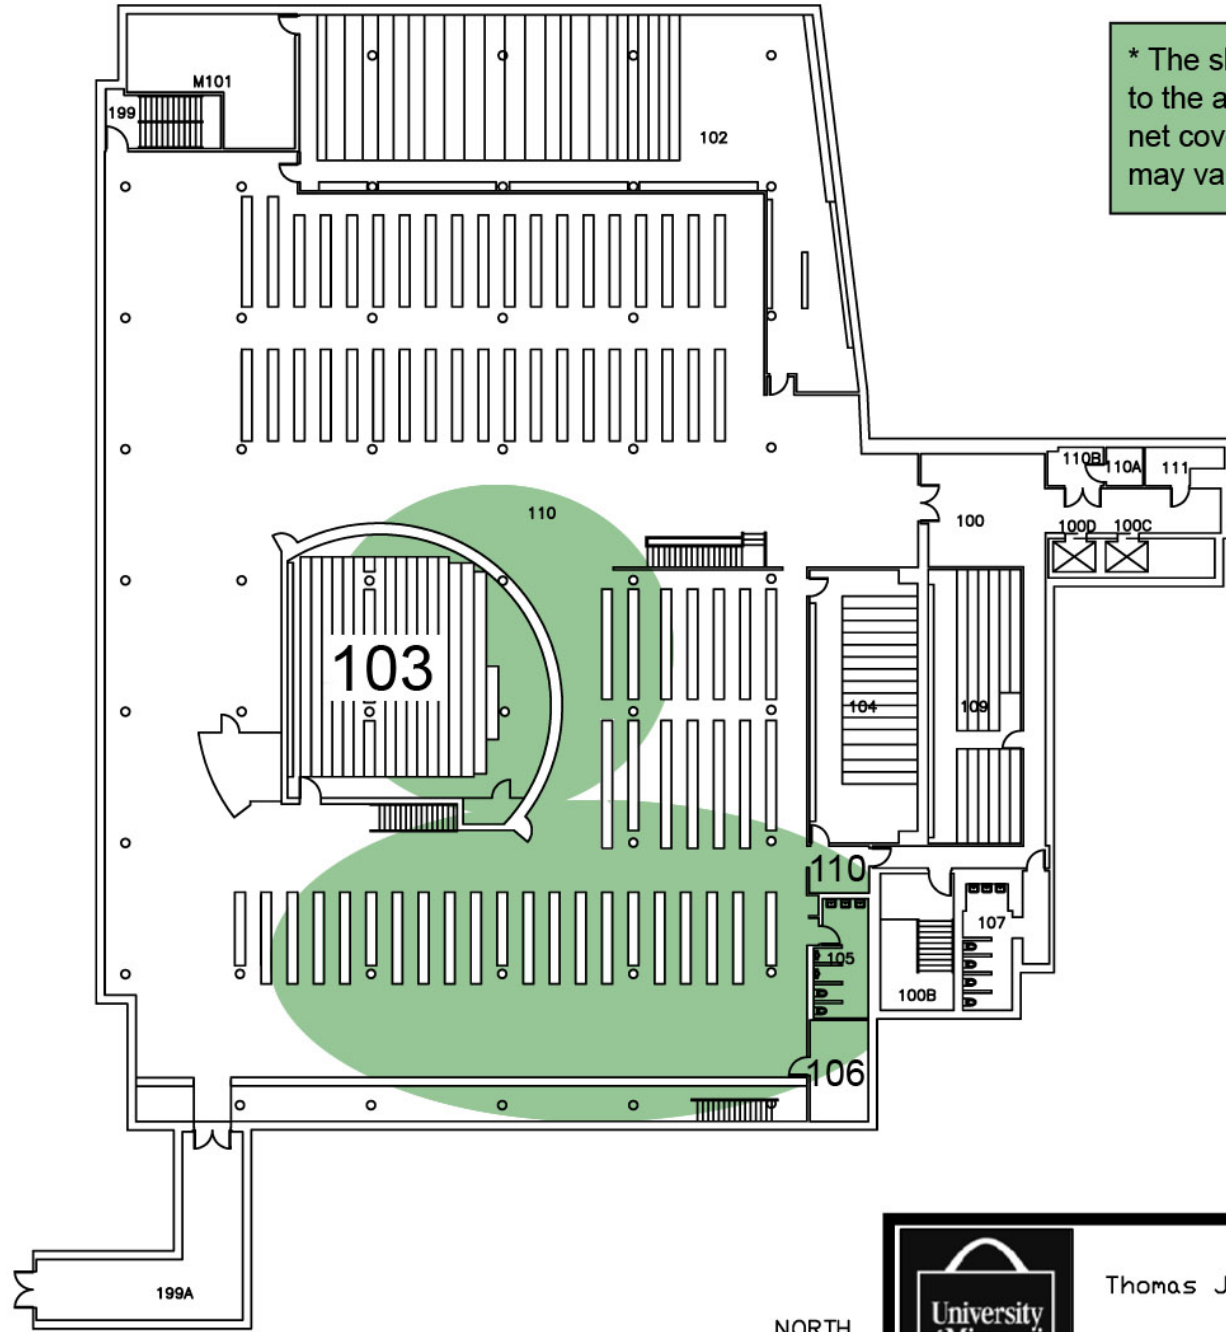

* The shaded areas are a guide to the areas with wireless internet coverage. Individual results may vary.

D101

First Floor

Building Name
Thomas Jefferson Library - SN014

Last Walkthrough Verification
Date 05.20.04 Page 1 of 5

* The shaded areas are a guide to the areas with wireless internet coverage. Individual results may vary.

D102

Second Floor

Building Name
Thomas Jefferson Library - SN014

Last Walkthrough Verification
Date 05.21.04 Page 2 of 5
1 / 32 ' = 1'

* The shaded areas are a guide to the areas with wireless internet coverage. Individual results may vary.

Third Floor

D103

Building Name
Thomas Jefferson Library - SN014

Last Walkthrough Verification
Date 05.20.04 Page 3 of 5

1 / 32 ' = 1'

* The shaded areas are a guide to the areas with wireless internet coverage. Individual results may vary.

D105

Fifth Floor

Building Name
Thomas Jefferson Library - SN014

Last Walkthrough Verification
Date 05.20.04 Page 5 of 5
1 / 32 ' = 1 '