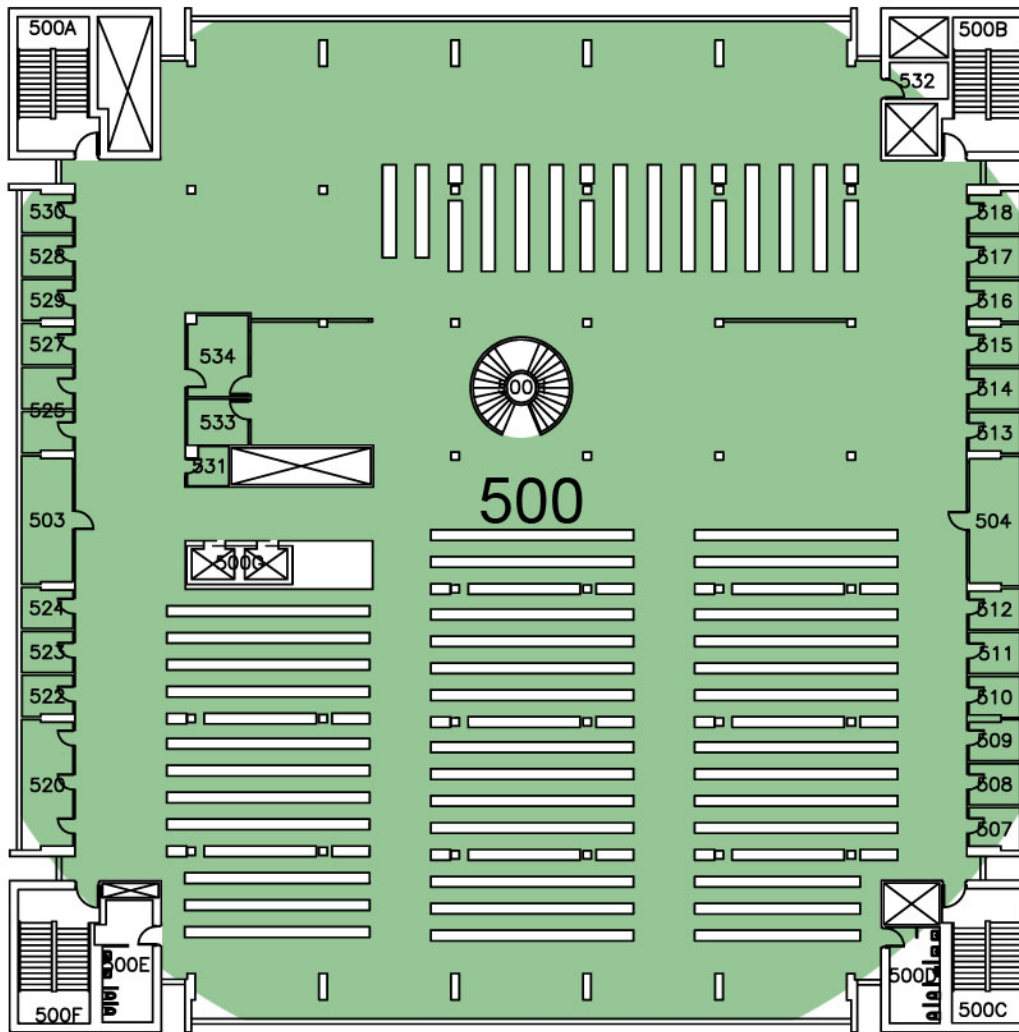

* The shaded areas are a guide to the areas with wireless internet coverage. Individual results may vary.

D101

First Floor

Building Name
Thomas Jefferson Library - SN014

Last Walkthrough Verification
Date 05.20.04 Page 1 of 5

* The shaded areas are a guide to the areas with wireless internet coverage. Individual results may vary.

Third Floor

D103

Building Name
Thomas Jefferson Library - SN014

Last Walkthrough Verification
Date 05.20.04 Page 3 of 5

* The shaded areas are a guide to the areas with wireless internet coverage. Individual results may vary.

D1104

Fourth Floor

Building Name
Thomas Jefferson Library - SN014

Last Walkthrough Verification
Date 05.20.04 Page 4 of 5

1 / 32 ' = 1'

* The shaded areas are a guide to the areas with wireless internet coverage. Individual results may vary.

D105

Fifth Floor

Building Name
Thomas Jefferson Library - SN014

Last Walkthrough Verification
Date 05.20.04 Page 5 of 5
1 / 32 ' = 1 '