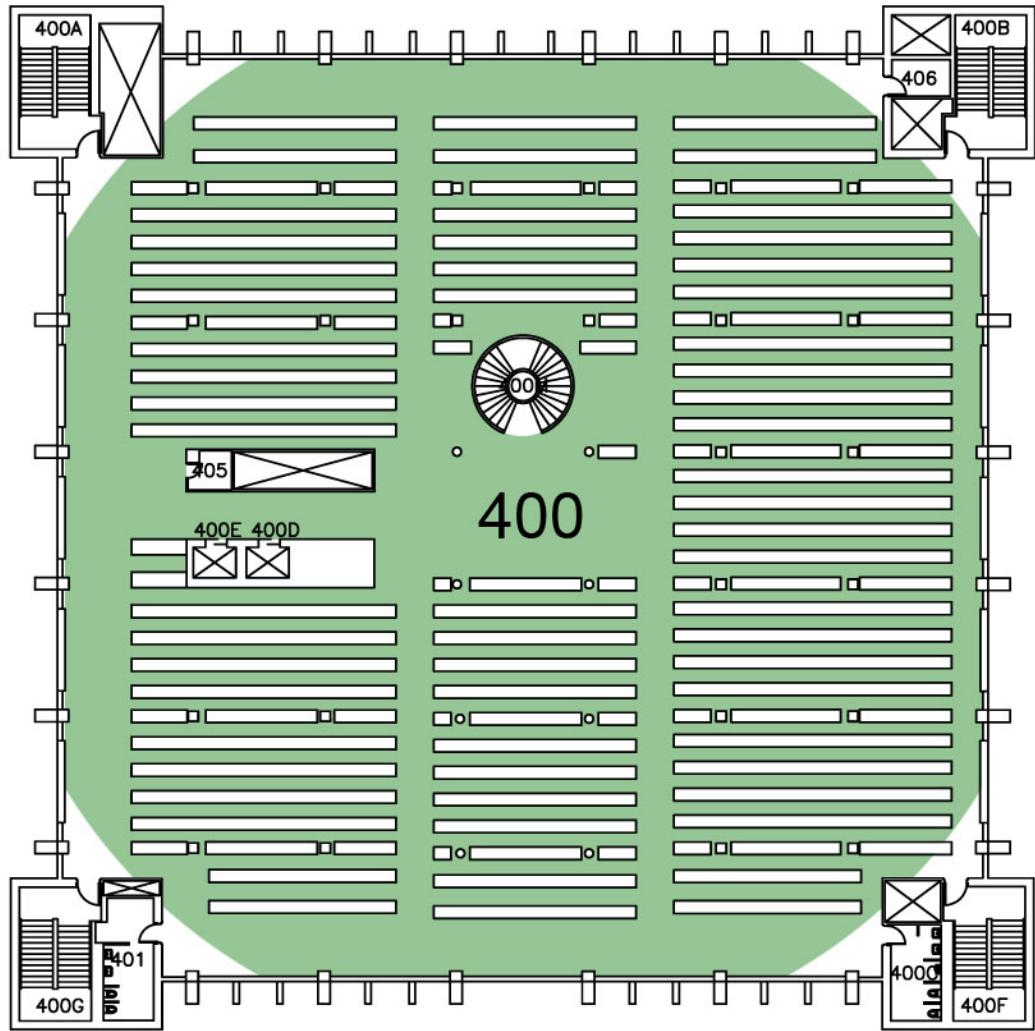

* The shaded areas are a guide to the areas with wireless internet coverage. Individual results may vary.

D101

First Floor

Building Name
Thomas Jefferson Library - SN014

Last Walkthrough Verification
Date 05.20.04 Page 1 of 5

* The shaded areas are a guide to the areas with wireless internet coverage. Individual results may vary.

D102

Second Floor

Building Name
Thomas Jefferson Library - SN014

Last Walkthrough Verification
Date 05.21.04 Page 2 of 5
1 / 32 ' = 1'

* The shaded areas are a guide to the areas with wireless internet coverage. Individual results may vary.

Third Floor

D103

Building Name
Thomas Jefferson Library - SN014

Last Walkthrough Verification
Date 05.20.04 Page 3 of 5

* The shaded areas are a guide to the areas with wireless internet coverage. Individual results may vary.

D1104

Fourth Floor

Building Name
Thomas Jefferson Library - SN014

Last Walkthrough Verification
Date 05.20.04 Page 4 of 5