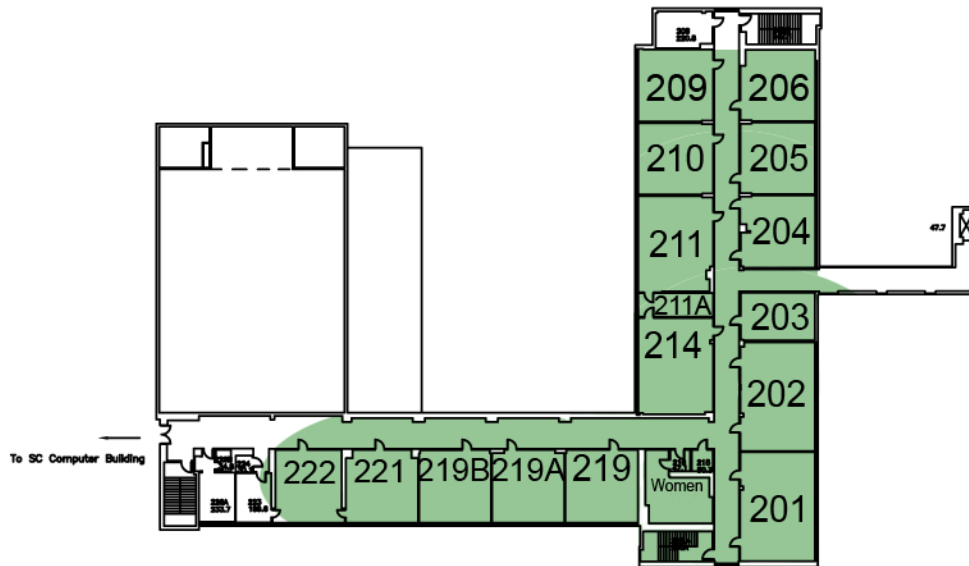

Basement Floor

Building Name
 South Campus Classroom
 Building - SS030
Last Walkthrough Verification
 Date 09.28.03 Page 1 of 3
 1/64" = 1' 0"

First Floor

* The shaded areas are a guide to the areas with wireless internet coverage. Individual results may vary.

Building Name
 South Campus Classroom
 Building - SS030
 Last Walkthrough Verification
 Date 09.28.03 Page 2 of 3
 1/64" = 1' 0"

Second Floor

* The shaded areas are a guide to the areas with wireless internet coverage. Individual results may vary.

NORTH

Building Name
South Campus Classroom
Building - SS030

Last Walkthrough Verification
Date 09.28.03 Page 3 of 3

1/64" = 1' 0"