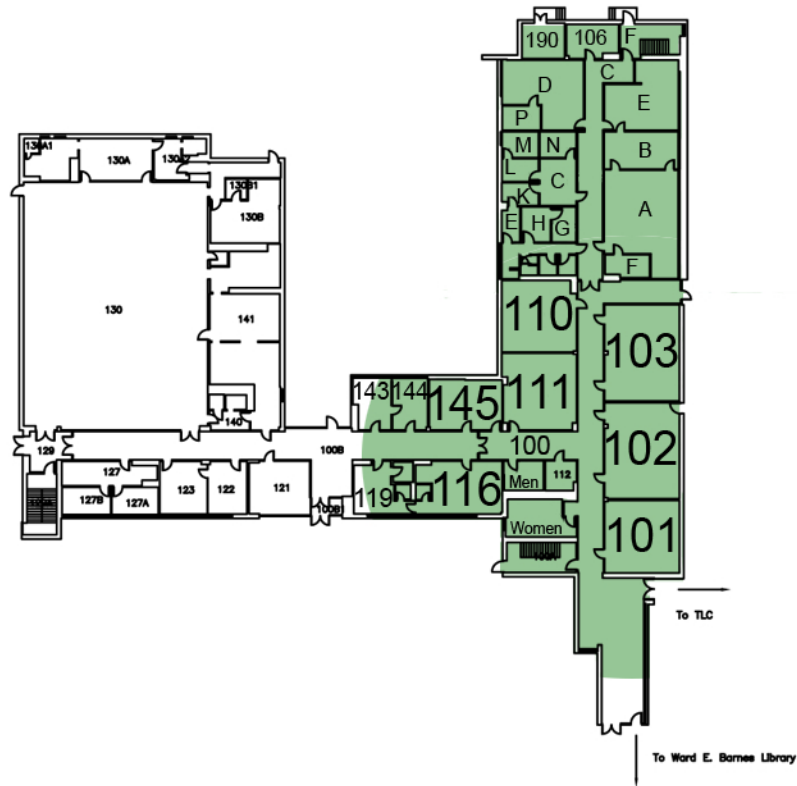

Basement Floor

Building Name
 South Campus Classroom
 Building - SS030
Last Walkthrough Verification
 Date 09.28.03 Page 1 of 3
 1/64" = 1' 0"

First Floor

* The shaded areas are a guide to the areas with wireless internet coverage. Individual results may vary.

Building Name
 South Campus Classroom
 Building - SS030
 Last Walkthrough Verification
 Date 09.28.03 Page 2 of 3
 1/64" = 1' 0"

Second Floor

* The shaded areas are a guide to the areas with wireless internet coverage. Individual results may vary.

NORTH

Building Name
South Campus Classroom
Building - SS030

Last Walkthrough Verification
Date 09.28.03 Page 3 of 3

1/64" = 1' 0"