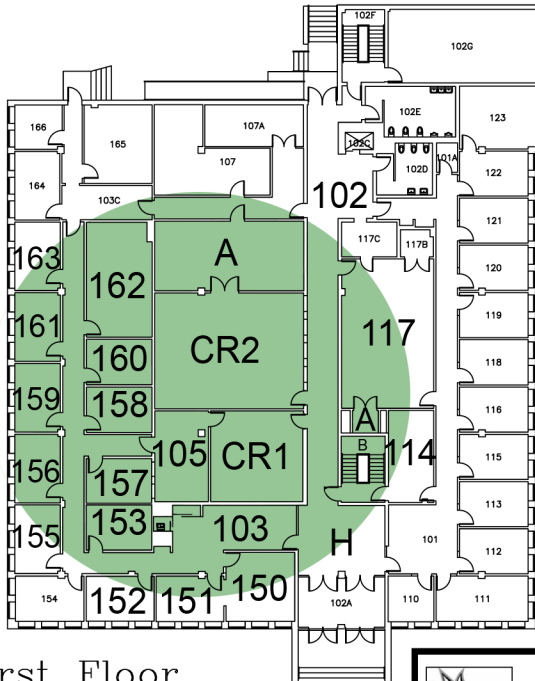

* The shaded areas are a guide to the areas with wireless internet coverage. Individual results may vary.

Basement

Building Name
College of Nursing - SS040

Last Walkthrough Verification
Date 08.21.05 Page 1 of 3

3/64" = 1' 0"

* The shaded areas are a guide to the areas with wireless internet coverage. Individual results may vary.

First Floor

Building Name
College of Nursing - SS040

Last Walkthrough Verification
Date 08.21.05 Page 2 of 3

3/64"=1' 0"

* The shaded areas are a guide to the areas with wireless internet coverage. Individual results may vary.

Second Floor

Building Name
College of Nursing - SS040

Last Walkthrough Verification
Date 08.21.05 Page 3 of 3