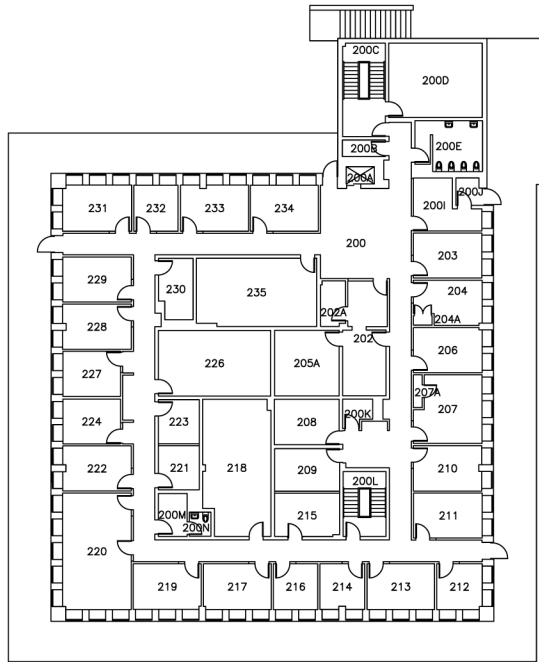

* The shaded areas are a guide to the areas with wireless internet coverage. Individual results may vary.

Basement

Building Name
College of Nursing - SS040

Last Walkthrough Verification
Date 08.21.05 Page 1 of 3

3/64" = 1' 0"

* The shaded areas are a guide to the areas with wireless internet coverage. Individual results may vary.

First Floor

Building Name
College of Nursing - SS040

Last Walkthrough Verification
Date 08.21.05 Page 2 of 3

3/64"=1' 0"

* The shaded areas are a guide to the areas with wireless internet coverage. Individual results may vary.

Second Floor

Building Name
College of Nursing - SS040

Last Walkthrough Verification
Date 08.21.05 Page 3 of 3