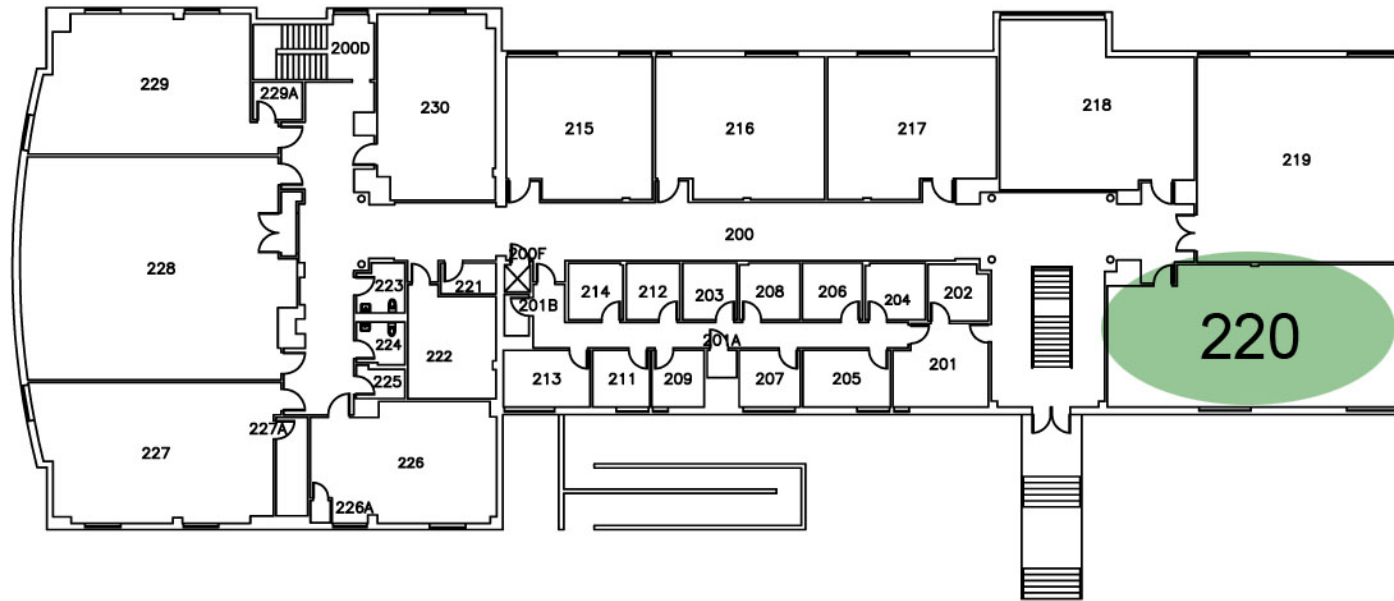

## First Floor

\* The shaded areas are a guide to the areas with wireless internet coverage. Individual results may vary.

D3

Building Name  
Fine Arts Building - SF044

Last Walkthrough Verification  
Date 12.28.01 Page 1 of 2

1/32" = 1' 0"