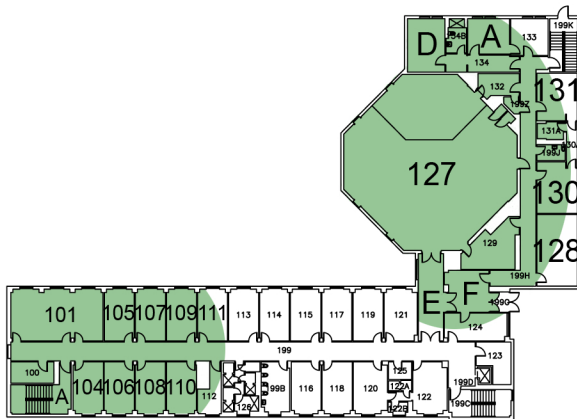

First Floor

* The shaded areas are a guide to the areas with wireless internet coverage. Individual results may vary.

NORTH

Building Name

Bellerive Hall - SS036

Last Walkthrough Verification

Date 06.02.08 Page 1 of 3

1/32" = 1' 0"

Second Floor

* The shaded areas are a guide to the areas with wireless internet coverage. Individual results may vary.

Building Name
Bellerive Hall - SS036

Last Walkthrough Verification
Date 06.02.08 Page 2 of 3

1/32" = 1' 0"

Third Floor

* The shaded areas are a guide to the areas with wireless internet coverage. Individual results may vary.

Building Name
 Bellerive Hall - SS036

Last Walkthrough Verification
 Date 06.02.08 Page 3 of 3
 1/32" = 1' 0"