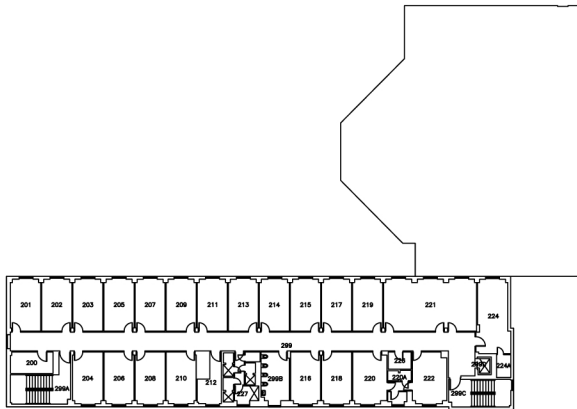

First Floor

* The shaded areas are a guide to the areas with wireless internet coverage. Individual results may vary.

NORTH

Building Name

Bellerive Hall - SS036

Last Walkthrough Verification

Date 06.02.08 Page 1 of 3

1/32" = 1' 0"

Second Floor

* The shaded areas are a guide to the areas with wireless internet coverage. Individual results may vary.

Building Name
Bellerive Hall - SS036

Last Walkthrough Verification
Date 06.02.08 Page 2 of 3

1/32" = 1' 0"

Third Floor

* The shaded areas are a guide to the areas with wireless internet coverage. Individual results may vary.

Building Name
 Bellerive Hall - SS036

Last Walkthrough Verification
 Date 06.02.08 Page 3 of 3
 1/32" = 1' 0"