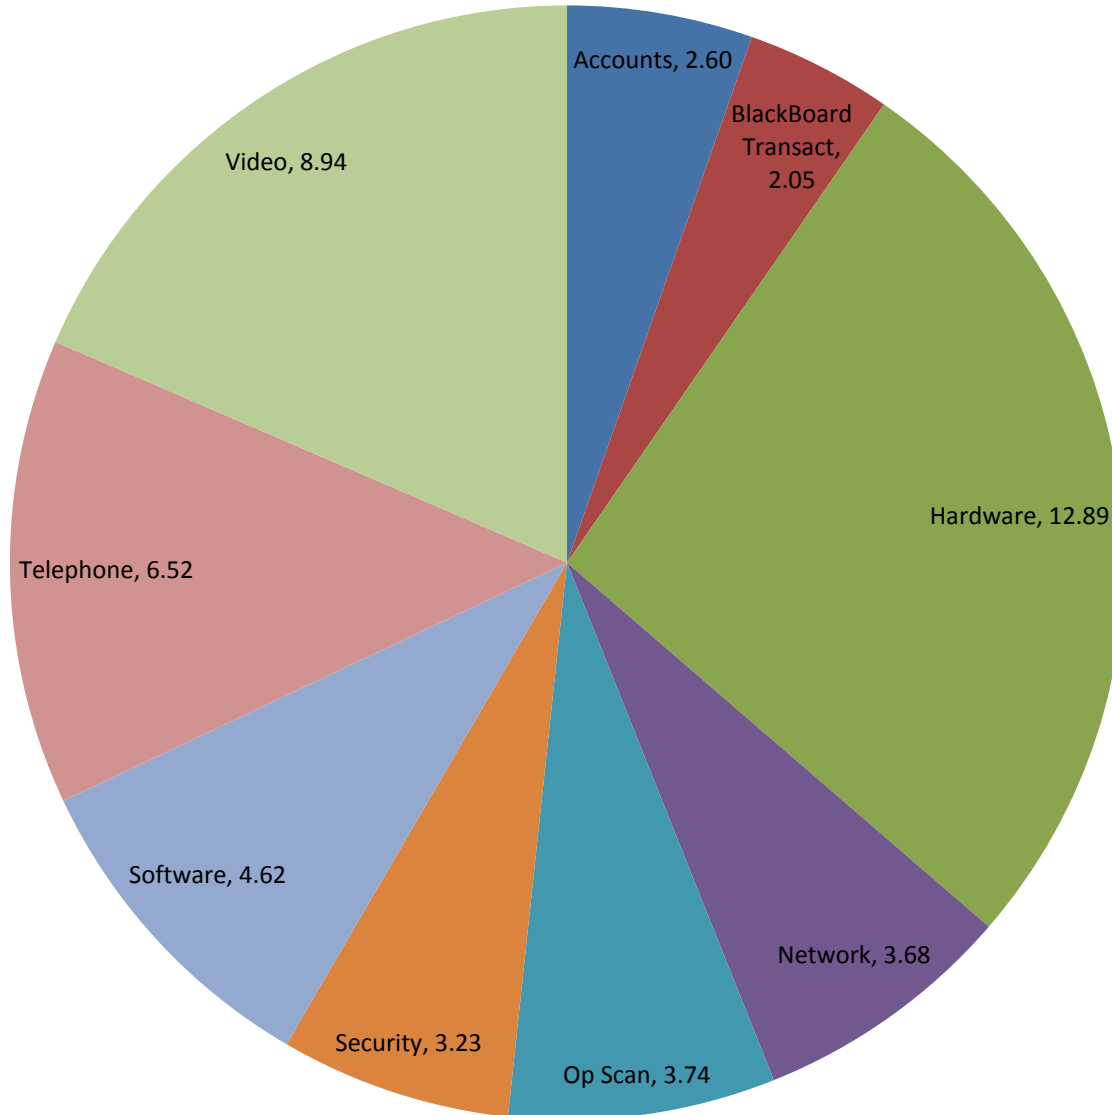

Total Tickets by Category

July 1, 2010 - June 30, 2011

Average Ticket Age by Group

July 1, 2010 - June 30, 2011

Average Ticket Age by Category

July 1, 2010 - June 30, 2011

Number of Techs Assigned to Each Ticket July 1, 2010 - June 30, 2011

Total Tickets By Month By Category

July 1, 2010 - June 30, 2011