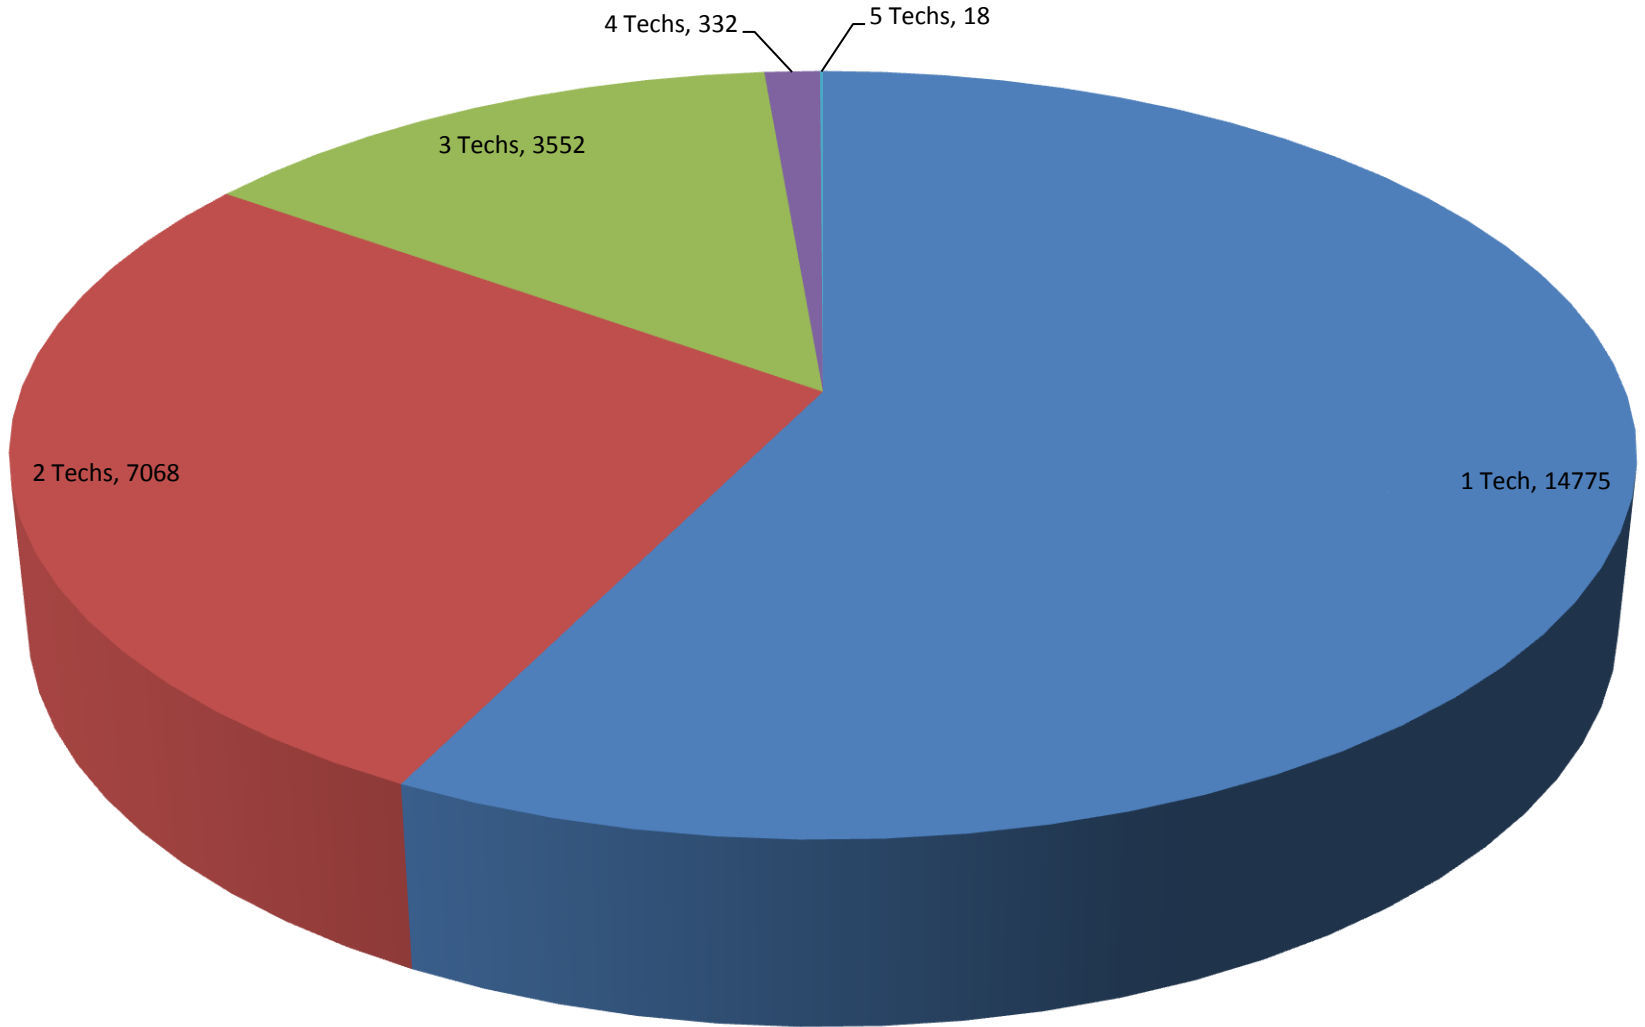

Total Tickets by Category

July 1, 2010 - June 30, 2011

Average Ticket Age by Group

July 1, 2010 - June 30, 2011

Average Ticket Age by Category

July 1, 2010 - June 30, 2011

Number of Techs Assigned to Each Ticket July 1, 2010 - June 30, 2011

Total Tickets By Month By Category

July 1, 2010 - June 30, 2011