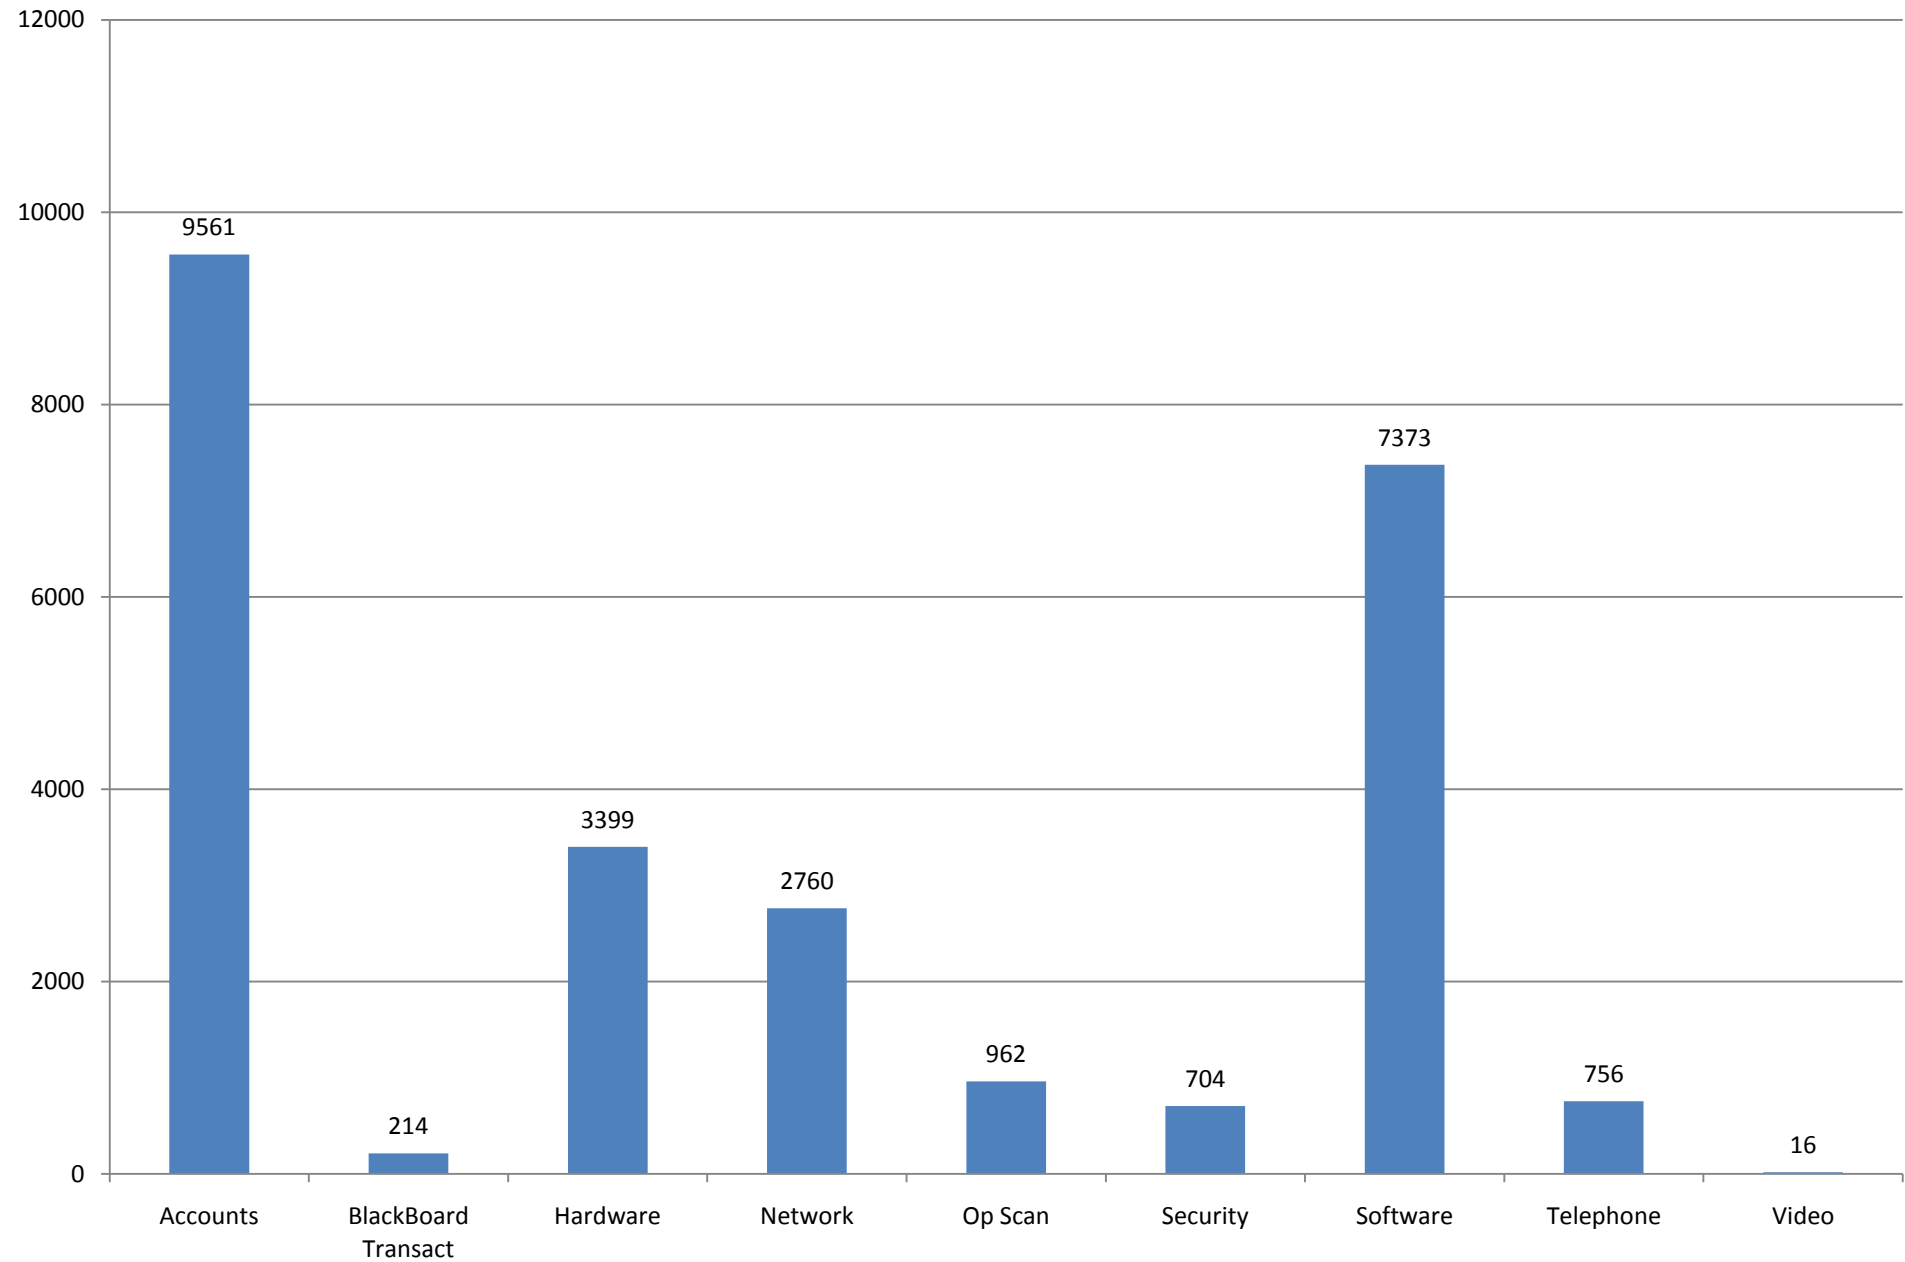

Total Tickets by Category

July 1, 2010 - June 30, 2011

Average Ticket Age by Group

July 1, 2010 - June 30, 2011

Average Ticket Age by Category

July 1, 2010 - June 30, 2011

Number of Techs Assigned to Each Ticket July 1, 2010 - June 30, 2011

Total Tickets By Month By Category

July 1, 2010 - June 30, 2011