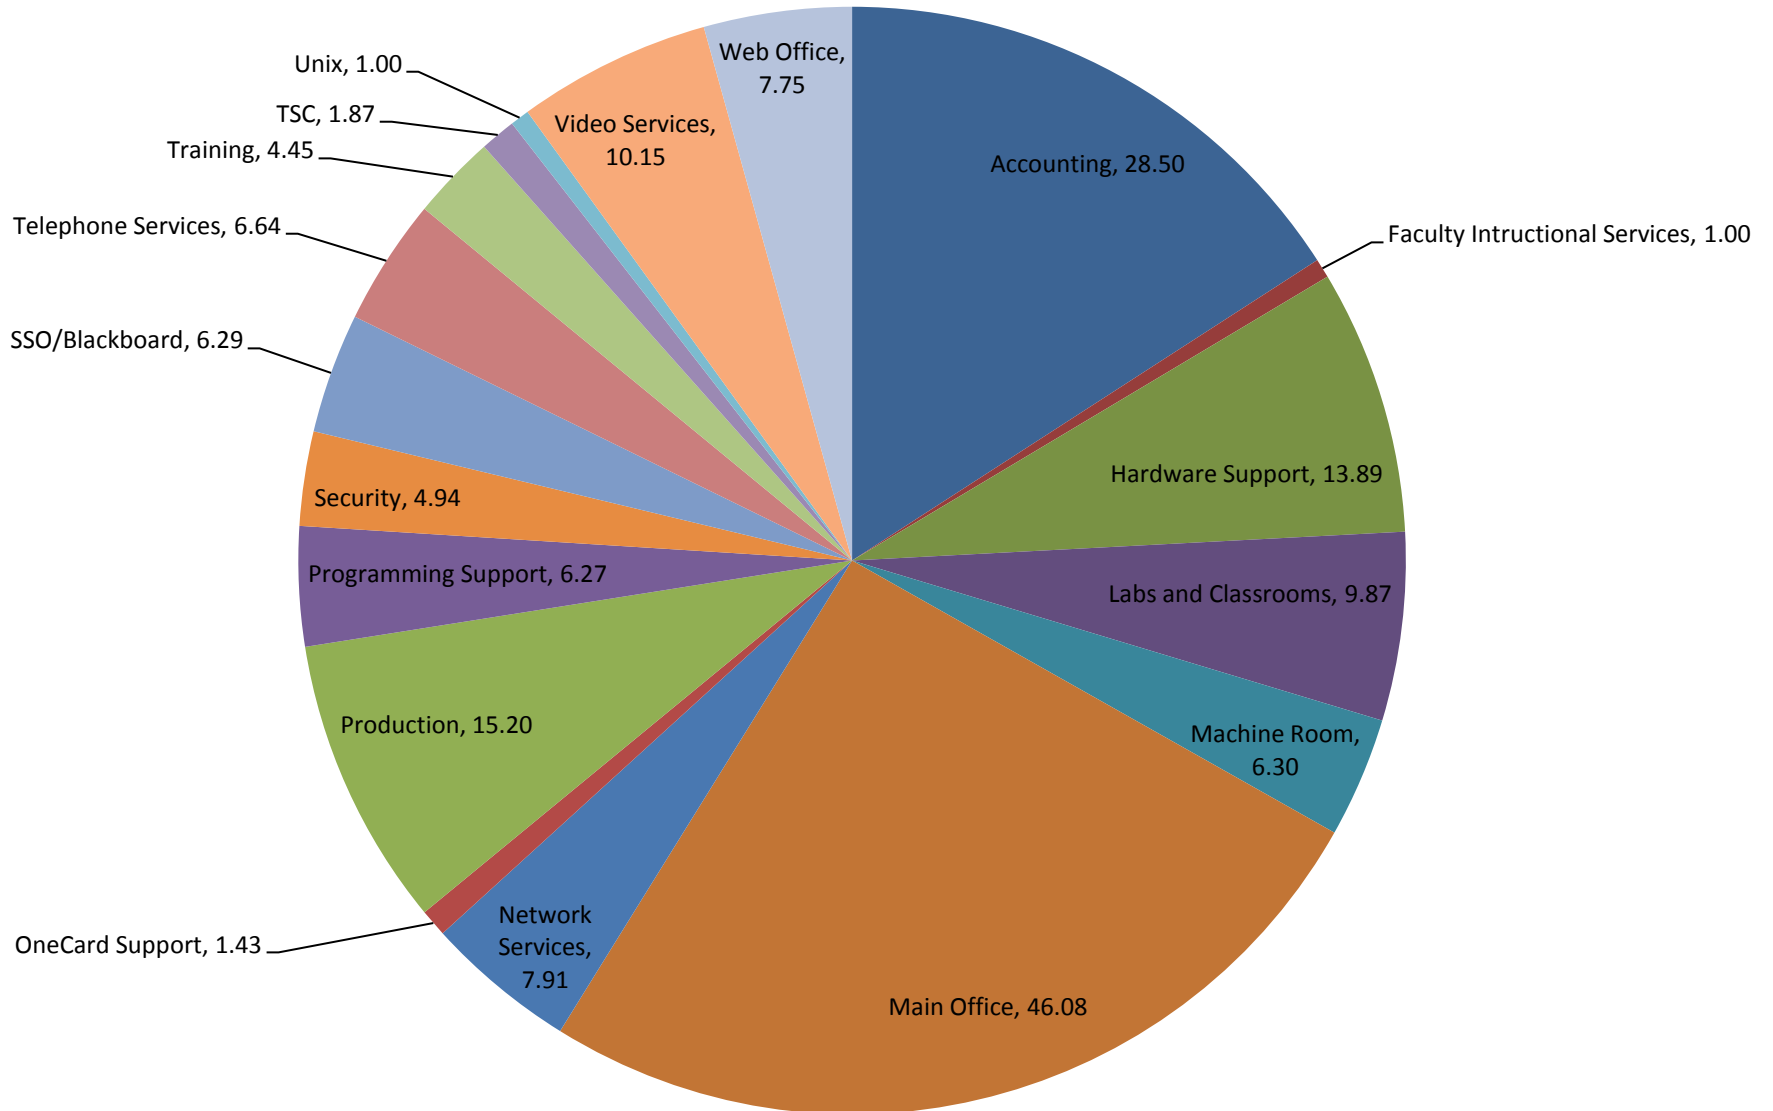

Total Tickets by Category

July 1, 2010 - June 30, 2011

Average Ticket Age by Group

July 1, 2010 - June 30, 2011

Average Ticket Age by Category

July 1, 2010 - June 30, 2011

Number of Techs Assigned to Each Ticket July 1, 2010 - June 30, 2011

Total Tickets By Month By Category

July 1, 2010 - June 30, 2011