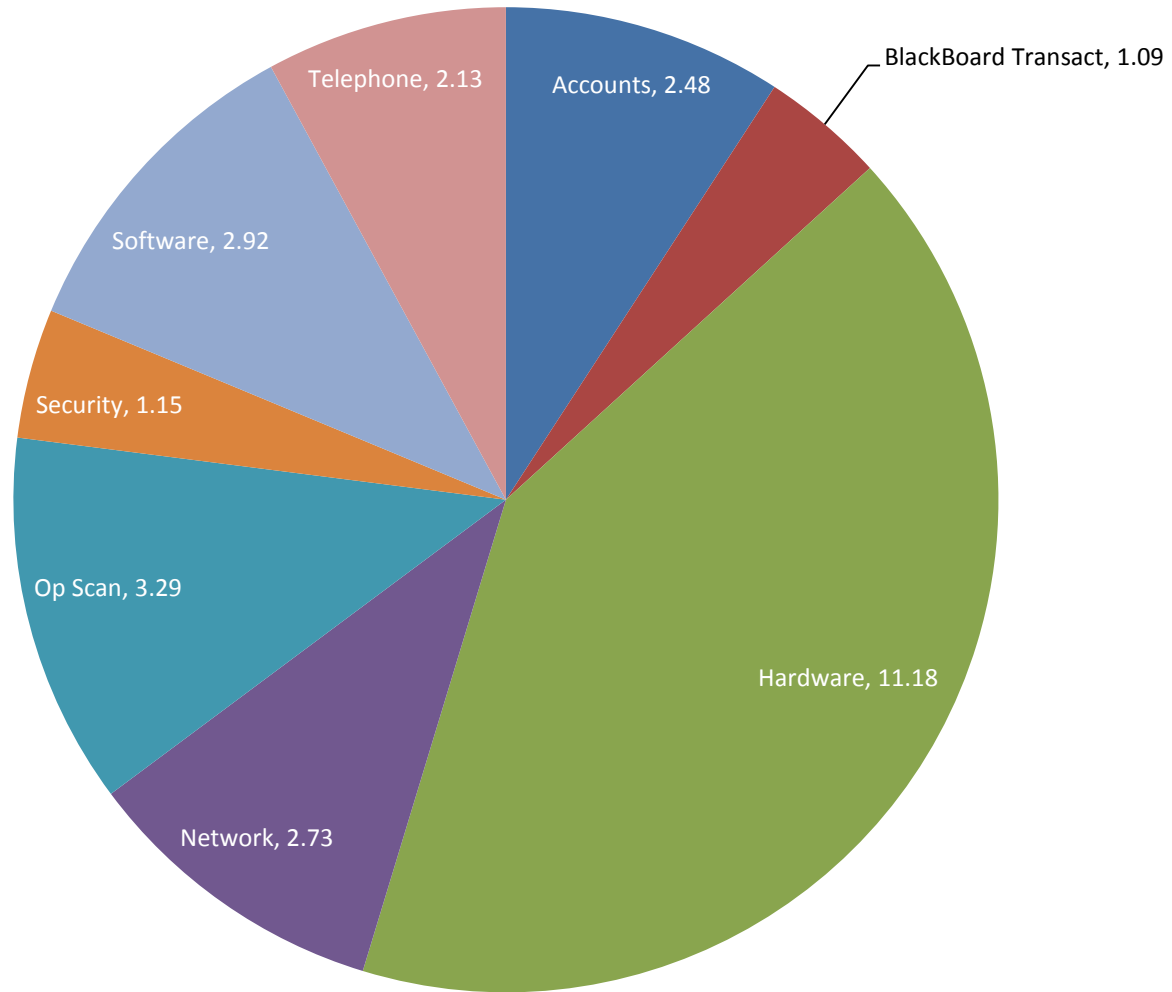

Total Tickets by Category September 2011

Average Ticket Age by Group September 2011

Average Ticket Age by Category September 2011

Number of Techs Assigned to Each Ticket September 2011