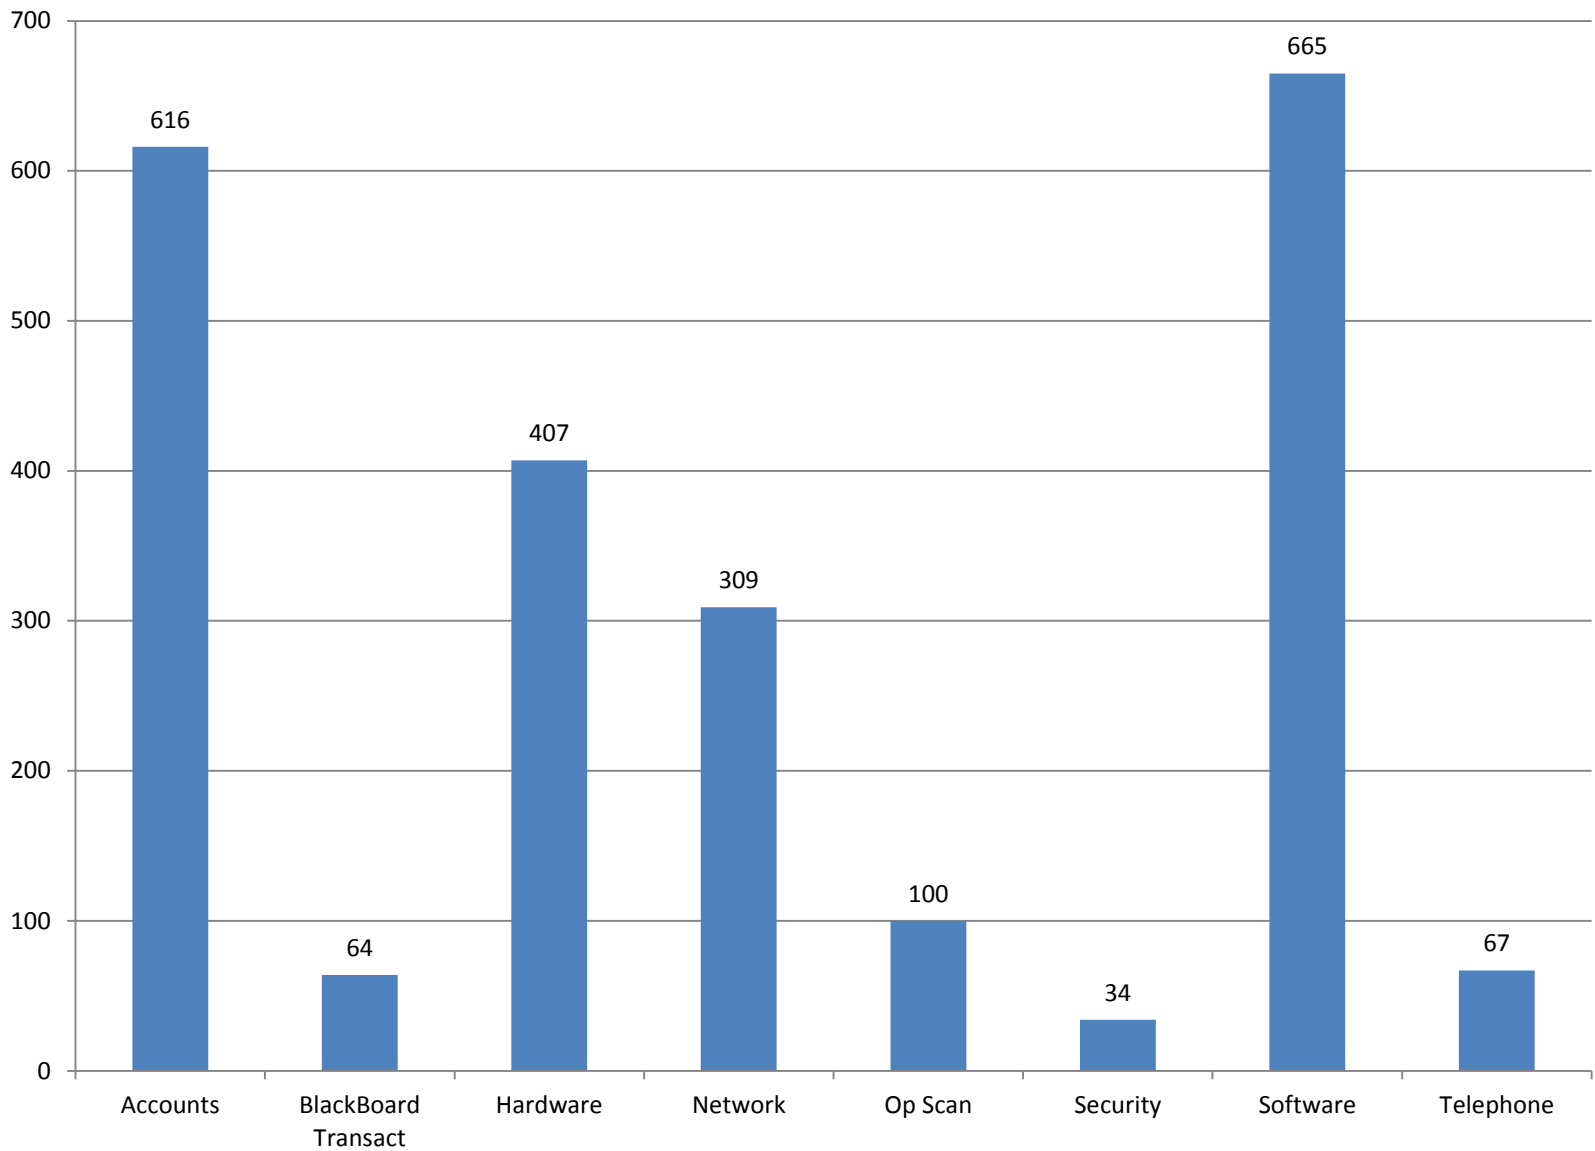

Total Tickets by Category September 2011

Average Ticket Age by Group September 2011

Average Ticket Age by Category September 2011

Number of Techs Assigned to Each Ticket September 2011