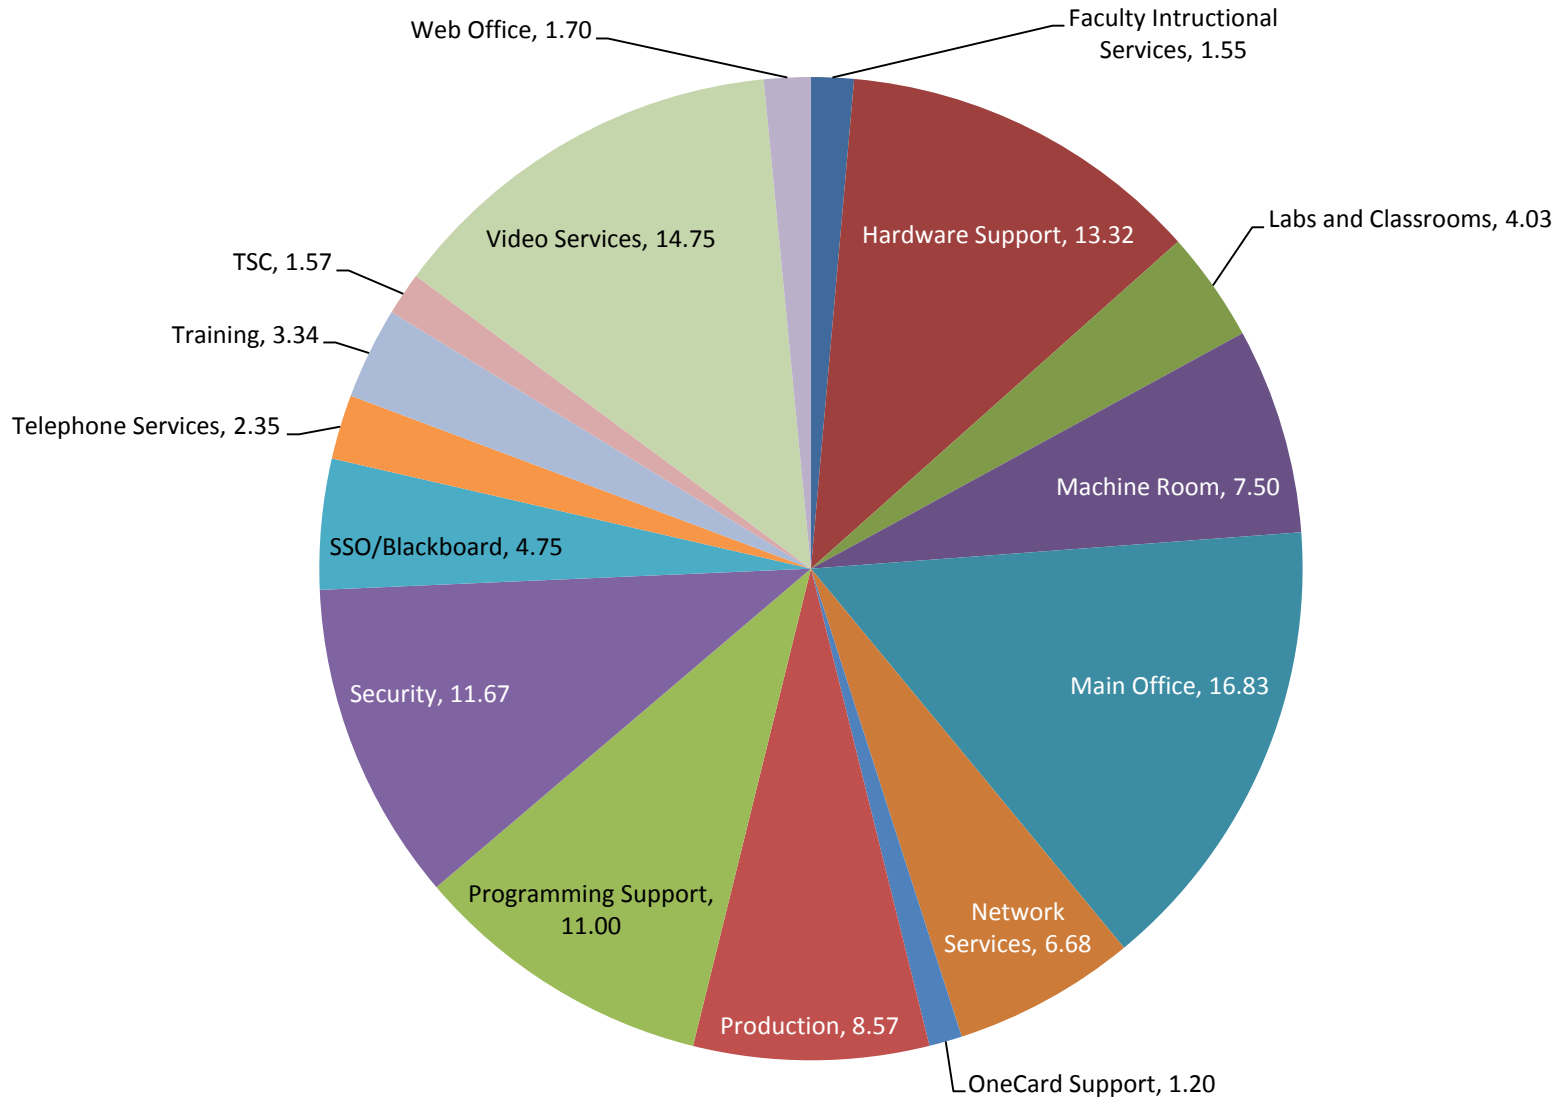

Total Tickets by Category September 2011

Average Ticket Age by Group September 2011

Average Ticket Age by Category September 2011

Number of Techs Assigned to Each Ticket September 2011