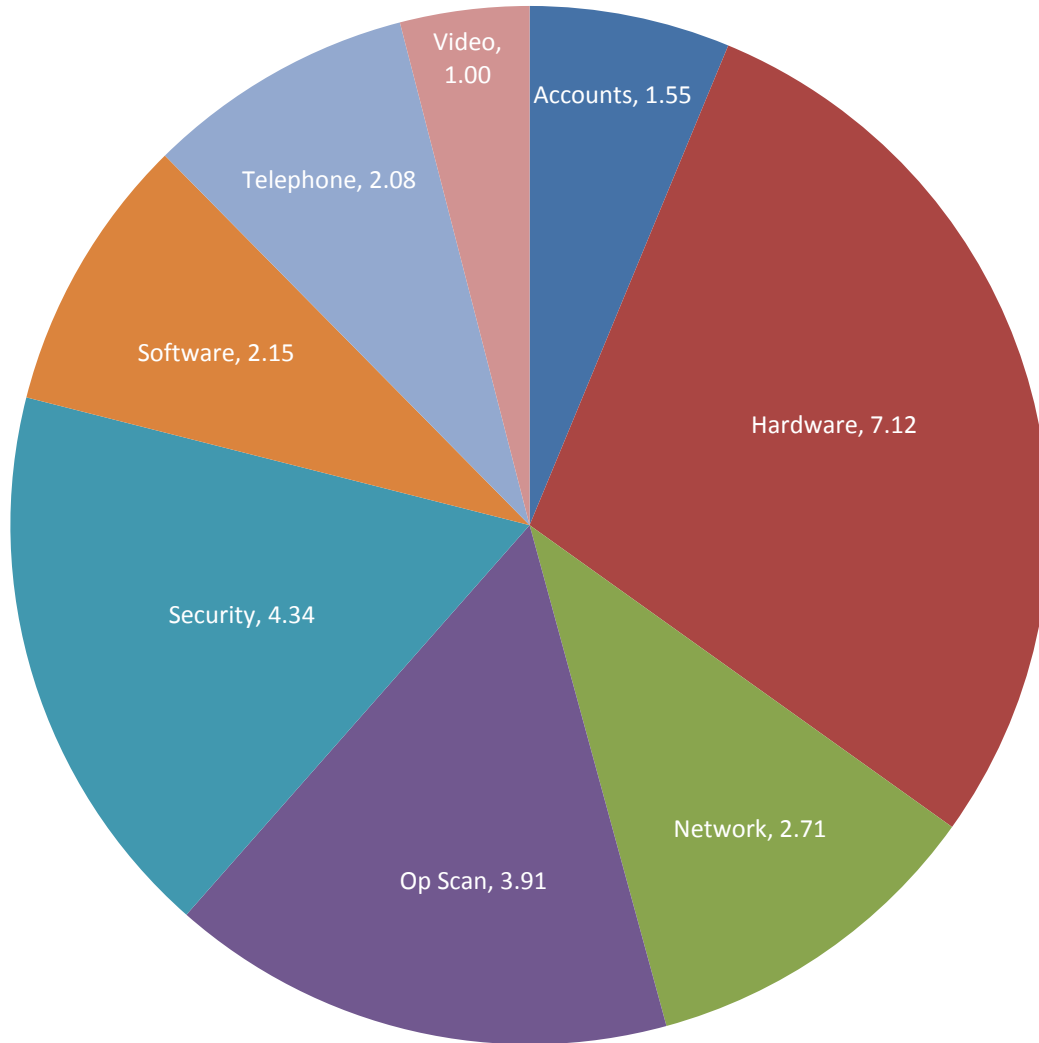

Total Tickets by Category September 2009

Average Ticket Age by Group September 2009

Average Ticket Age by Category September 2009

Number of Techs Assigned to Each Ticket September 2009