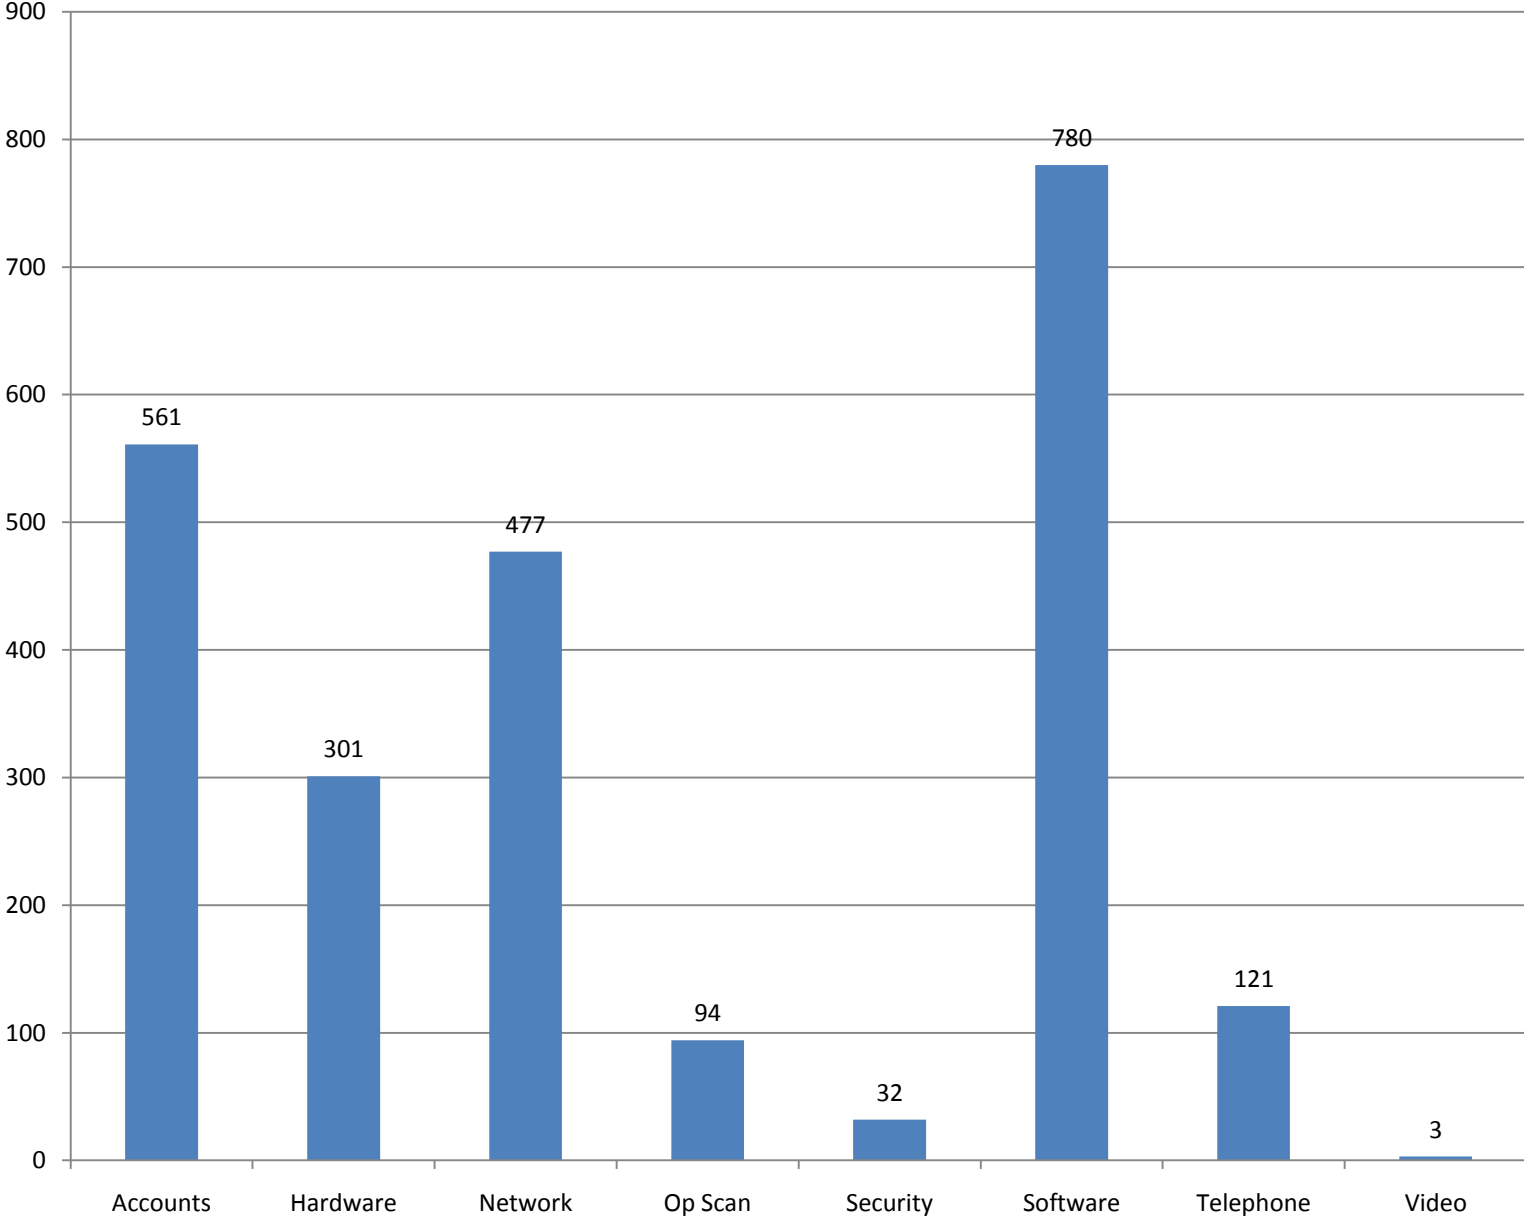

Total Tickets by Category September 2009

Average Ticket Age by Group September 2009

Average Ticket Age by Category September 2009

Number of Techs Assigned to Each Ticket September 2009