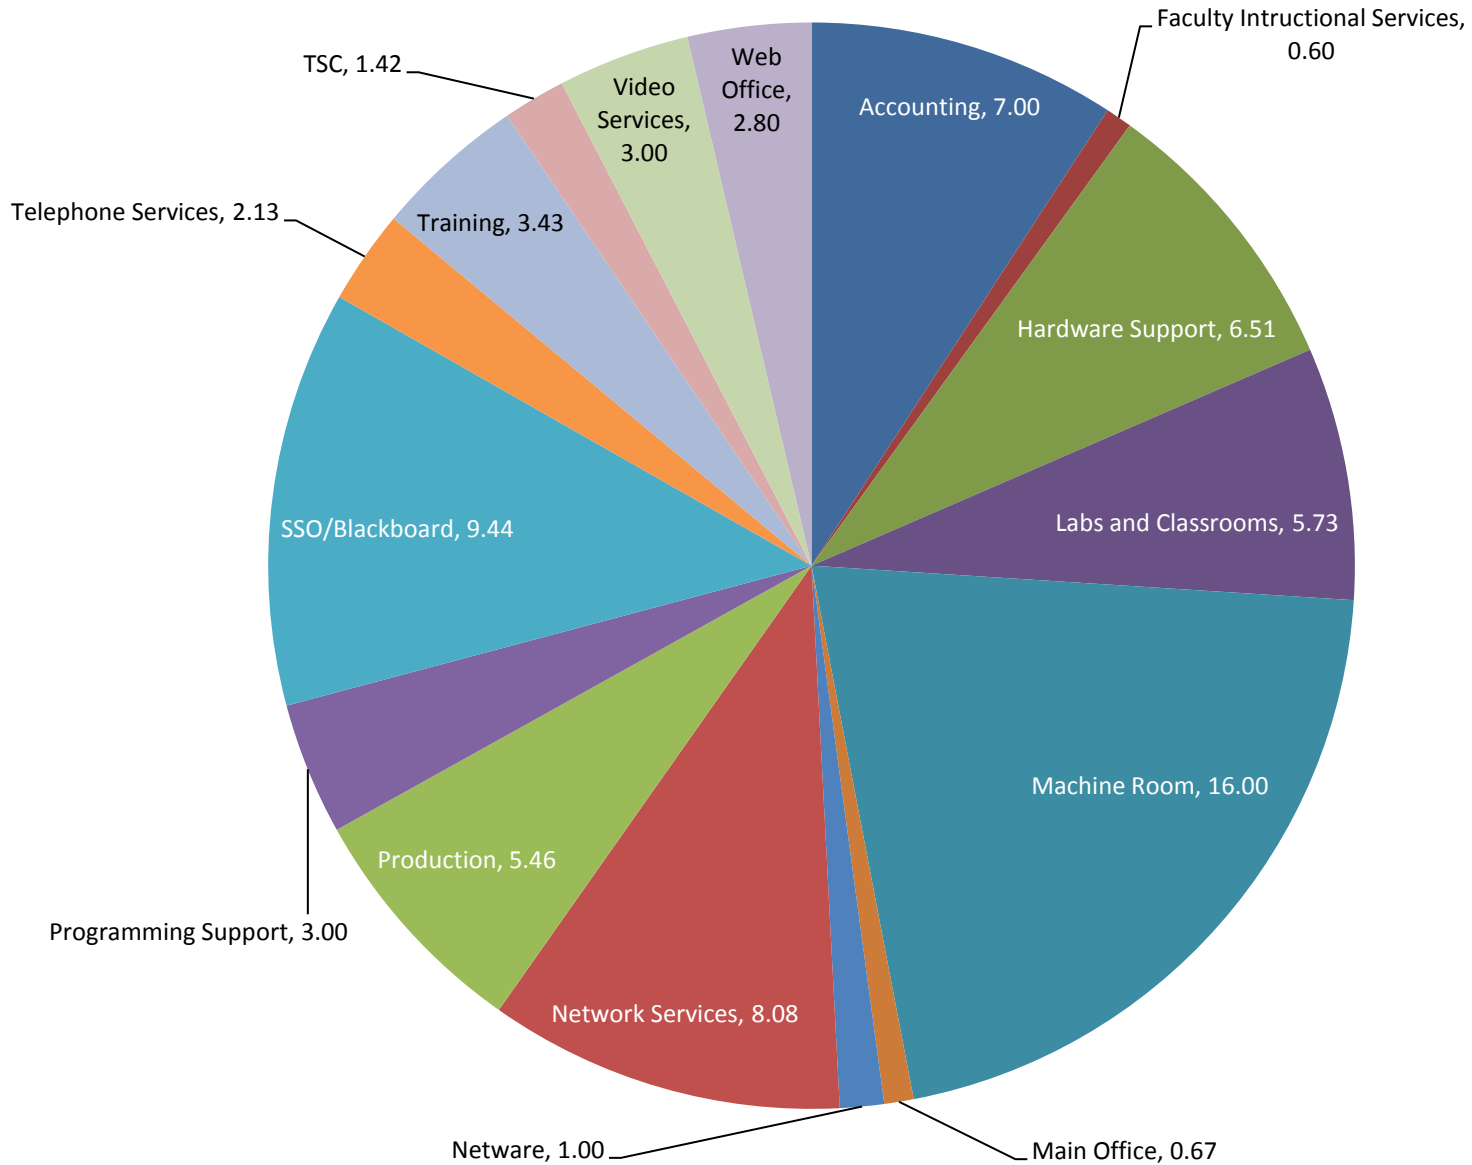

Total Tickets by Category September 2009

Average Ticket Age by Group September 2009

Average Ticket Age by Category September 2009

Number of Techs Assigned to Each Ticket September 2009