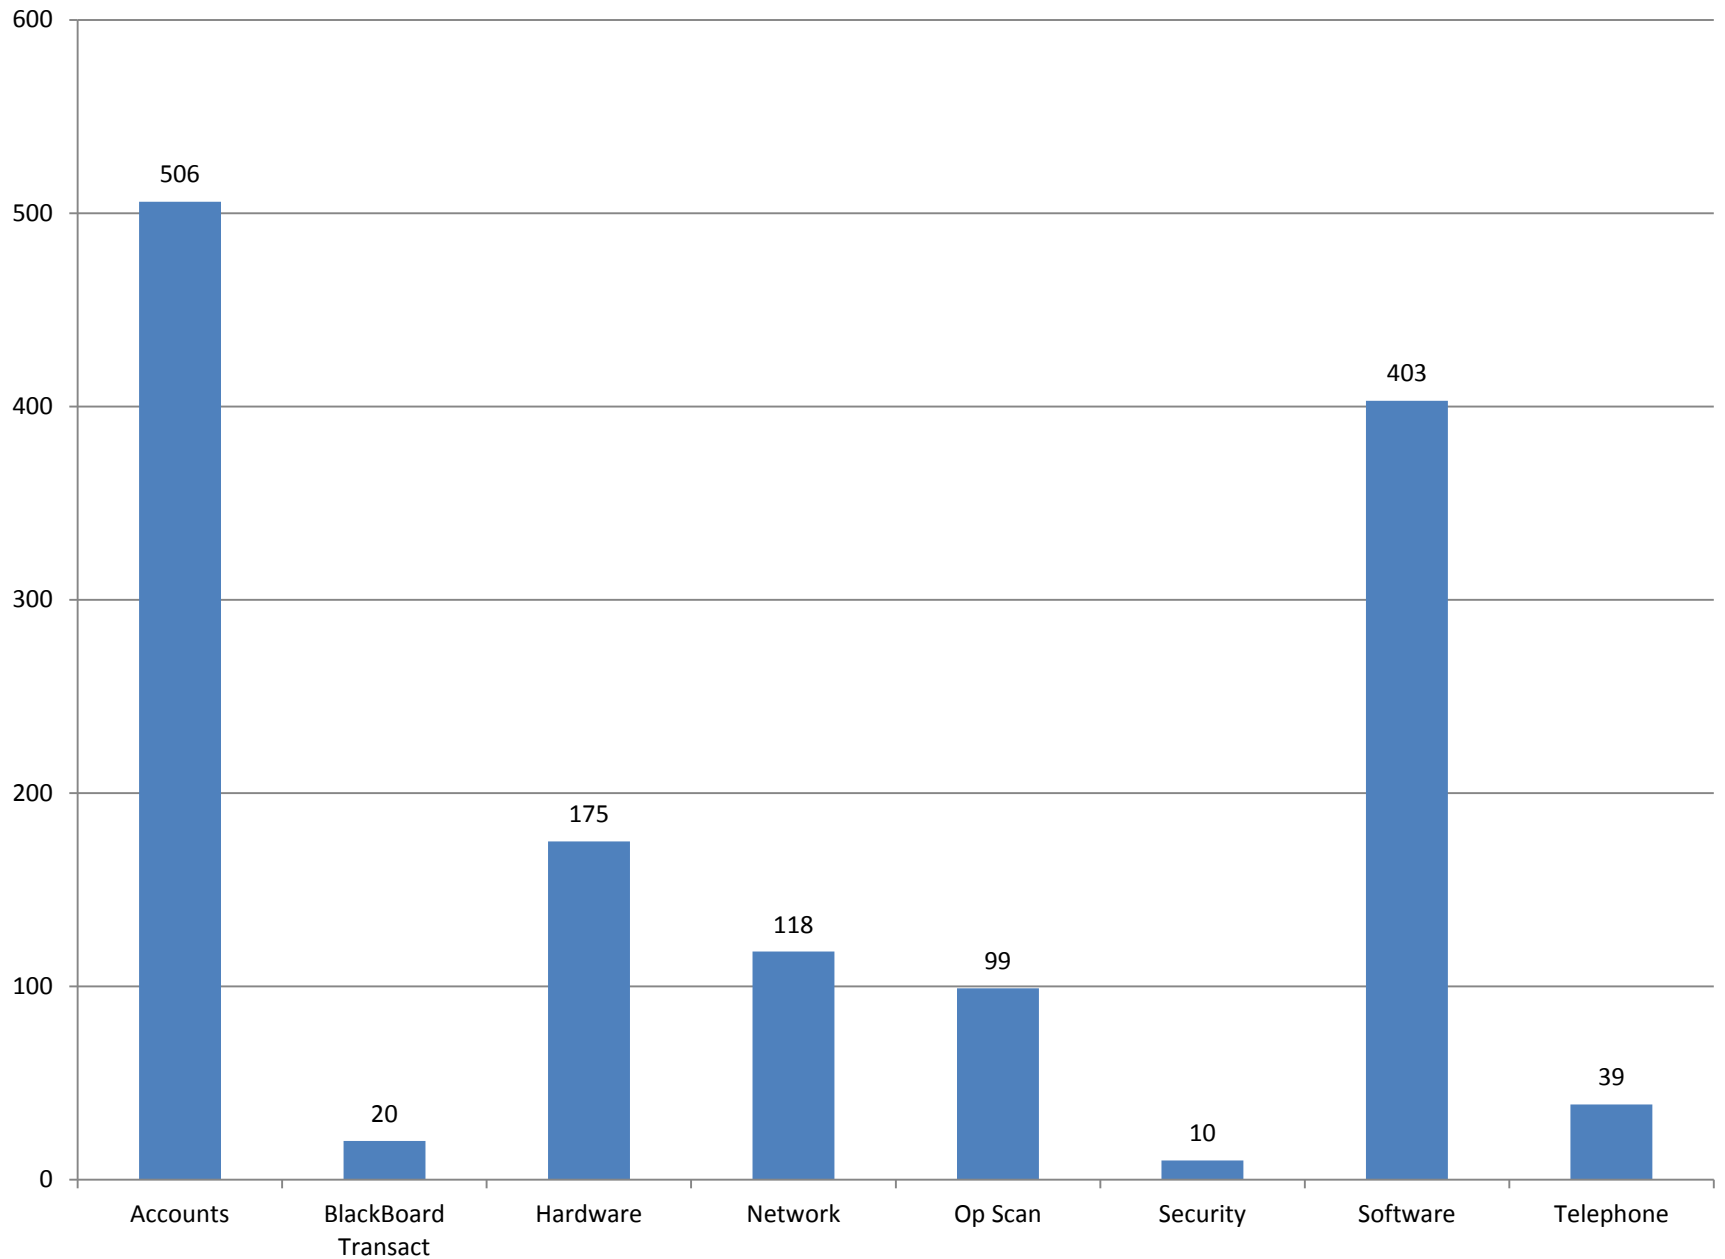

Total Tickets by Category November 2011

Average Ticket Age by Group November 2011

Average Ticket Age by Category

November 2011

Number of Techs Assigned to Each Ticket November 2011