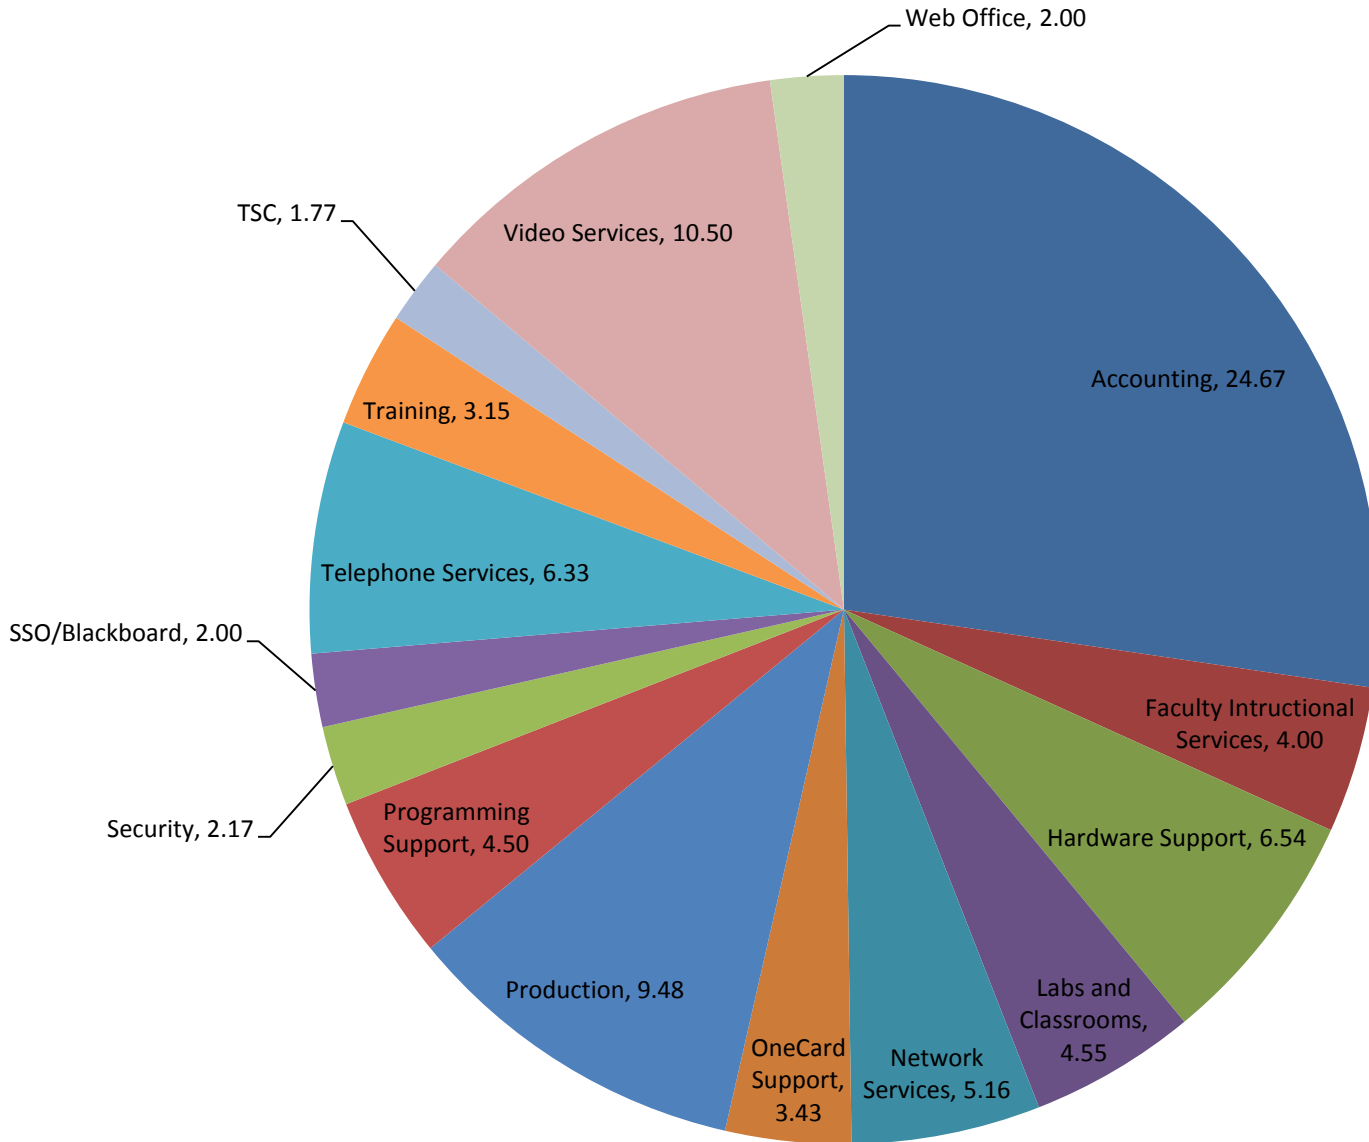

Total Tickets by Category November 2011

Average Ticket Age by Group November 2011

Average Ticket Age by Category

November 2011

Number of Techs Assigned to Each Ticket November 2011