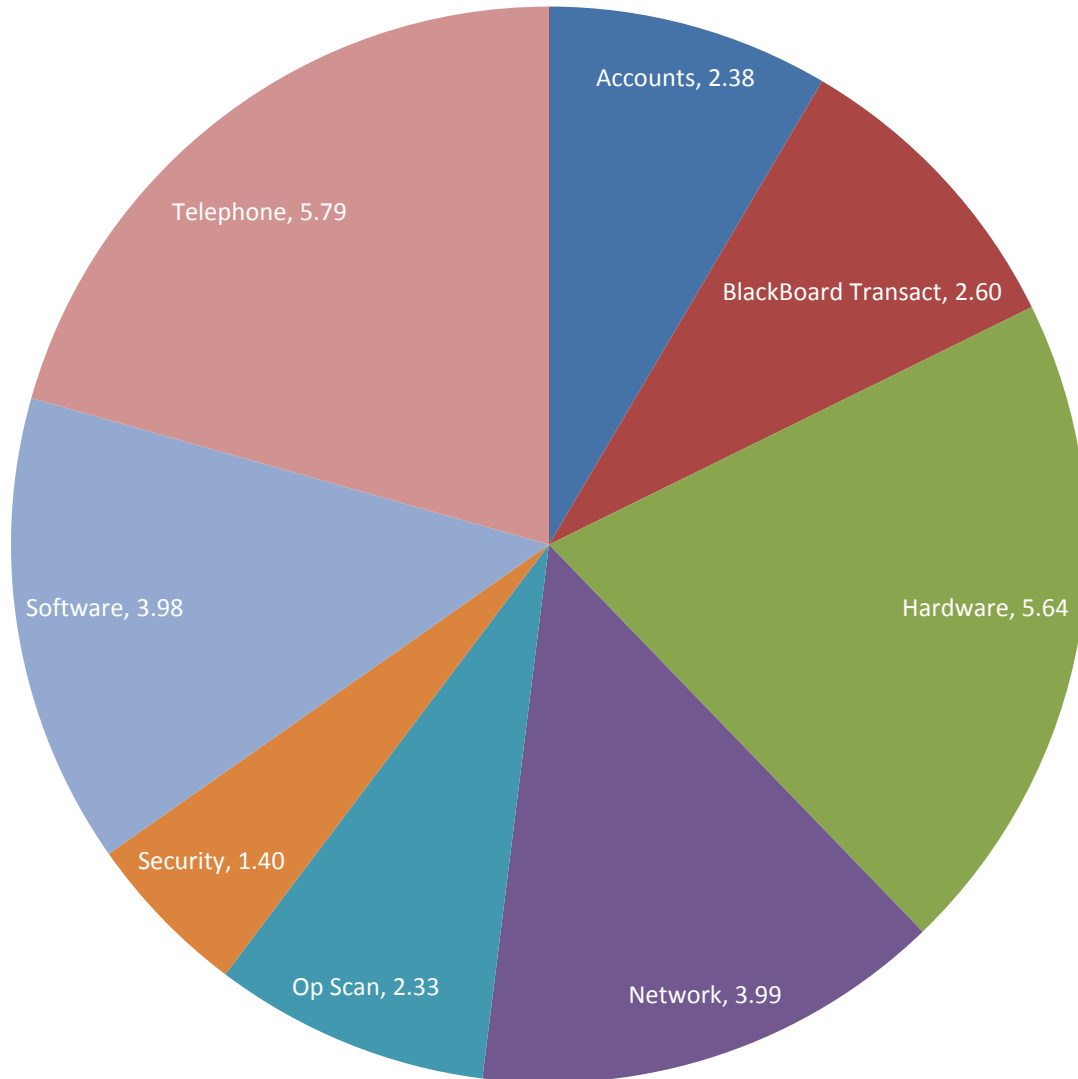

Total Tickets by Category November 2011

Average Ticket Age by Group November 2011

Average Ticket Age by Category

November 2011

Number of Techs Assigned to Each Ticket November 2011