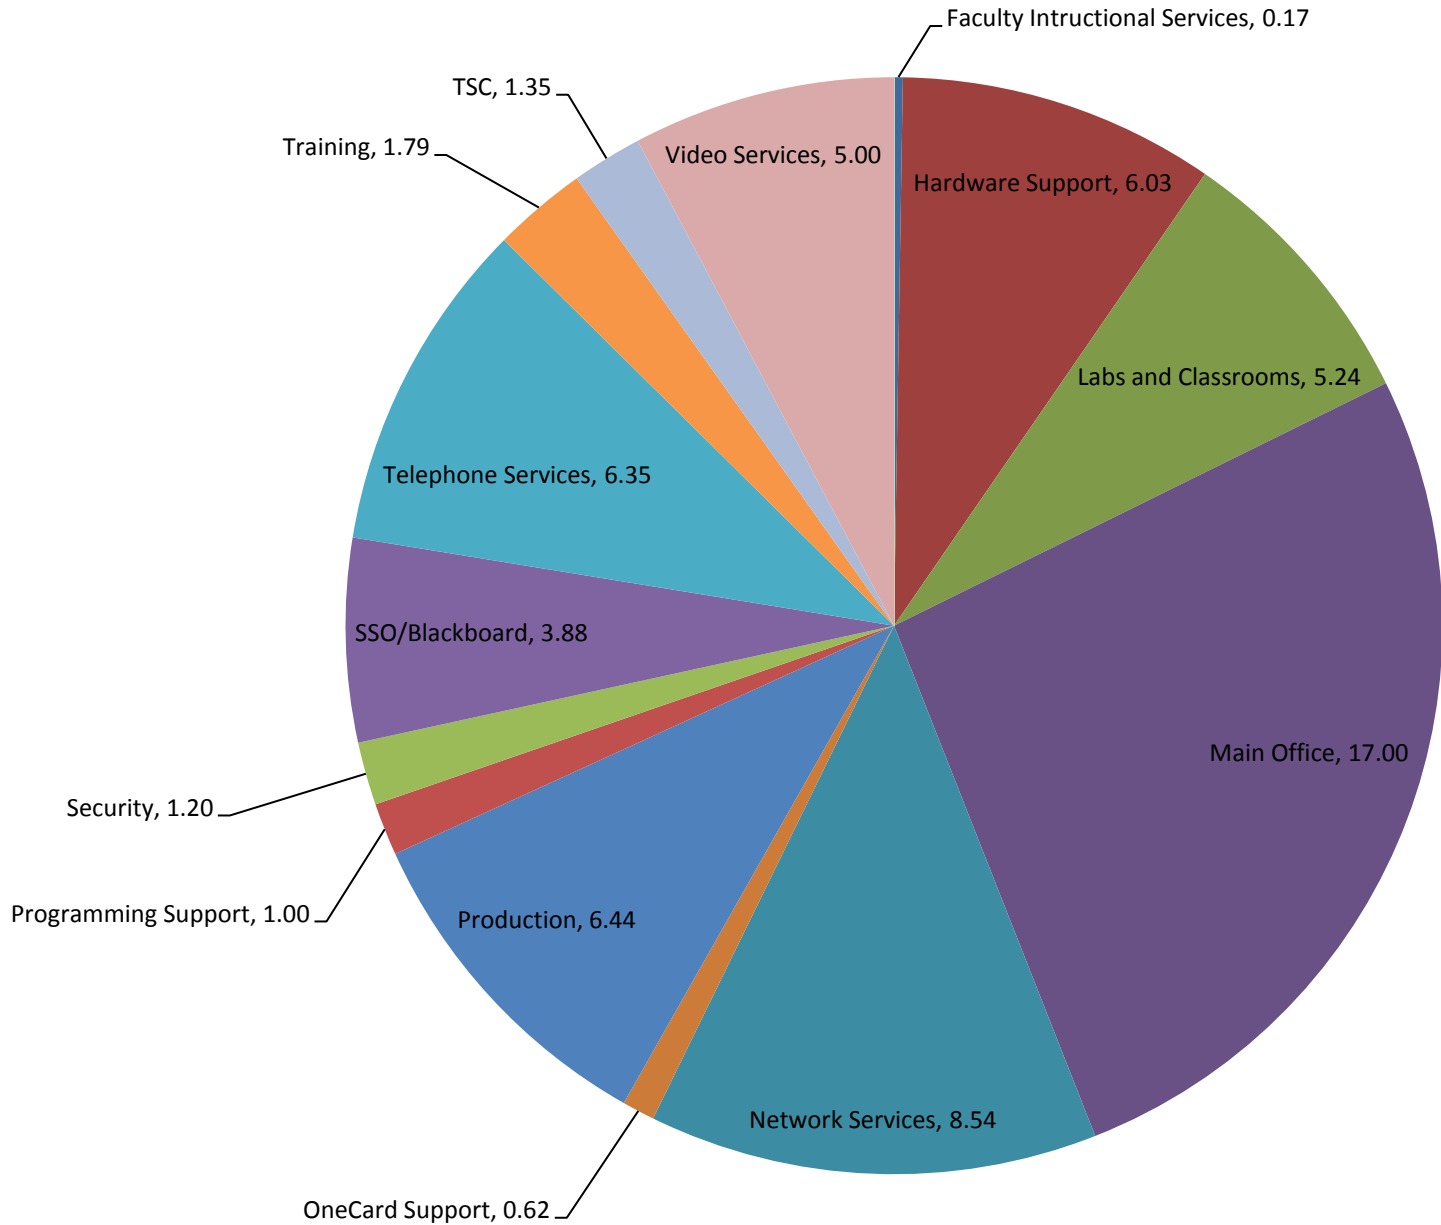

# Total Tickets by Category July 2011

# Average Ticket Age by Group July 2011