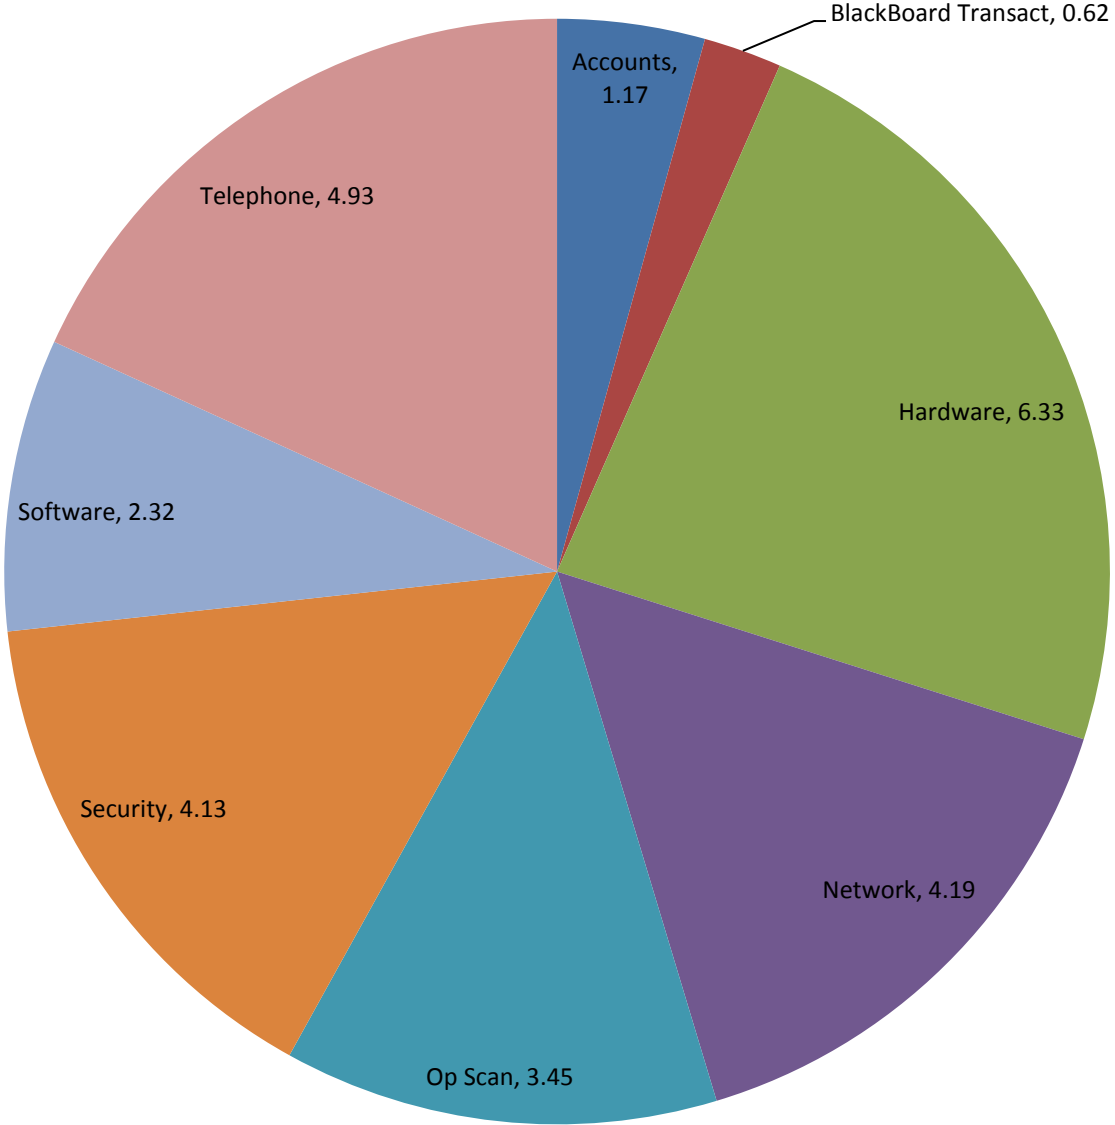

# Total Tickets by Category July 2011

# Average Ticket Age by Group July 2011

# Average Ticket Age by Category July 2011