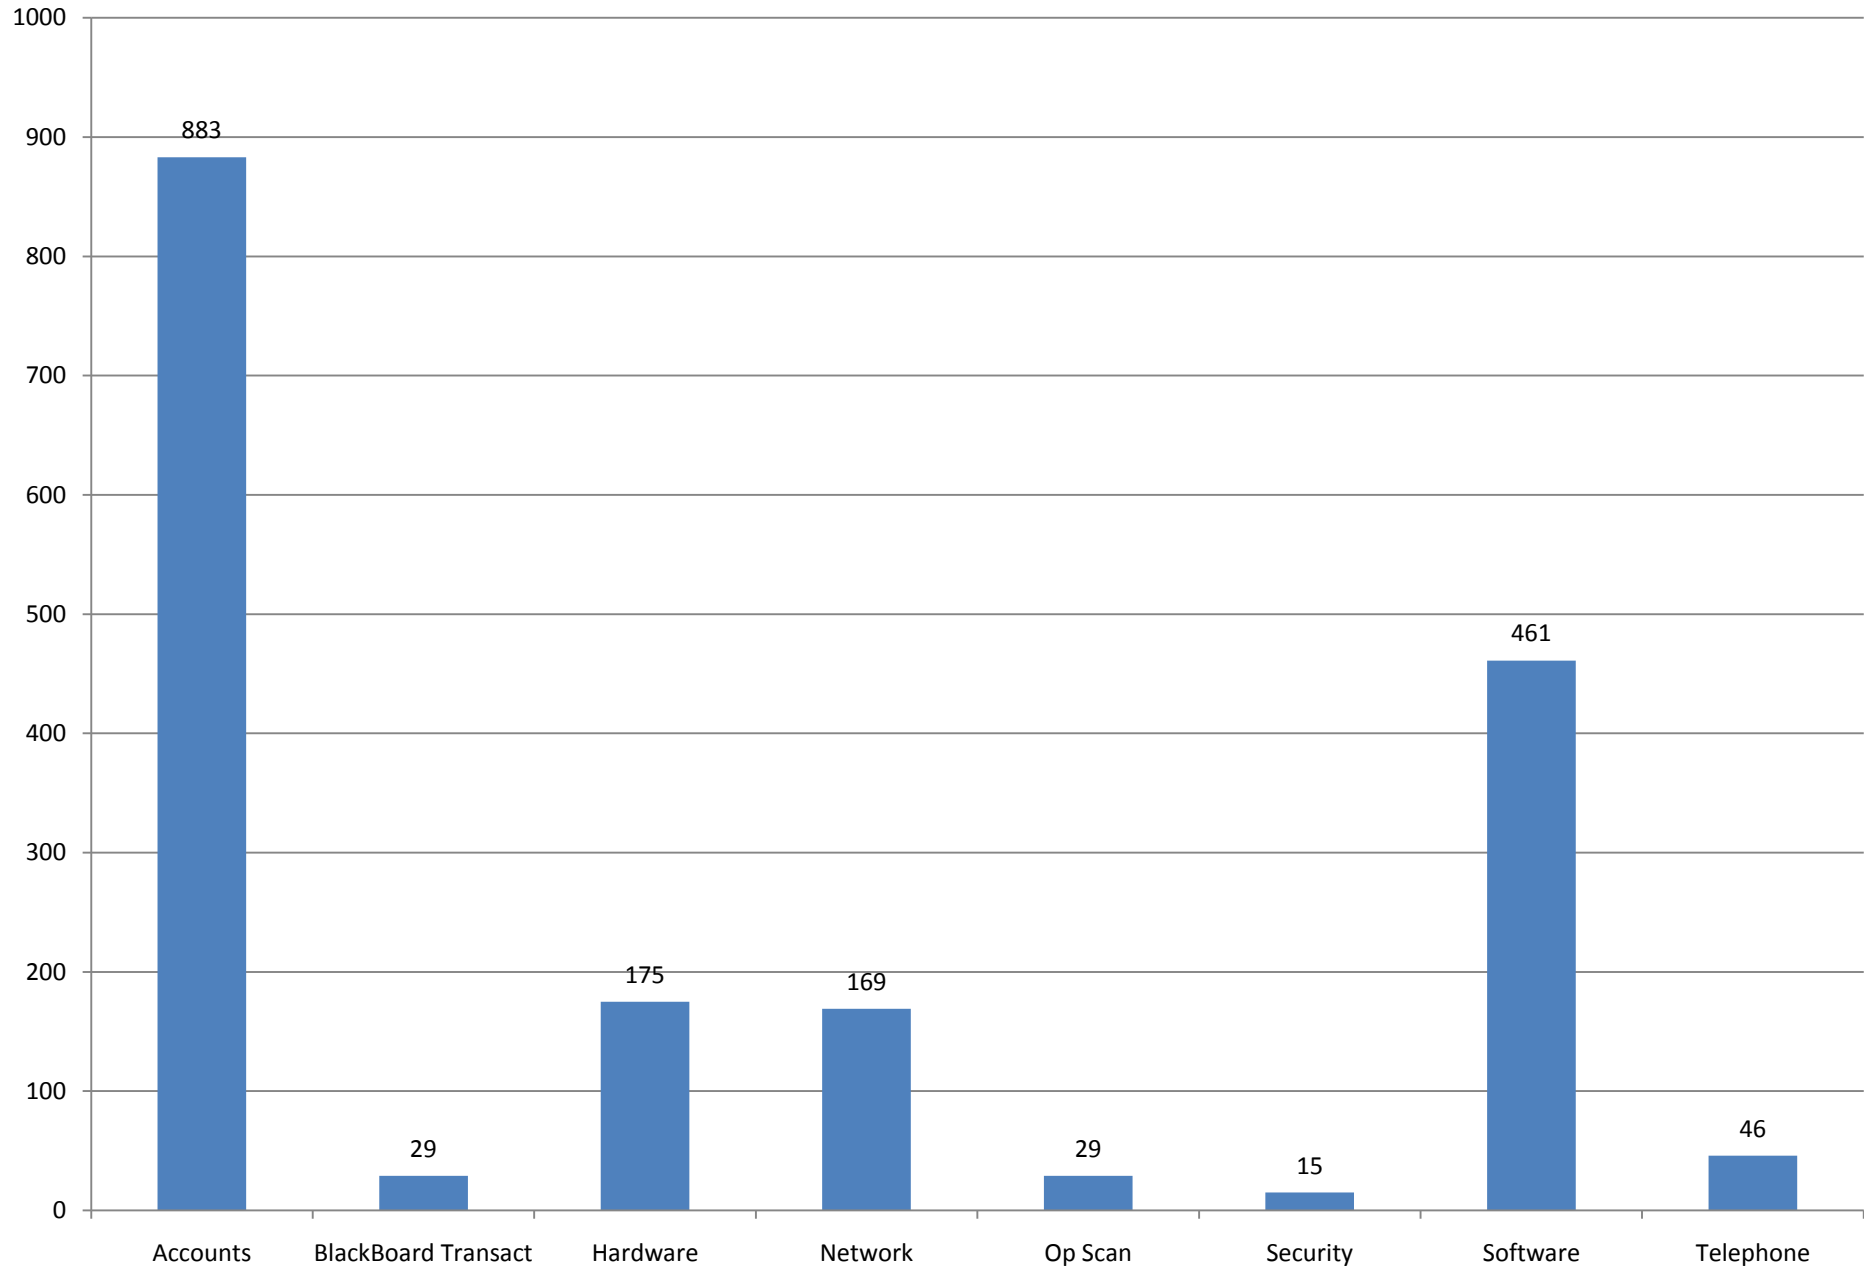

# Total Tickets by Category July 2011

# Average Ticket Age by Group July 2011