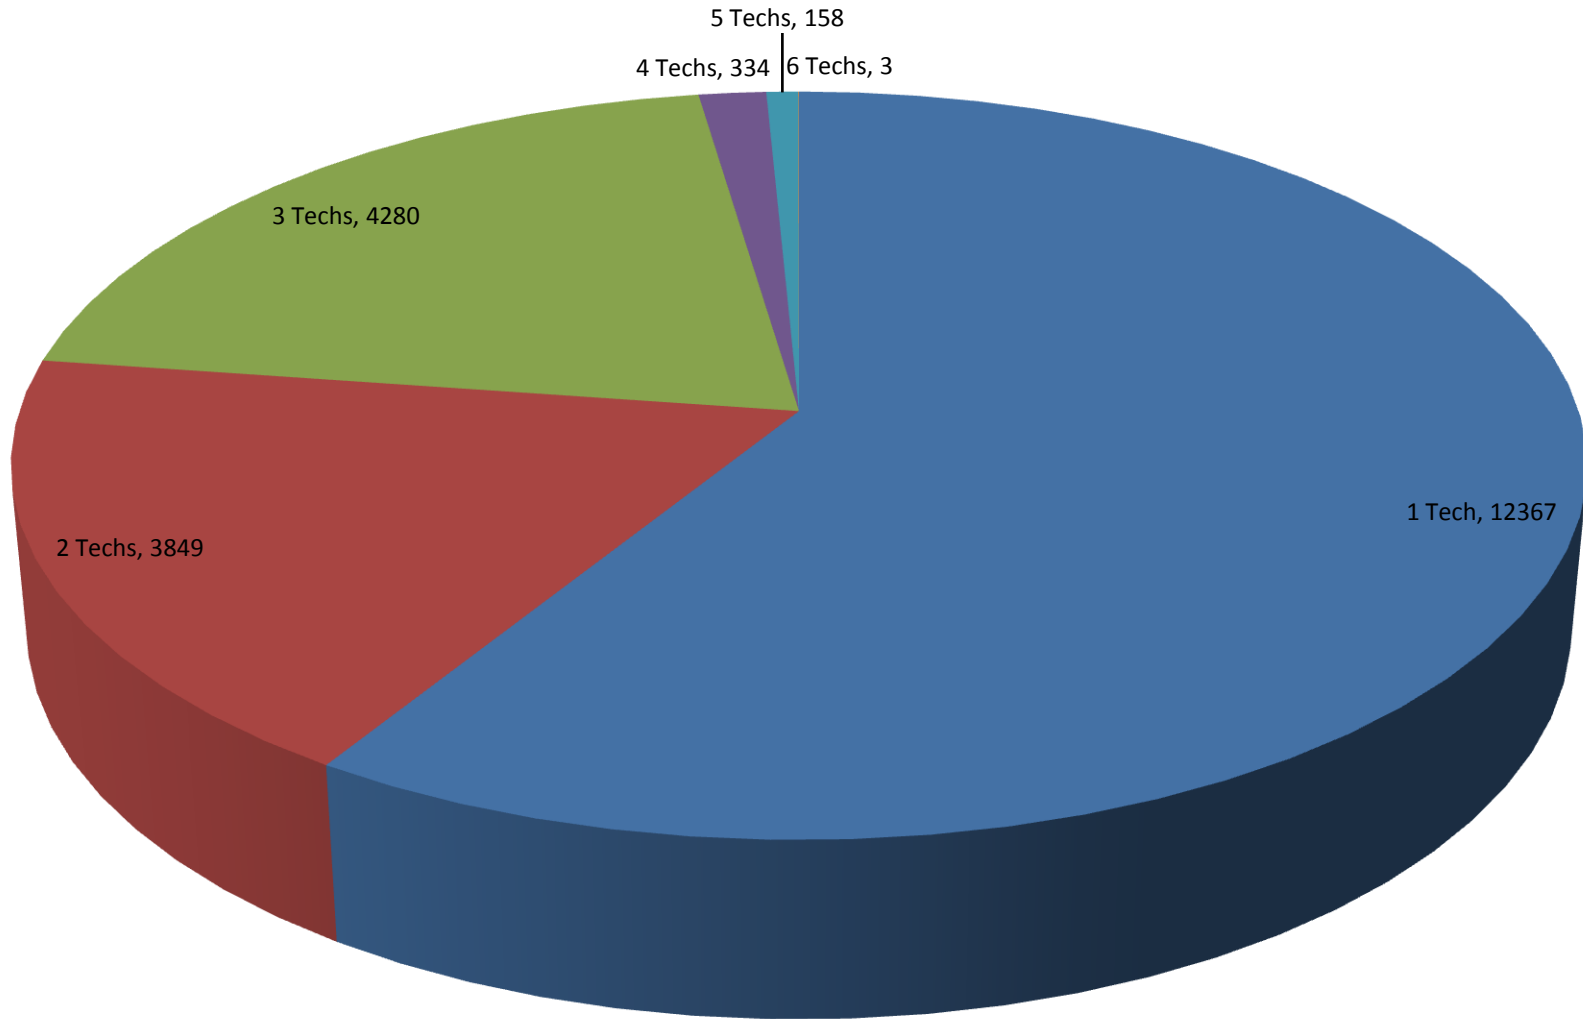

Total Tickets by Category July 2006-June 2007

Total Tickets By Month By Category

July 2006-June 2007

Average Ticket Age In Days By Group July 2006-June 2007

Average Ticket Age In Days By Category July 2006-June 2007

Number of Techs Assigned to Each Ticket July 2006-June 2007

Number of Tickets