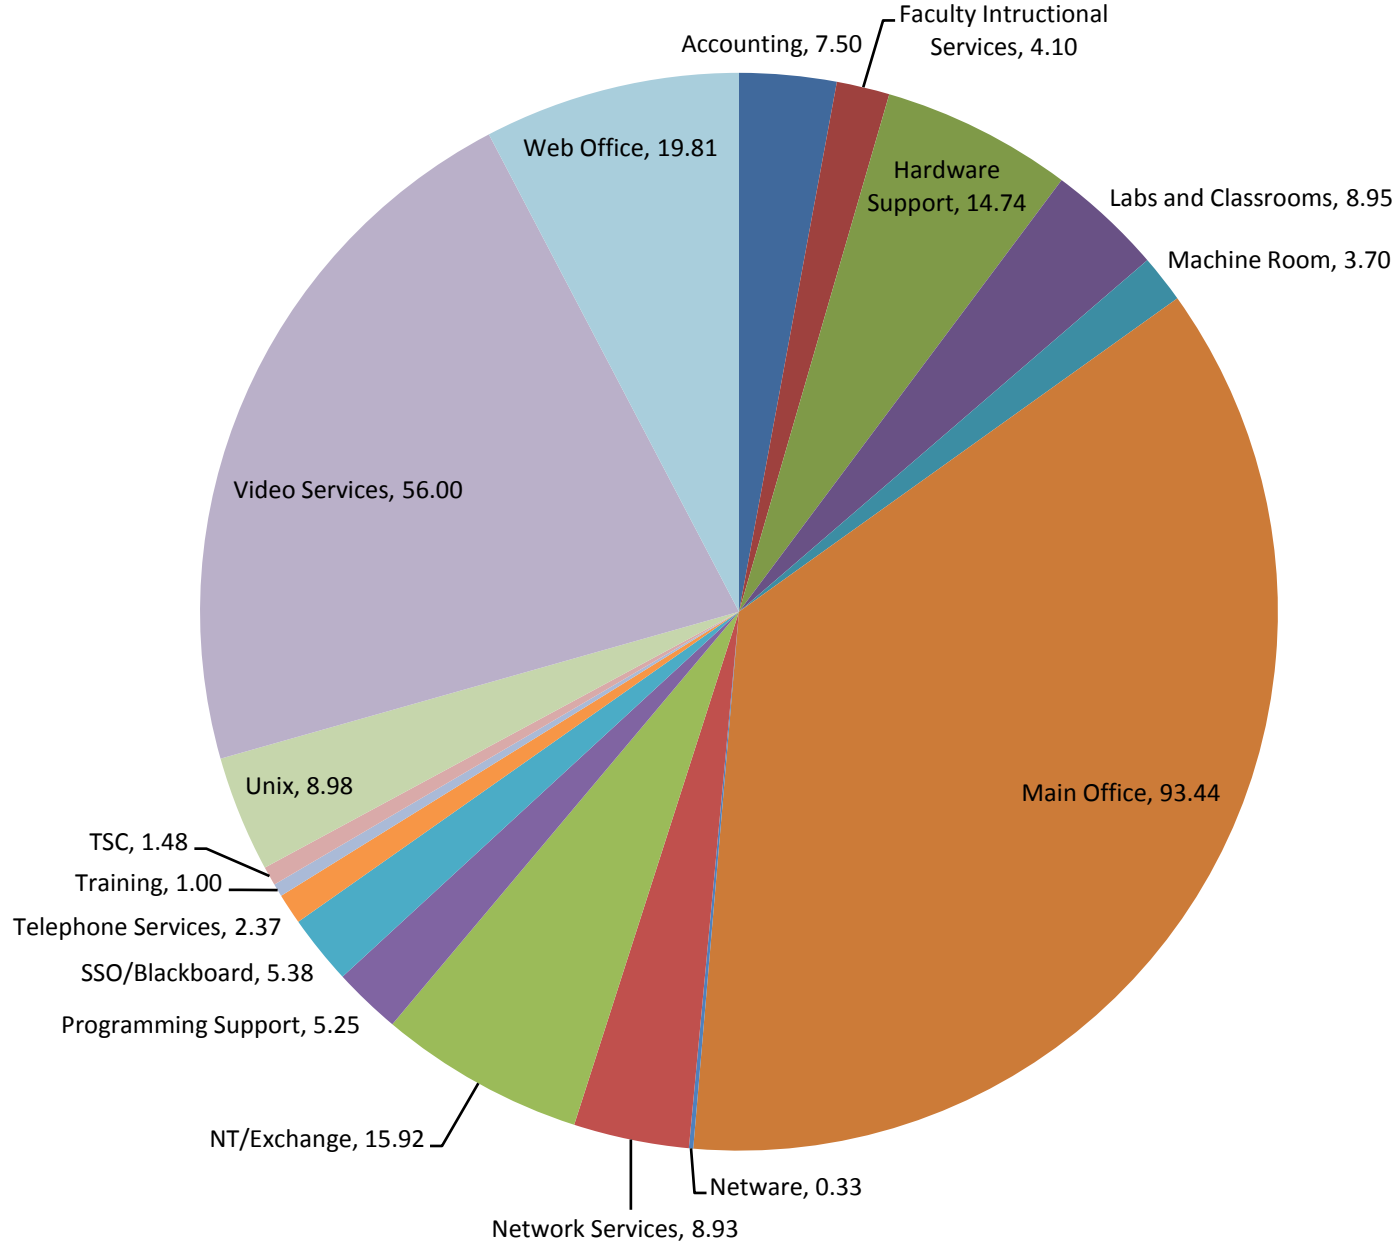

Total Tickets by Category July 2006-June 2007

Total Tickets By Month By Category

July 2006-June 2007

Average Ticket Age In Days By Group July 2006-June 2007

Average Ticket Age In Days By Category July 2006-June 2007

Number of Techs Assigned to Each Ticket July 2006-June 2007

Number of Tickets