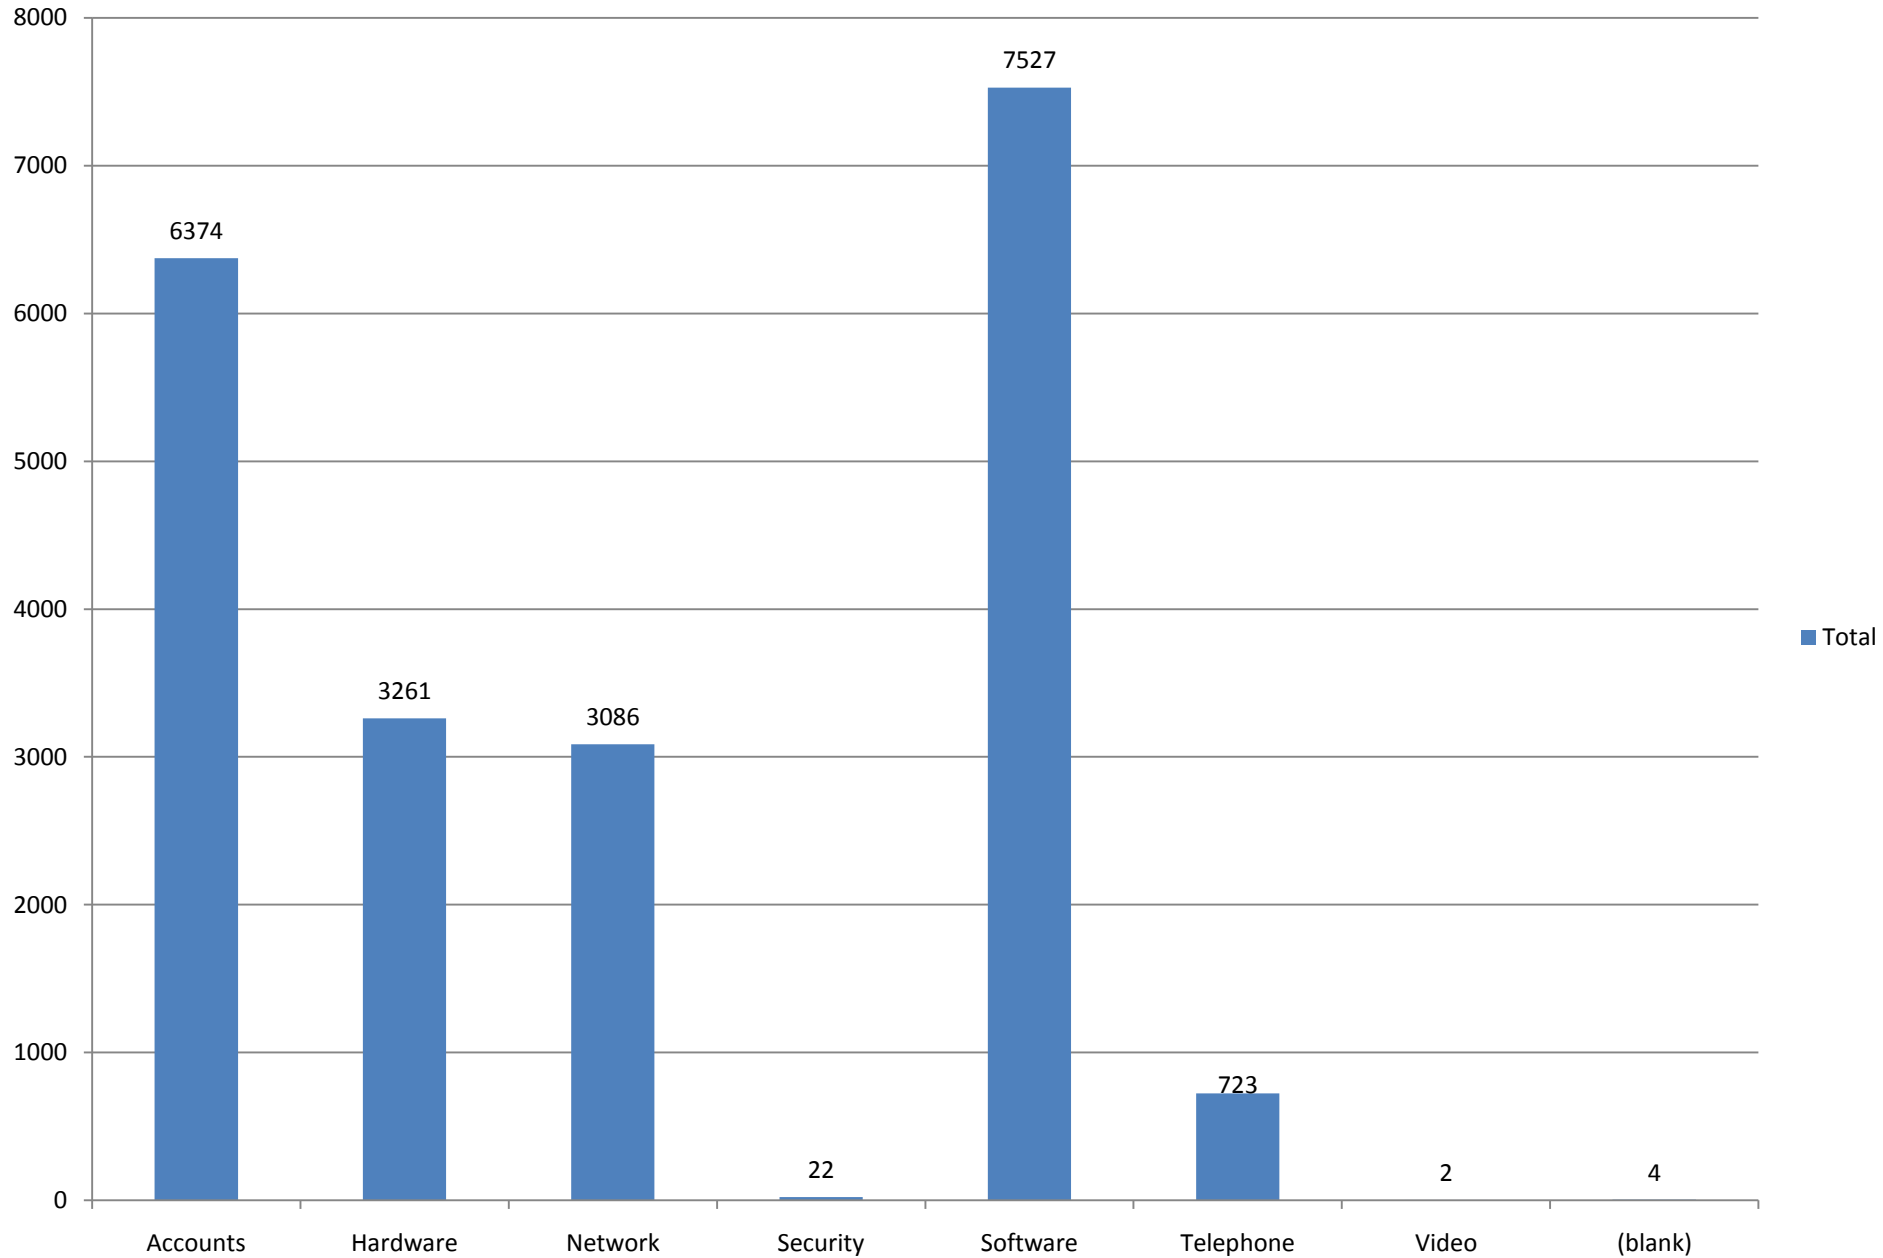

Total Tickets by Category July 2006-June 2007

Total Tickets By Month By Category

July 2006-June 2007

Average Ticket Age In Days By Group July 2006-June 2007

Average Ticket Age In Days By Category July 2006-June 2007

Number of Techs Assigned to Each Ticket July 2006-June 2007

Number of Tickets