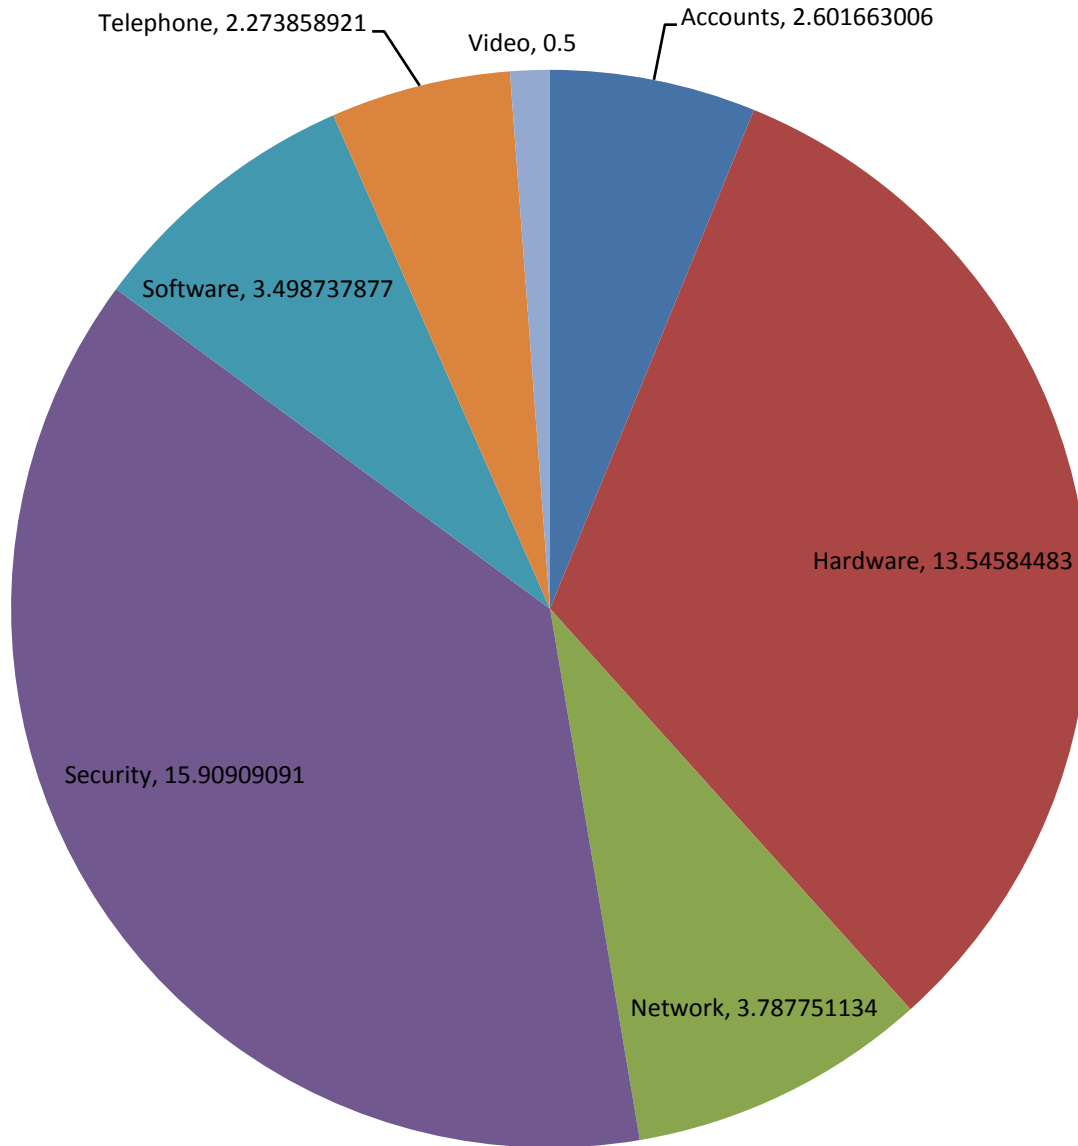

Total Tickets by Category July 2006-June 2007

Total Tickets By Month By Category

July 2006-June 2007

Average Ticket Age In Days By Group July 2006-June 2007

Average Ticket Age In Days By Category July 2006-June 2007

Number of Techs Assigned to Each Ticket July 2006-June 2007

Number of Tickets