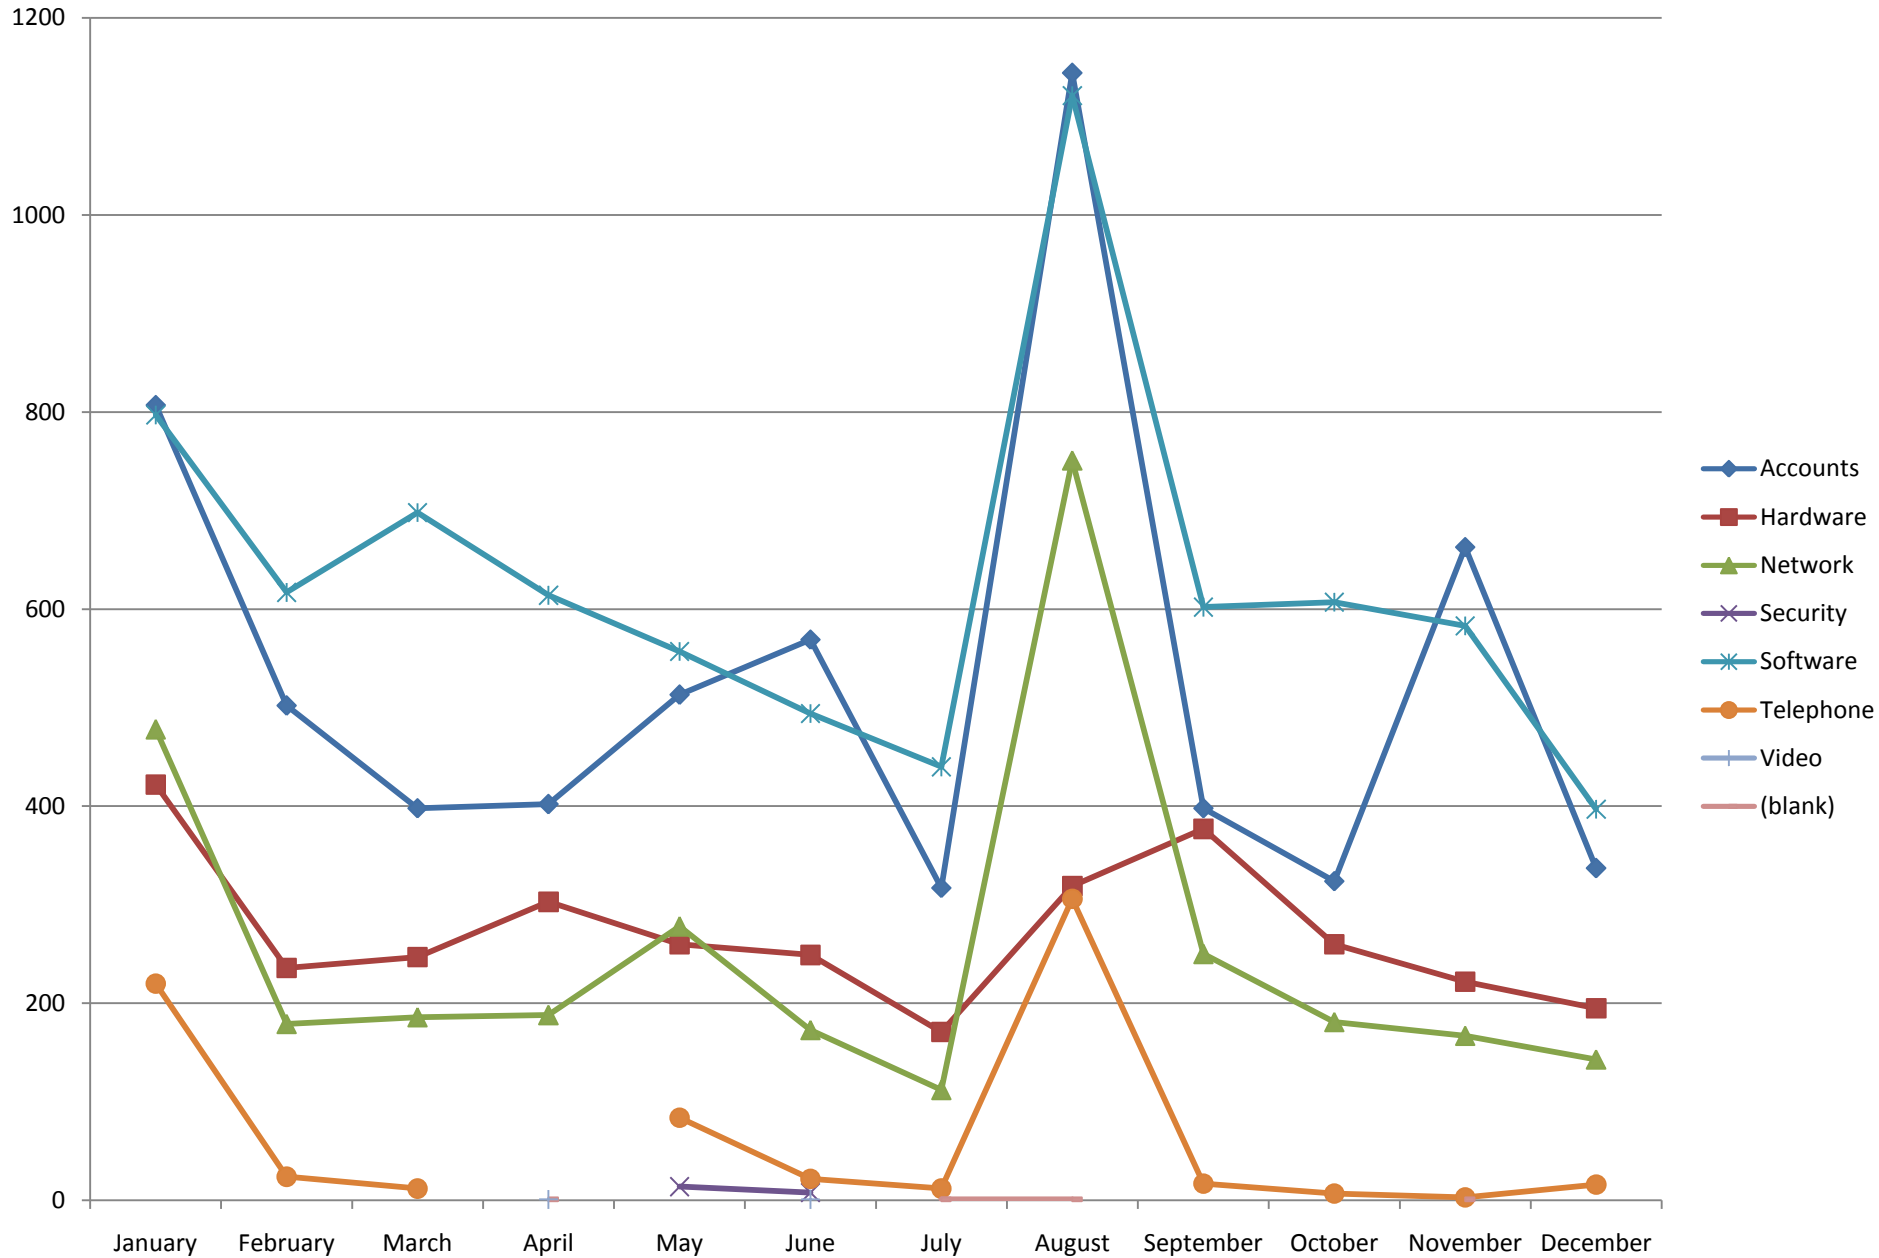

Total Tickets by Category July 2006-June 2007

Total Tickets By Month By Category

July 2006-June 2007

Average Ticket Age In Days By Group July 2006-June 2007

Average Ticket Age In Days By Category July 2006-June 2007

Number of Techs Assigned to Each Ticket July 2006-June 2007

Number of Tickets