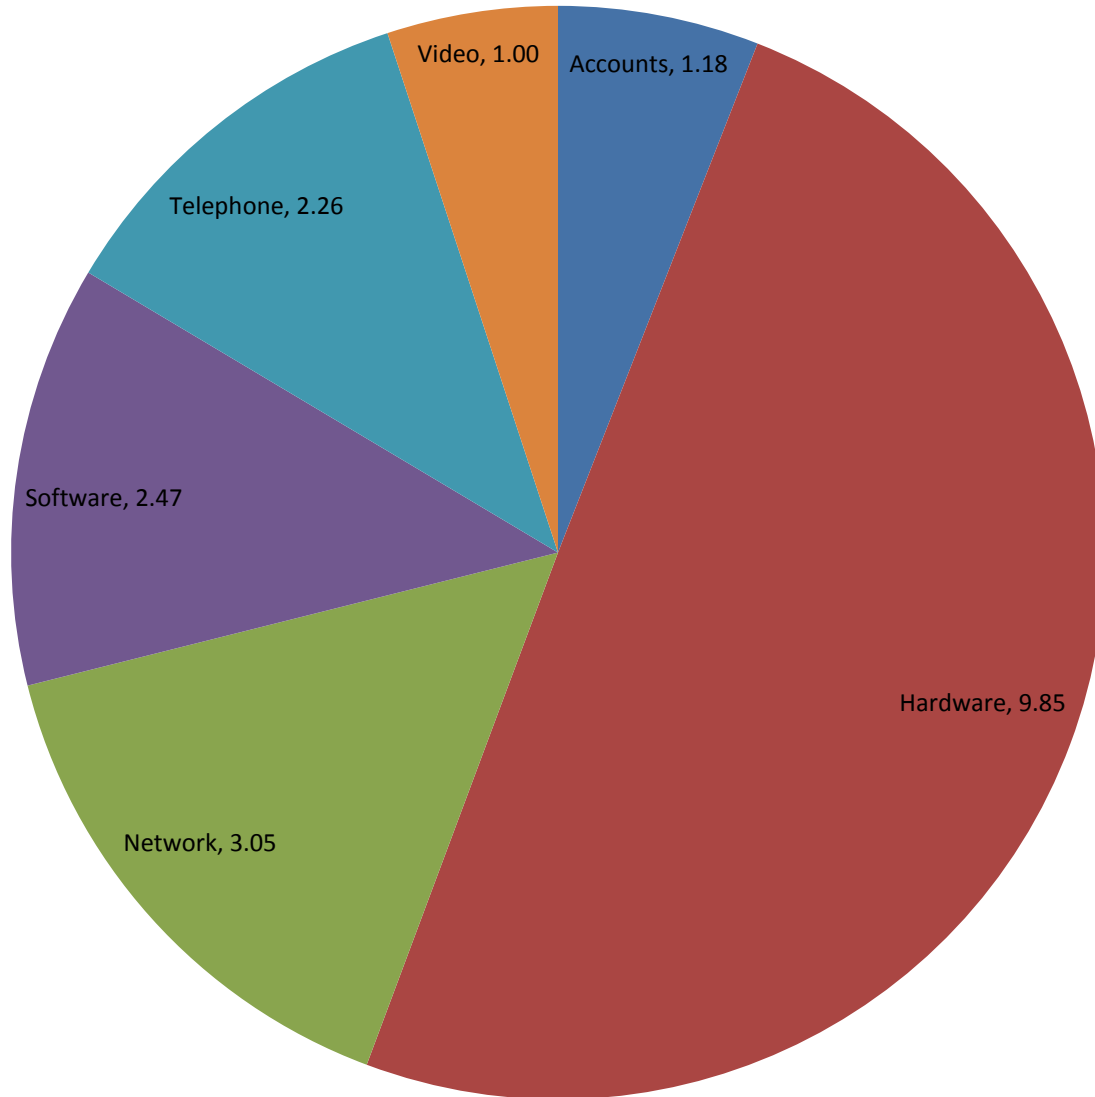

Total Tickets by Category

July 1, 2005 - June 30, 2006

Total Tickets By Month By Category

July 2005-June 2006

Average Ticket Age In Days By Group July 2005-June 2006

Average Ticket Age By Category

July 2005-June 2006

Number of Techs Assigned to Each Ticket July 2005-June 2006