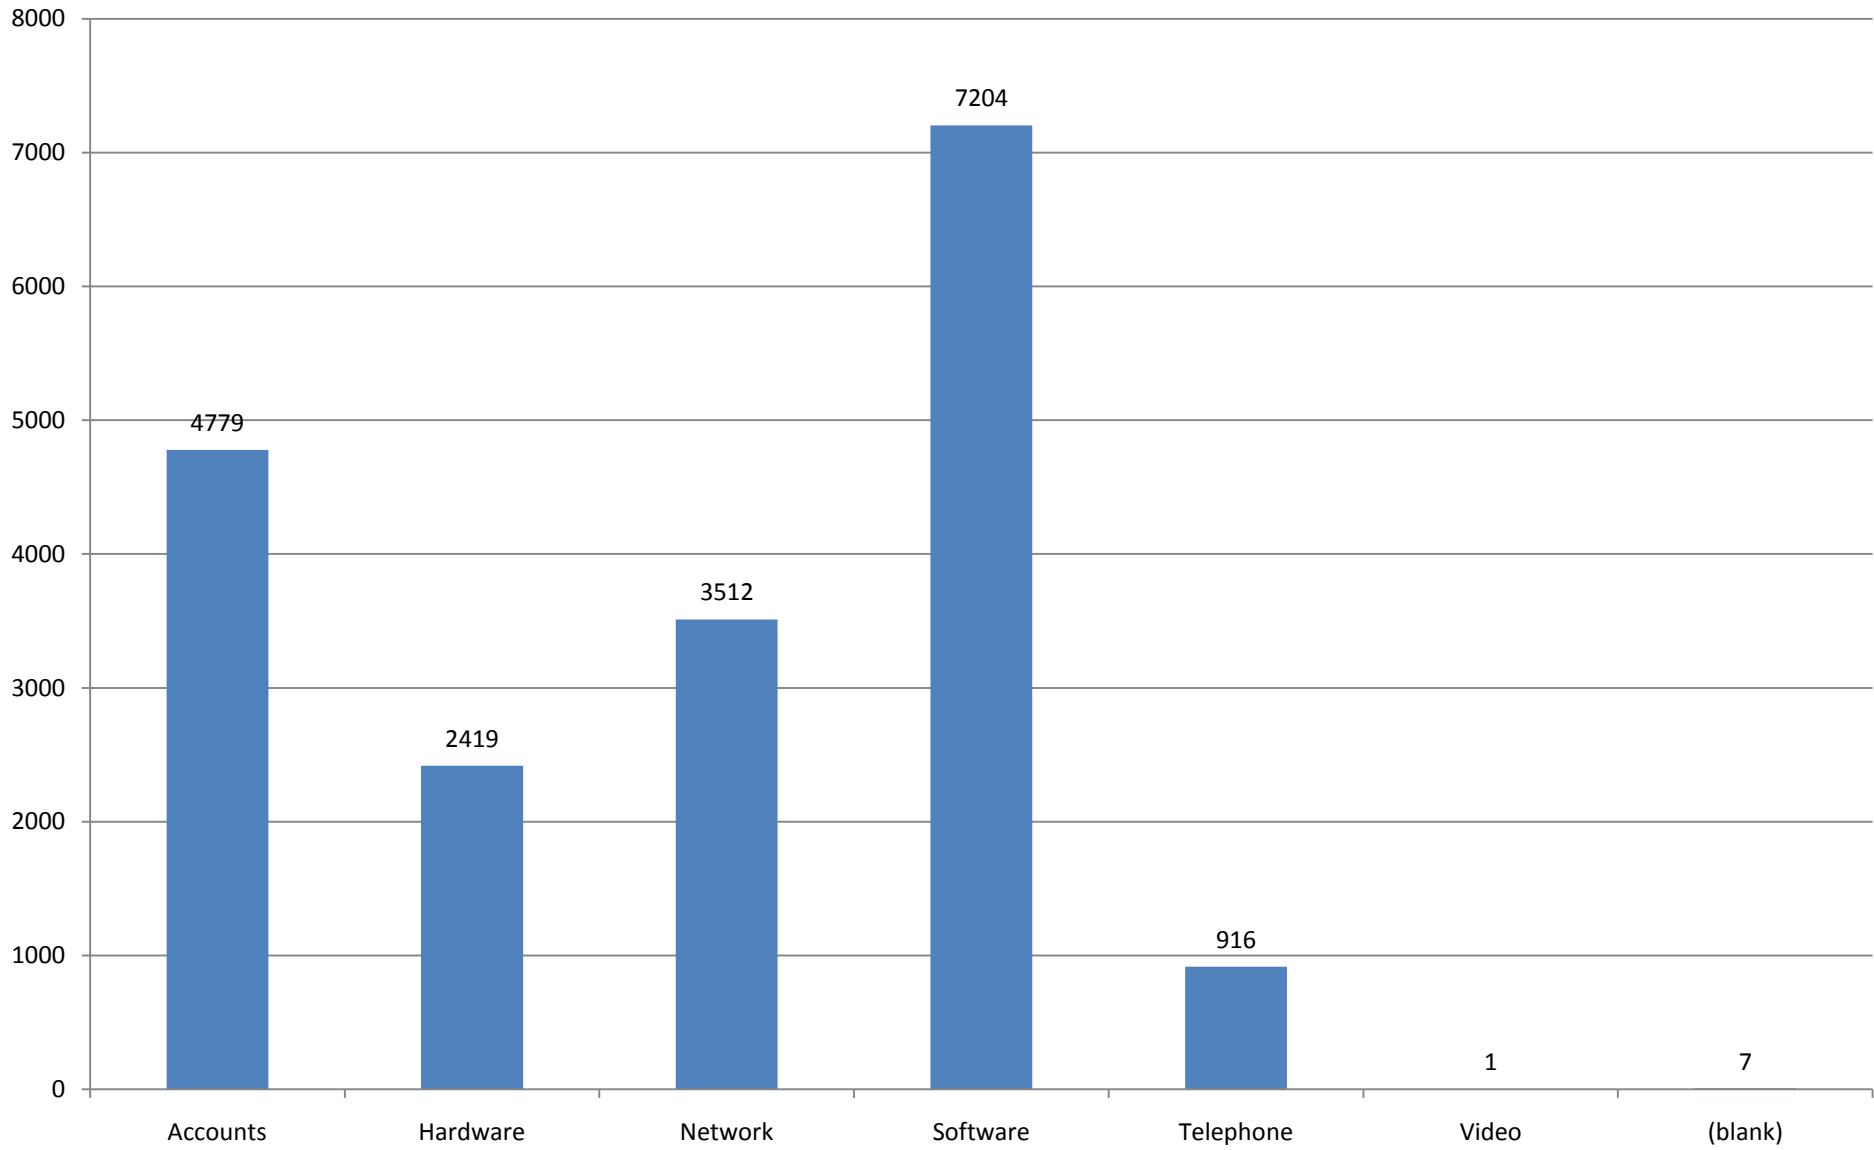

Total Tickets by Category

July 1, 2005 - June 30, 2006

Total Tickets By Month By Category

July 2005-June 2006

Average Ticket Age In Days By Group July 2005-June 2006

Average Ticket Age By Category

July 2005-June 2006

Number of Techs Assigned to Each Ticket July 2005-June 2006