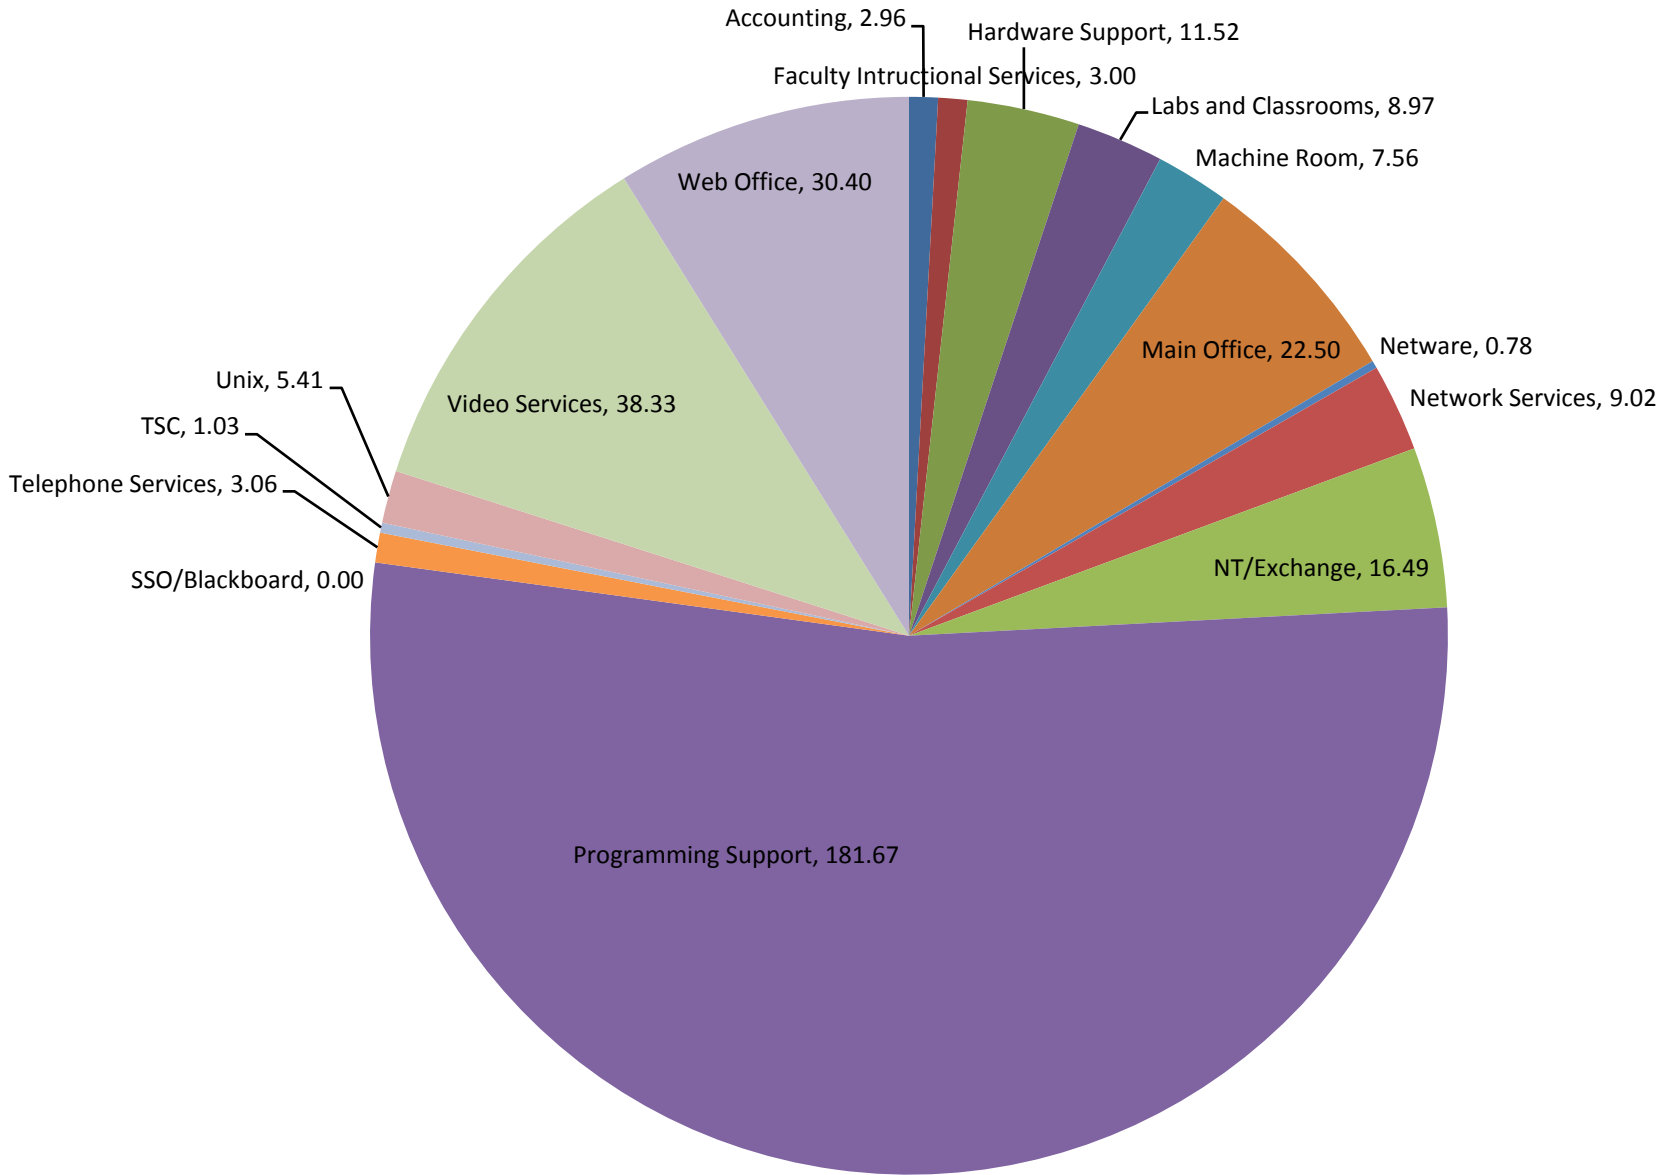

Total Tickets by Category

July 1, 2005 - June 30, 2006

Total Tickets By Month By Category

July 2005-June 2006

Average Ticket Age In Days By Group July 2005-June 2006

Average Ticket Age By Category

July 2005-June 2006

Number of Techs Assigned to Each Ticket July 2005-June 2006