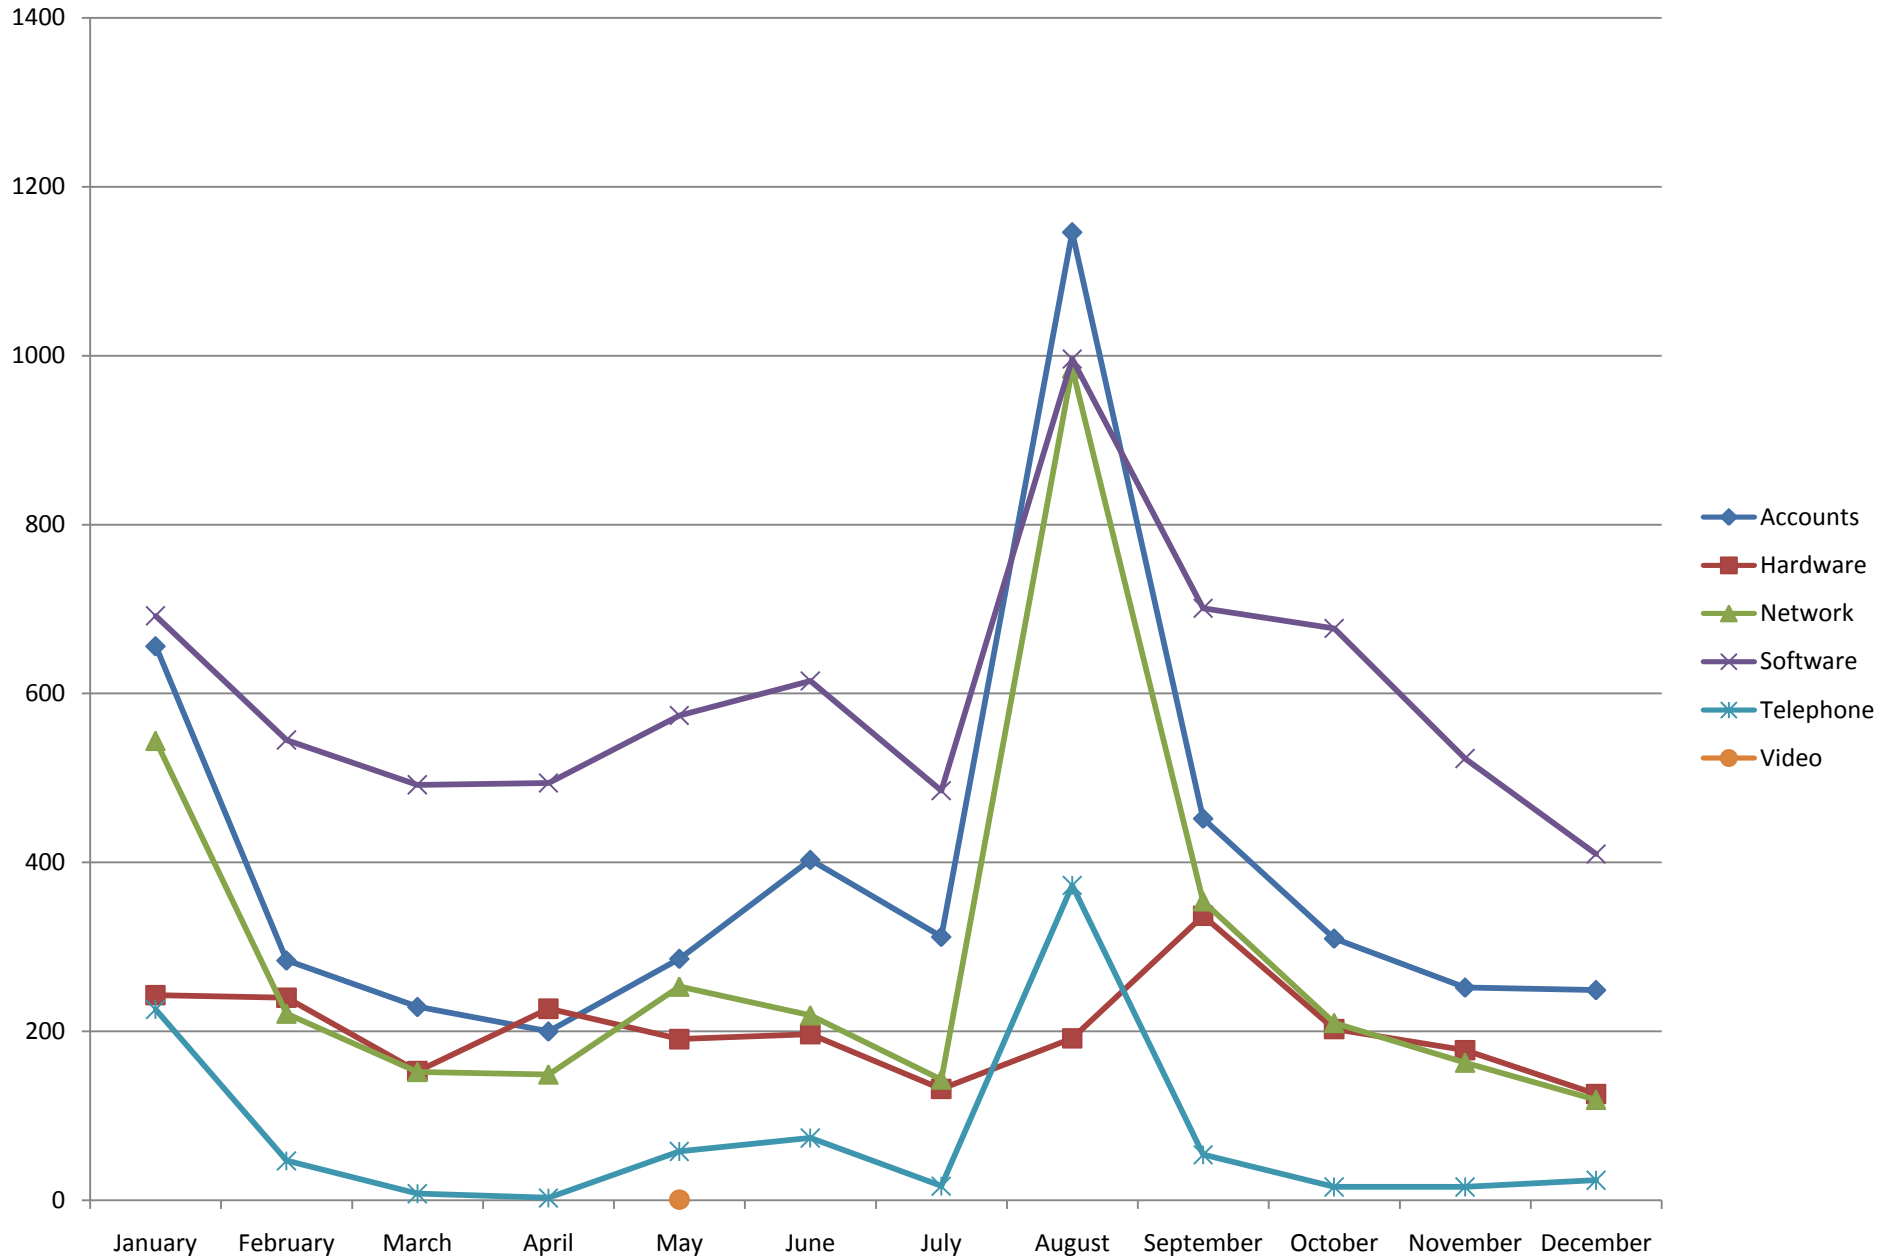

Total Tickets by Category

July 1, 2005 - June 30, 2006

Total Tickets By Month By Category

July 2005-June 2006

Average Ticket Age In Days By Group July 2005-June 2006

Average Ticket Age By Category

July 2005-June 2006

Number of Techs Assigned to Each Ticket July 2005-June 2006