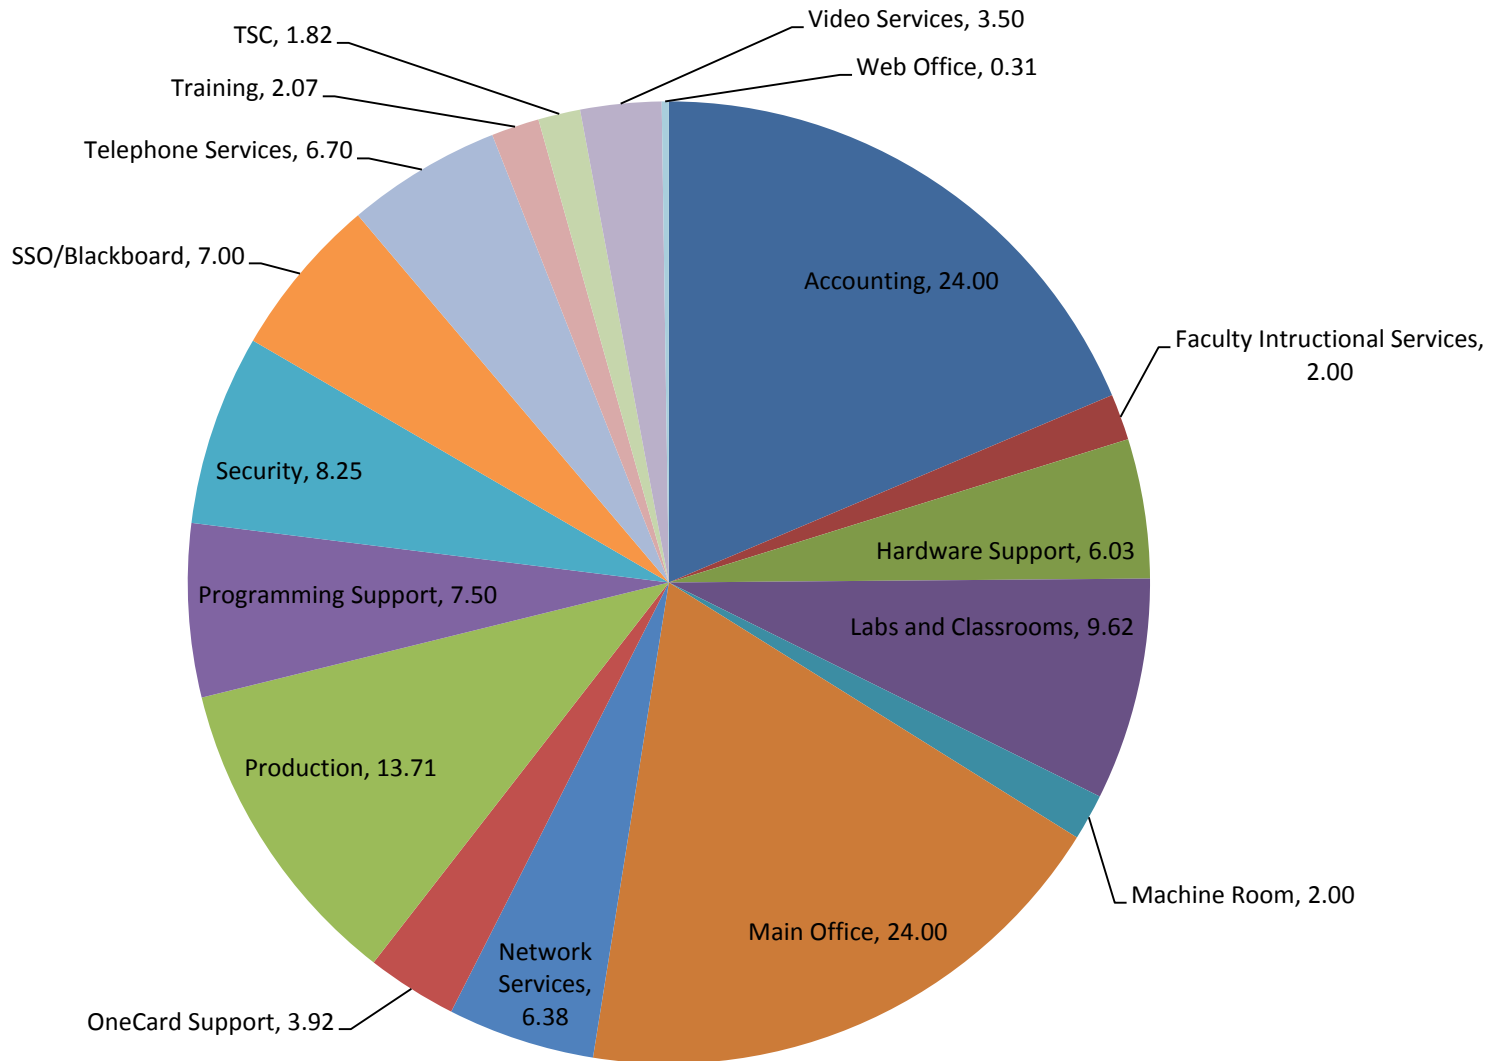

Total Tickets by Category December 2011

Average Ticket Age by Group December 2011

Average Ticket Age by Category December 2011

Number of Techs Assigned to Each Ticket December 2011