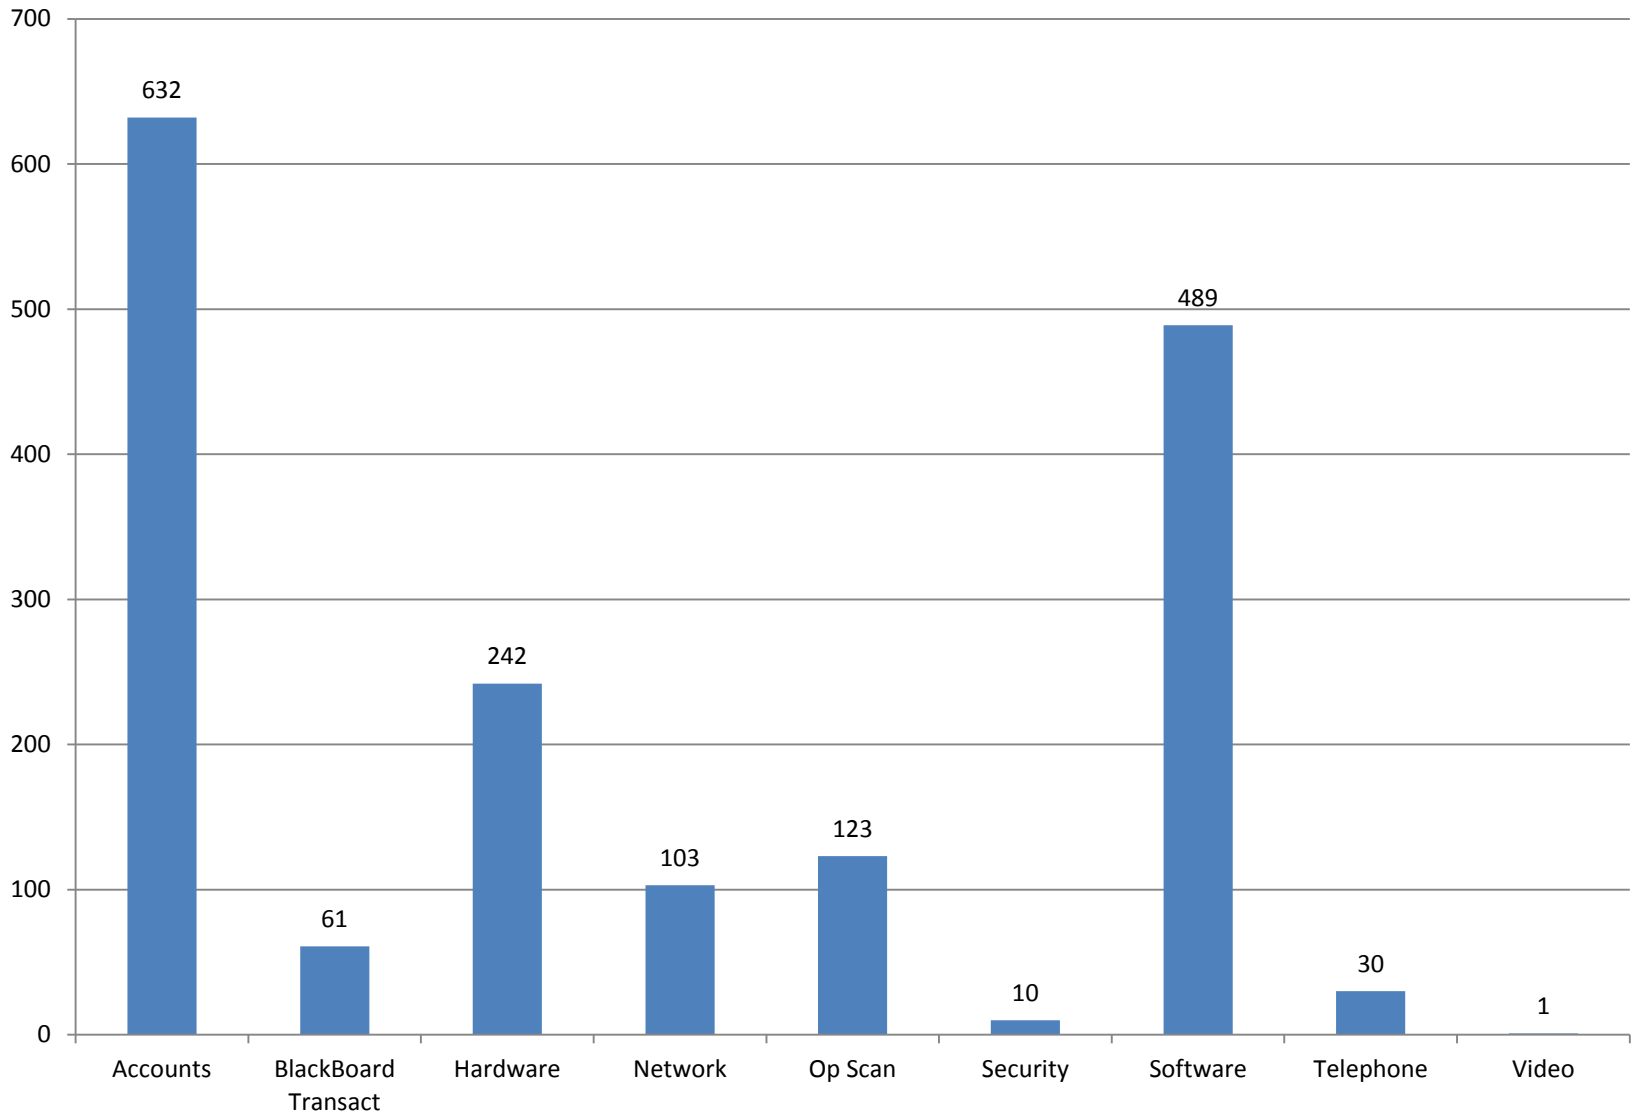

Total Tickets by Category December 2011

Average Ticket Age by Group December 2011

Average Ticket Age by Category December 2011

Number of Techs Assigned to Each Ticket December 2011