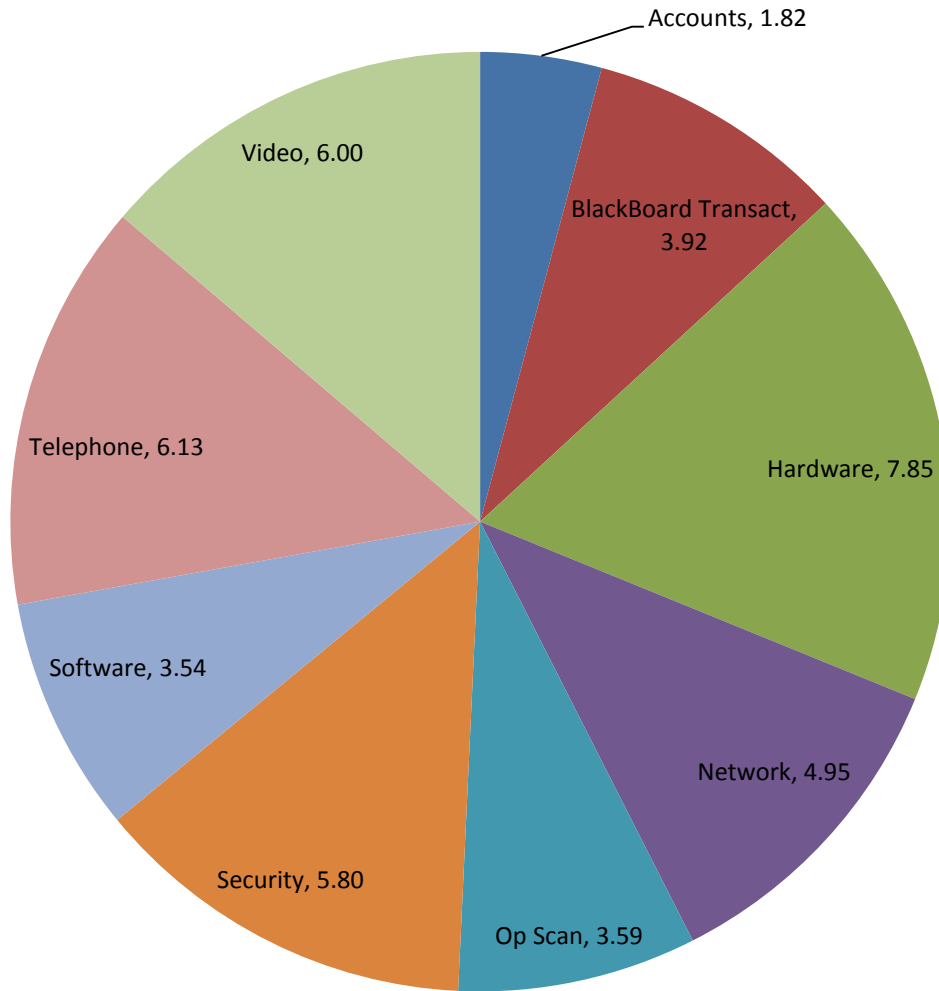

Total Tickets by Category December 2011

Average Ticket Age by Group December 2011

Average Ticket Age by Category December 2011

Number of Techs Assigned to Each Ticket December 2011