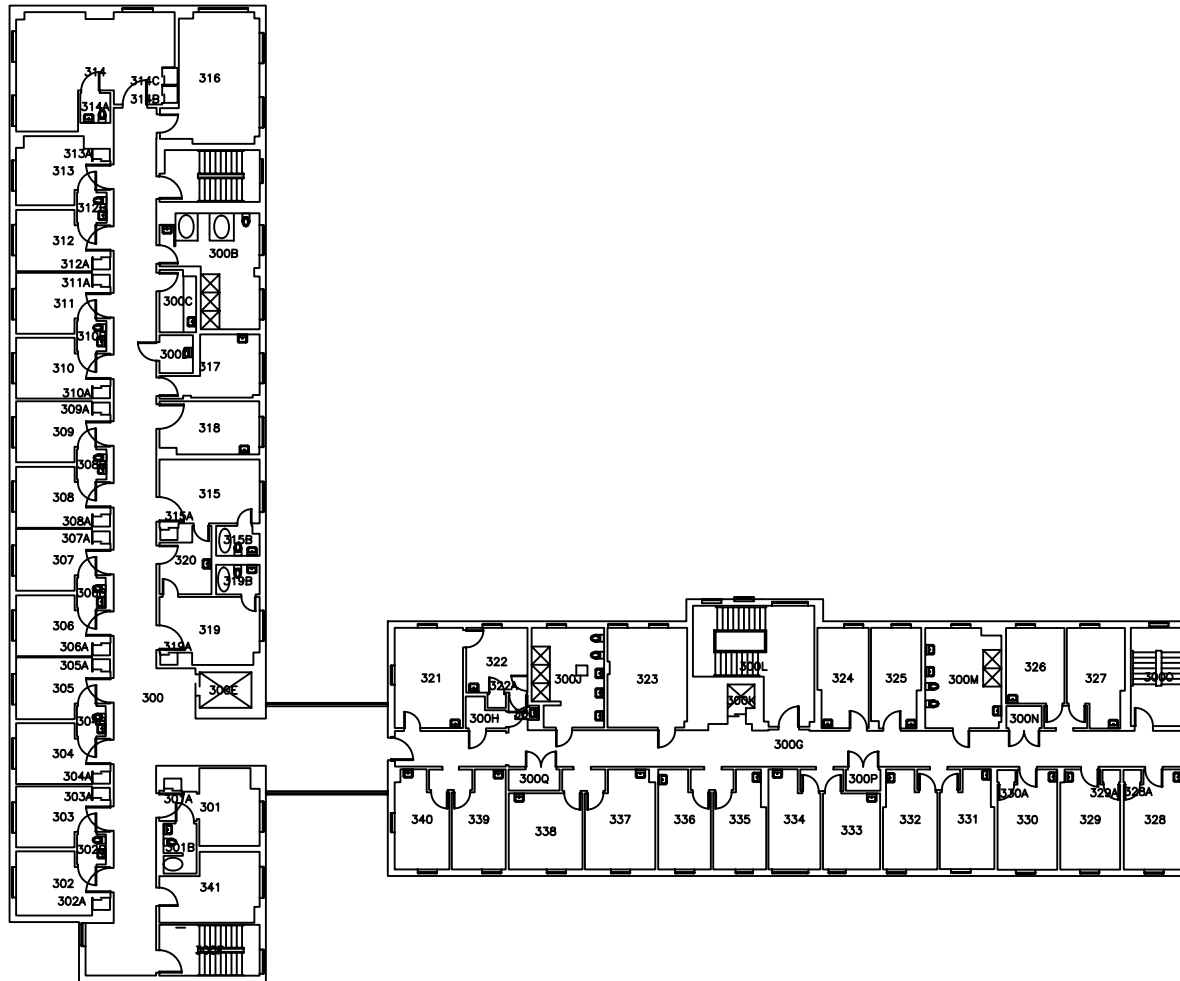

D213

Basement

Building Name
Normandie Hall - SS038

Last Walkthrough Verification
Date 5.16.07 Page 1 of 4
1/32" = 1' 0"

D214

First Floor

* The shaded areas are a guide to the areas with wireless internet coverage. Individual results may vary.

Building Name
Normandie Hall - SS038

Last Walkthrough Verification
Date 05.16.07 Page 2 of 4
1/32" = 1' 0"

D215

Second Floor

Building Name
Normandie Hall - SS038

Last Walkthrough Verification

Date 5.16.07 Page 3 of 4

1/32" = 1' 0"

D216

Third Floor

Building Name
Normandy Hall - SS038

Last Walkthrough Verification
Date 5.16.07 Page 4 of 4

1/32" = 1' 0"