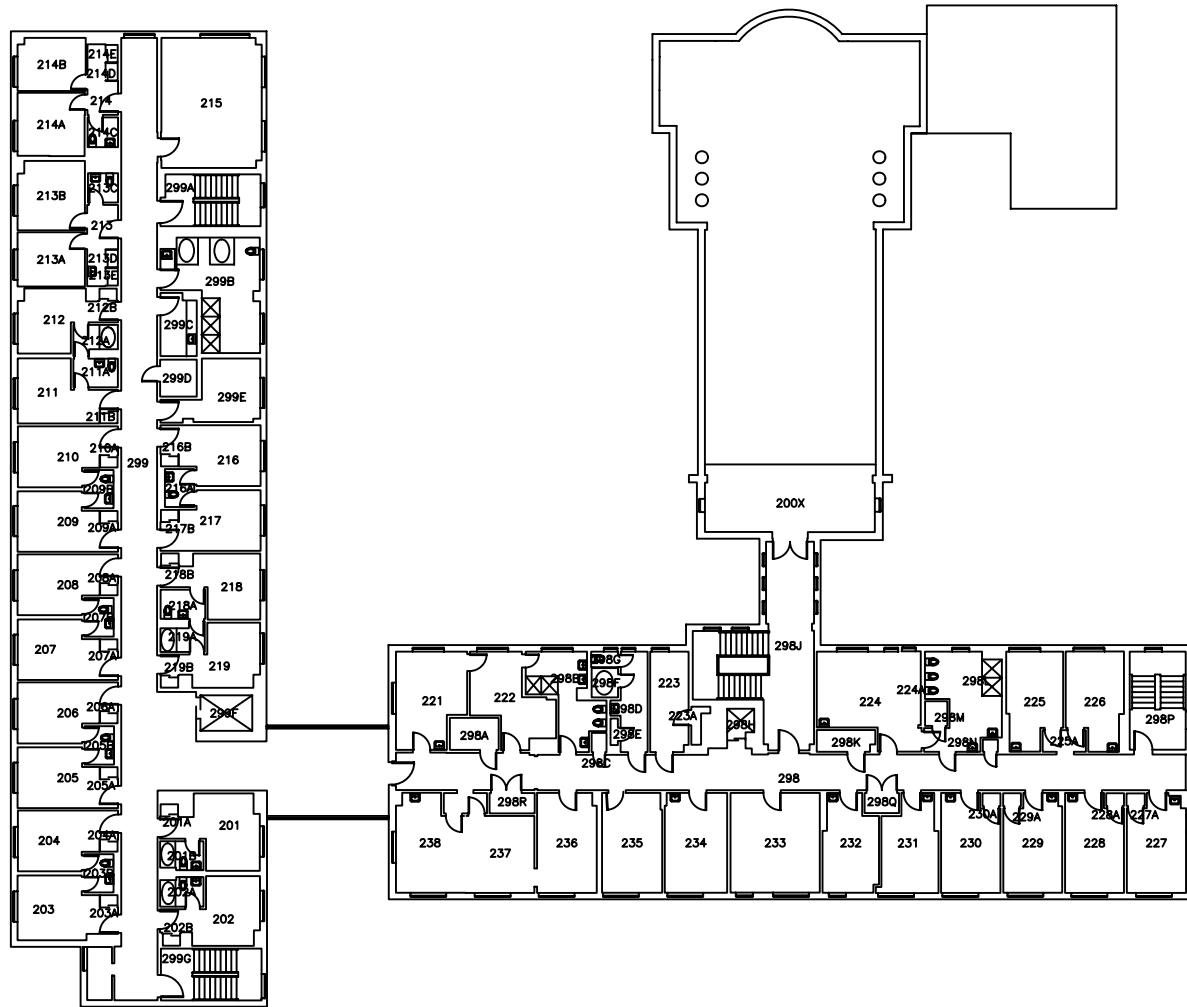

D213

Basement

Building Name
Normandie Hall - SS038

Last Walkthrough Verification
Date 5.16.07 Page 1 of 4
1/32" = 1' 0"

D214

First Floor

* The shaded areas are a guide to the areas with wireless internet coverage. Individual results may vary.

Building Name
Normandie Hall - SS038

Last Walkthrough Verification
Date 05.16.07 Page 2 of 4
1/32" = 1' 0"

D215

Second Floor

Building Name
Normandie Hall - SS038

Last Walkthrough Verification

Date 5.16.07 Page 3 of 4

1/32" = 1' 0"

D216

Third Floor

Building Name
Normandy Hall - SS038

Last Walkthrough Verification
Date 5.16.07 Page 4 of 4

1/32" = 1' 0"