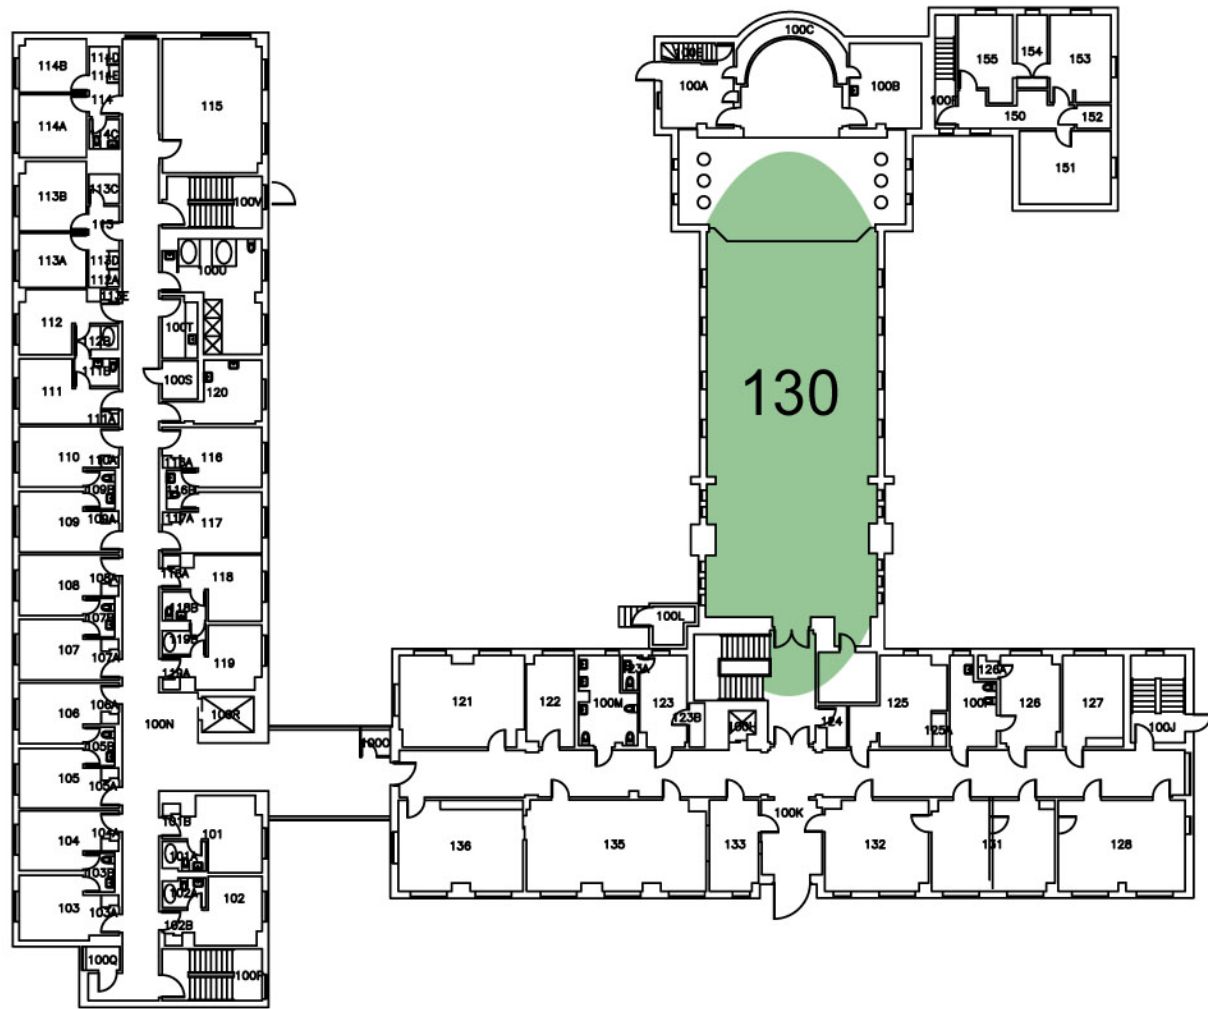

D213

Basement

Building Name
Normandie Hall - SS038

Last Walkthrough Verification
Date 5.16.07 Page 1 of 4
1/32" = 1' 0"

D214

First Floor

* The shaded areas are a guide to the areas with wireless internet coverage. Individual results may vary.

Building Name
Normandie Hall - SS038

Last Walkthrough Verification
Date 05.16.07 Page 2 of 4
1/32" = 1' 0"

D215

Second Floor

Building Name
Normandie Hall - SS038

Last Walkthrough Verification

Date 5.16.07 Page 3 of 4

1/32" = 1' 0"

D216

Third Floor

Building Name
Normandy Hall - SS038

Last Walkthrough Verification
Date 5.16.07 Page 4 of 4

1/32" = 1' 0"