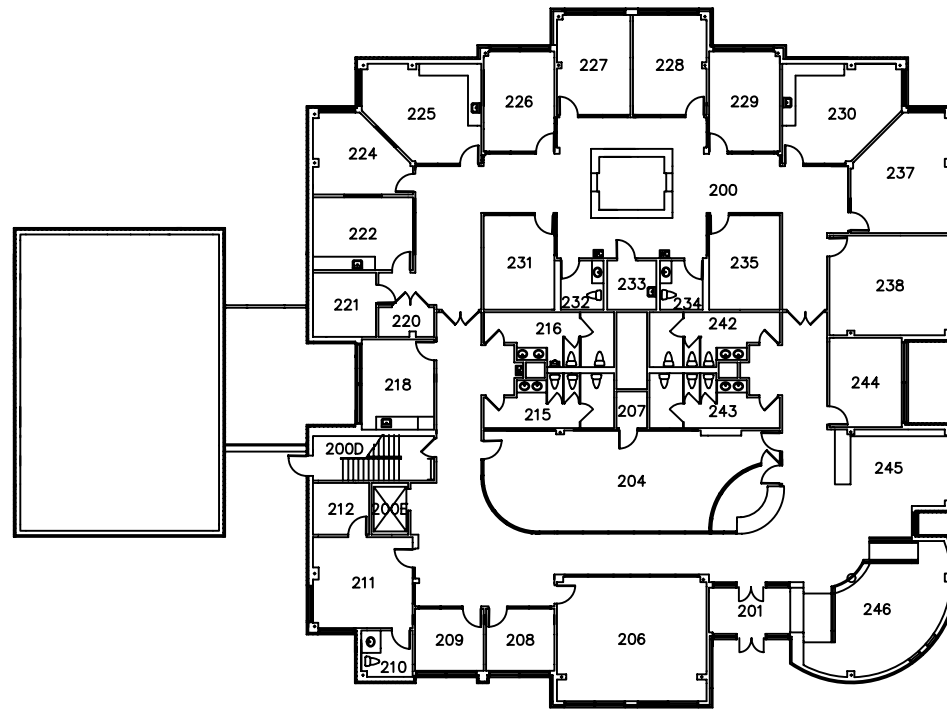

First Floor

D207

* The shaded areas are a guide to the areas with wireless internet coverage. Individual results may vary.

Building Name
 Kathy J. Weinman Children's
 Advocacy Center – SS034

Last Walkthrough Verification

11.15.05 PAGE 1 OF 2
 1/32" = 1' 0"

Second Floor

D208

Building Name

Kathy J. Weinman Children's
Advocate Center – SS034

Last Walkthrough Verification

01.11.06 PAGE 2 OF 2
1/32" = 1' 0"