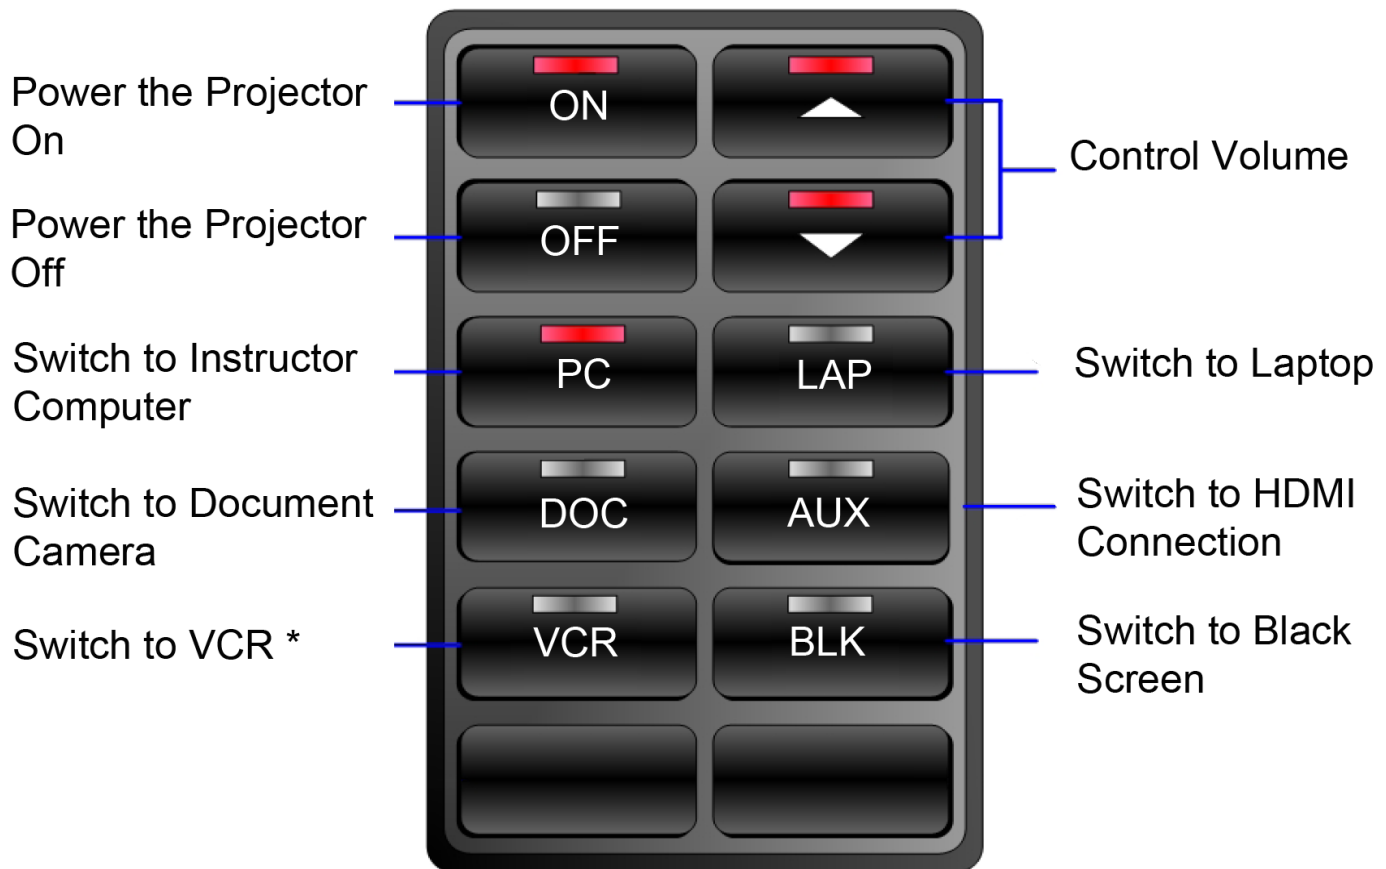

Stadler Hall 104 Projector Control

ON / OFF:	Powers the projector. Please make sure to turn the projector off after use.
PC:	Displays the image shown on the Instructor's Computer
LAP:	Displays the image on a VGA connected laptop
DOC:	Displays the image from the Document Camera
AUX:	Displays the image from the HDMI connected device
VCR:	Displays the image from the VCR. *This is a departmental VCR and not for public use.
BLK:	Displays a black screen without powering the projector off.
Volume:	Controls the PC, Laptop, HDMI, VCR and Microphone Volume.

Please call **x6852** from the red phone on the stage with any questions, comments or concerns.