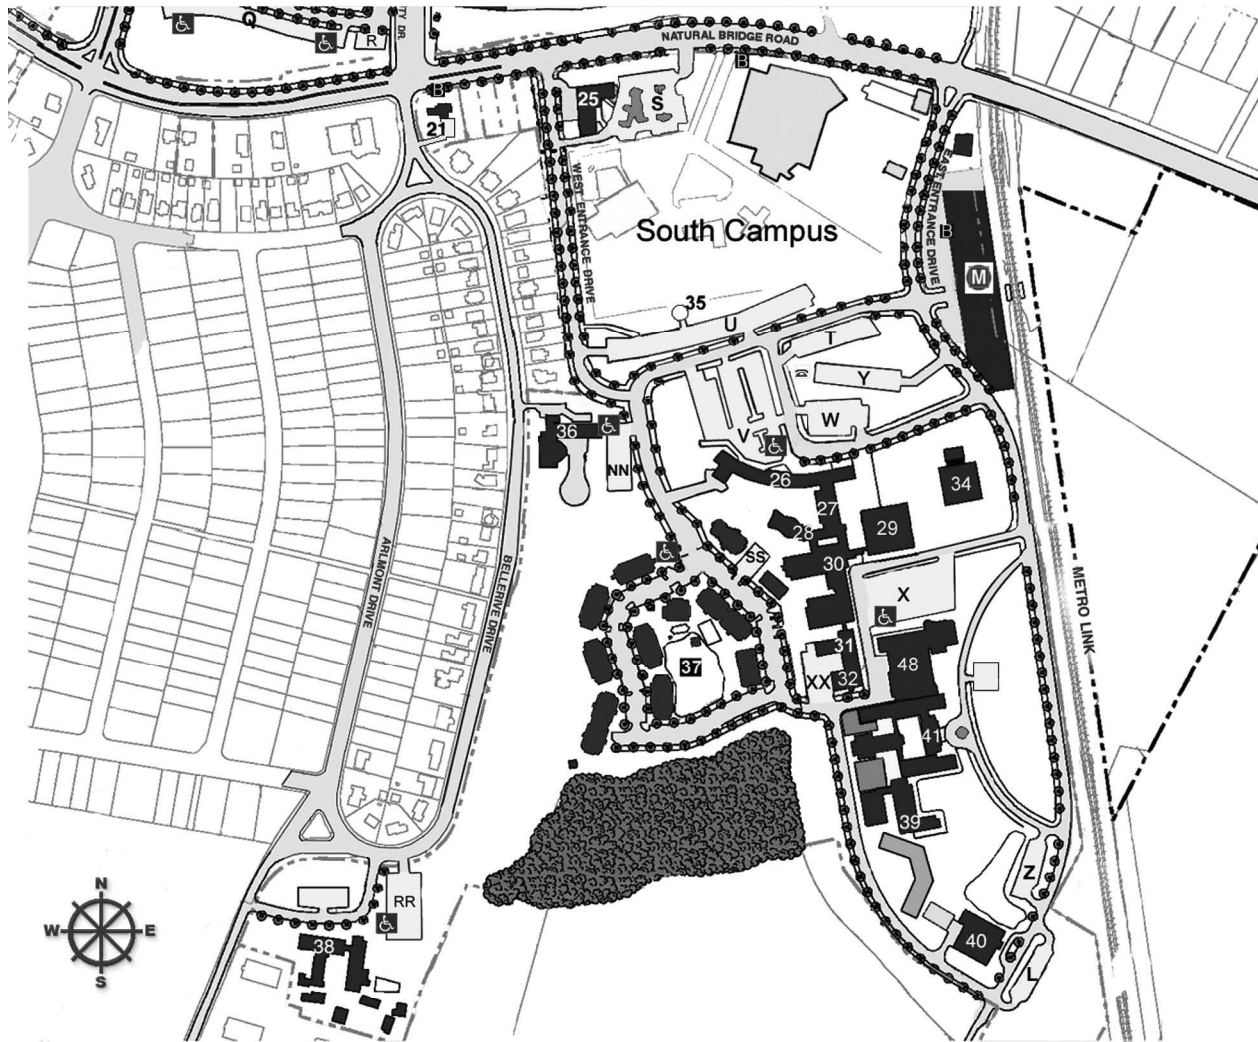

# UNIVERSITY OF MISSOURI - ST. LOUIS SOUTH CAMPUS MAP

## Building

Barnes Library	29
Boiler House	32
Des Lee Technology & Learning Center	27
Education Administration Building (EAB)	28
Kathy J. Weinman Advocacy Center	34
Marillac Hall/Optometry Clinic	26
Music Building (MB)	25
Nursing Administration Building	40
Observatory	35
Provincial House / Honors College	41
Seton Hall	39
South Campus Classroom Building (SCB)	30
South Campus Computer Building	31
South Campus Residence Hall	36
University Inn and Normandie Residence Hall	38
University Meadows Apartments	37
Villa Building	48

- Emergency Phone
- Bi-State Bus Stop
- Accessible Parking
- MetroLink Station