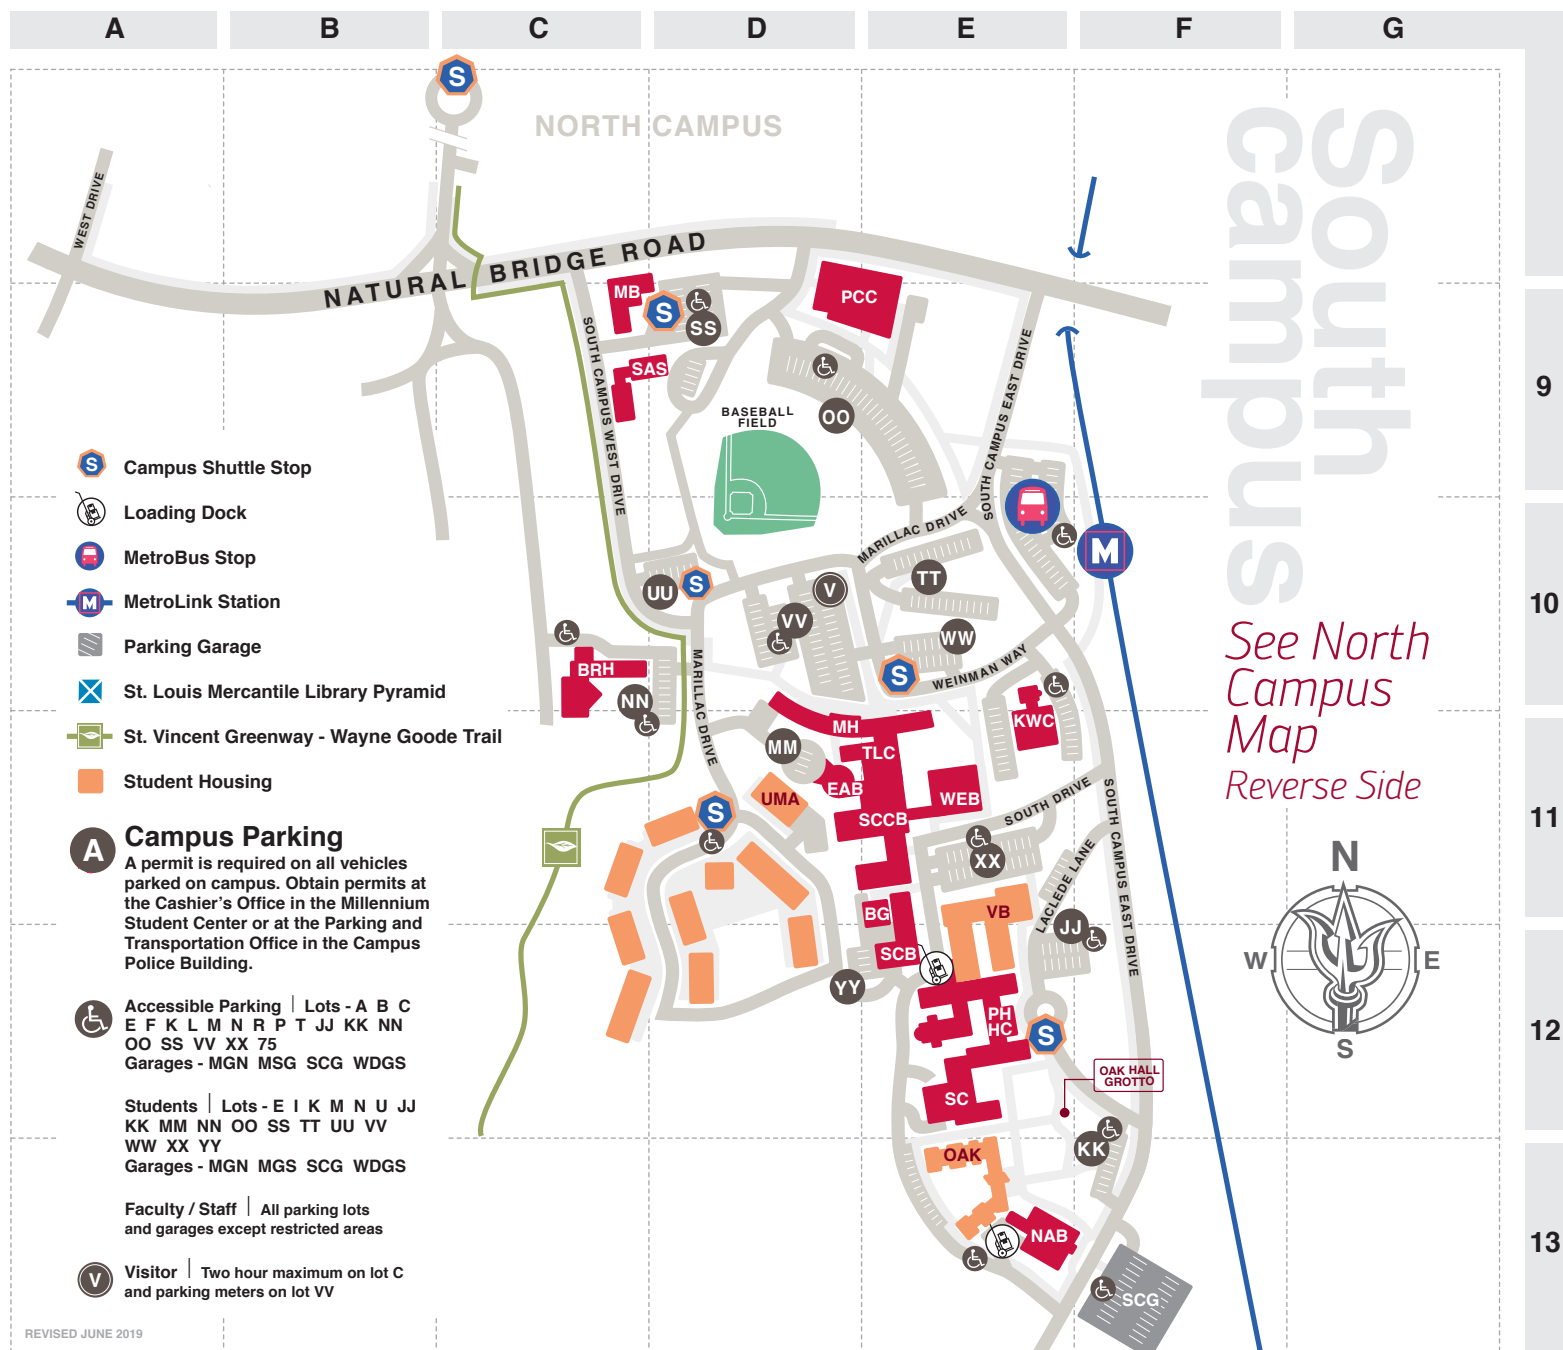

# UMSL

## South Campus

University of Missouri–St. Louis

# MAP

Bellerive Hall [BRH]	C-10
Boiler Garage / Surplus Property [BG]	E-11
E. Desmond Lee Technology and Learning Center [TLC] and Math and Science Education Central	E-11
Education Administration Building [EAB]	D-11
Kathy J. Weinman Children's Advocacy Centre and Center for Trauma Recovery [KWC]	E-11
Marillac Hall [MH]	D-11
Music Building [MB]	C-9
Nursing Administration Building [NAB]	E-13
Oak Hall [OAK]	E-13
Patient Care Center [PCC]	D-9
Provincial House [PH] and Pierre Laclède Honors College [HC]	E-12
Sassin Building [SAS] and ELS Language Centers - St. Louis	C-9
Seton Center Hall [SC]	E-12
South Campus Classroom Building [SCCB] and Child Development Center	E-11
South Campus Computer Building [SCB]	E-12
South Campus Garage [SCG]	F-13
University Meadows Apartments [UMA]	D-11
Villa Building [VB]	E-11
Ward E. Barnes Building [WEB] and Ed Collabiat	E-11

South Campus  
See North Campus Map  
Reverse Side