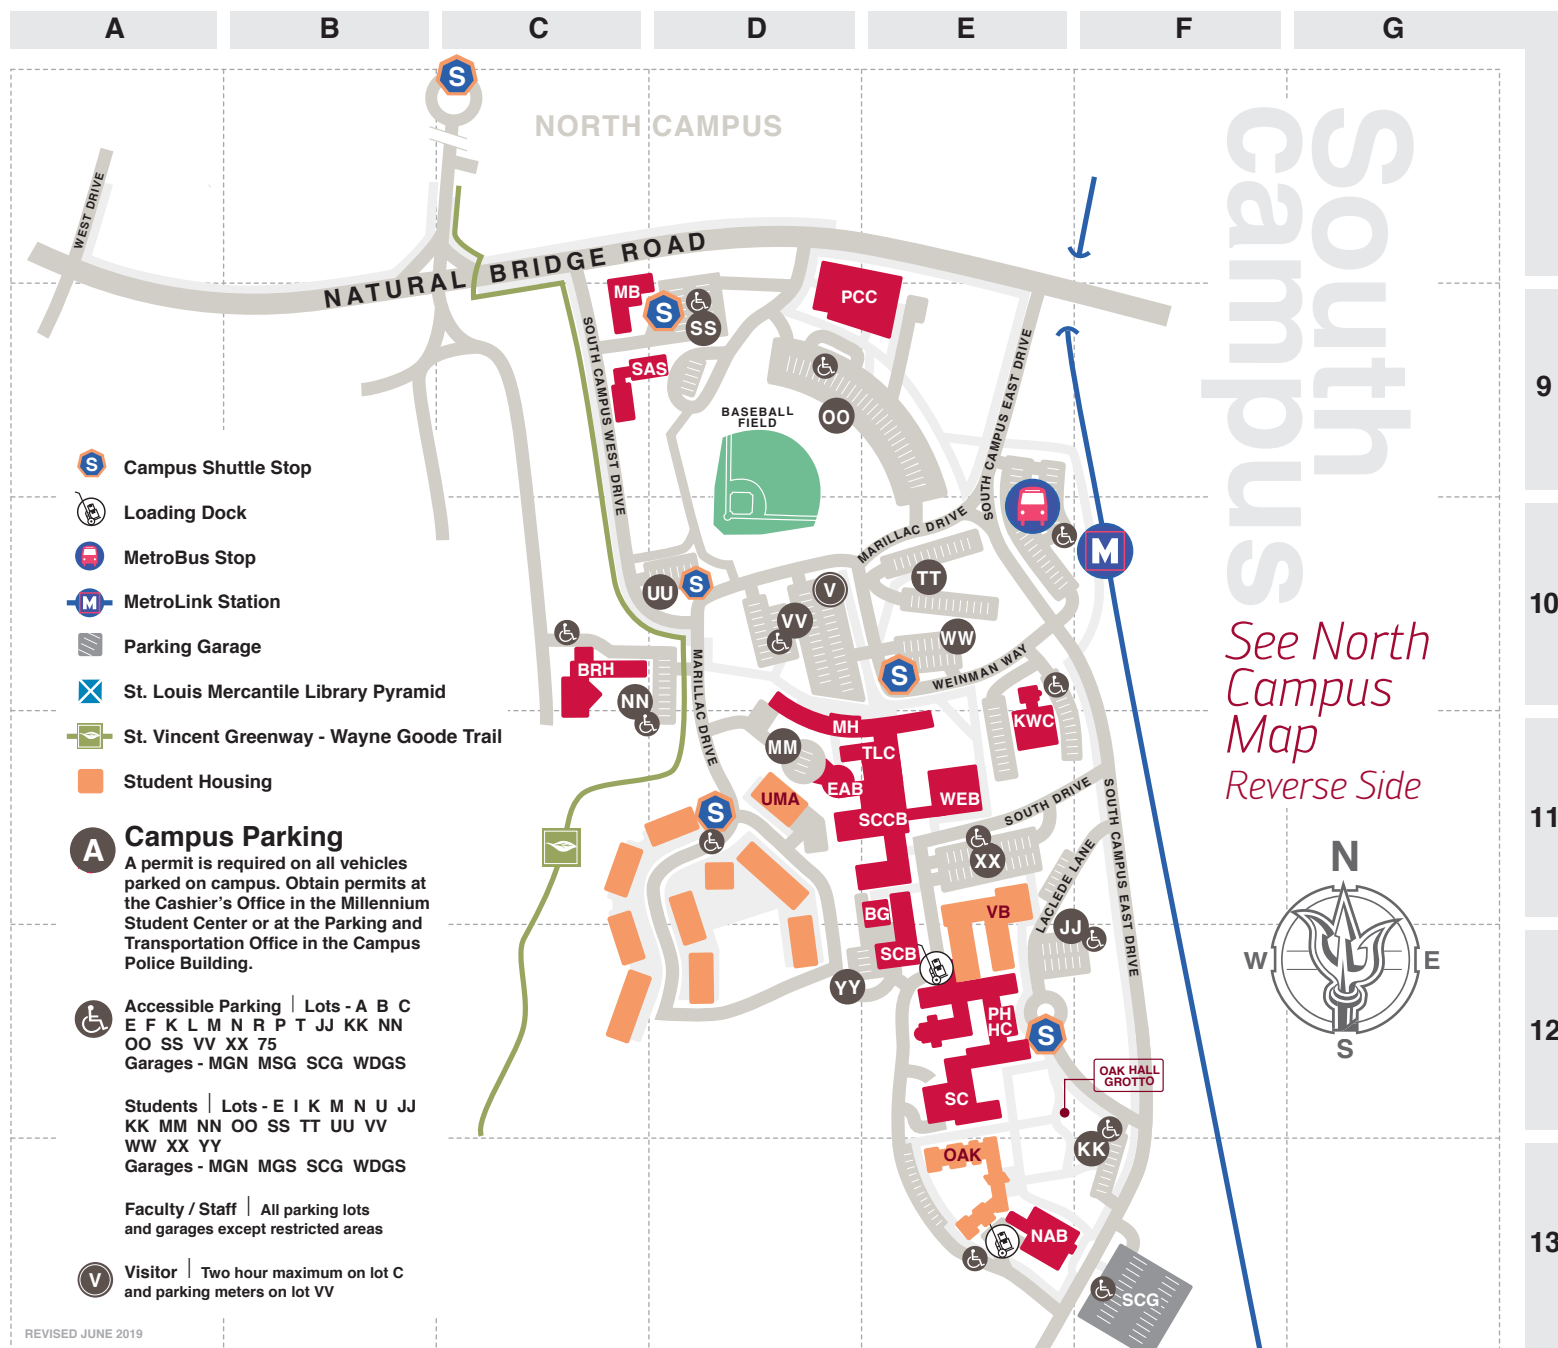

UMSL

South Campus

University of Missouri–St. Louis

MAP

Bellerive Hall [BRH]	C-10
Boiler Garage / Surplus Property [BG]	E-11
E. Desmond Lee Technology and Learning Center [TLC] and Math and Science Education Central	E-11
Education Administration Building [EAB]	D-11
Kathy J. Weinman Children's Advocacy Centre and Center for Trauma Recovery [KWC]	E-11
Marillac Hall [MH]	D-11
Music Building [MB]	C-9
Nursing Administration Building [NAB]	E-13
Oak Hall [OAK]	E-13
Patient Care Center [PCC]	D-9
Provincial House [PH] and Pierre Laclède Honors College [HC]	E-12
Sassin Building [SAS] and ELS Language Centers - St. Louis	C-9
Seton Center Hall [SC]	E-12
South Campus Classroom Building [SCCB] and Child Development Center	E-11
South Campus Computer Building [SCB]	E-12
South Campus Garage [SCG]	F-13
University Meadows Apartments [UMA]	D-11
Villa Building [VB]	E-11
Ward E. Barnes Building [WEB] and Ed Collabiat	E-11

South Campus

See North Campus Map Reverse Side