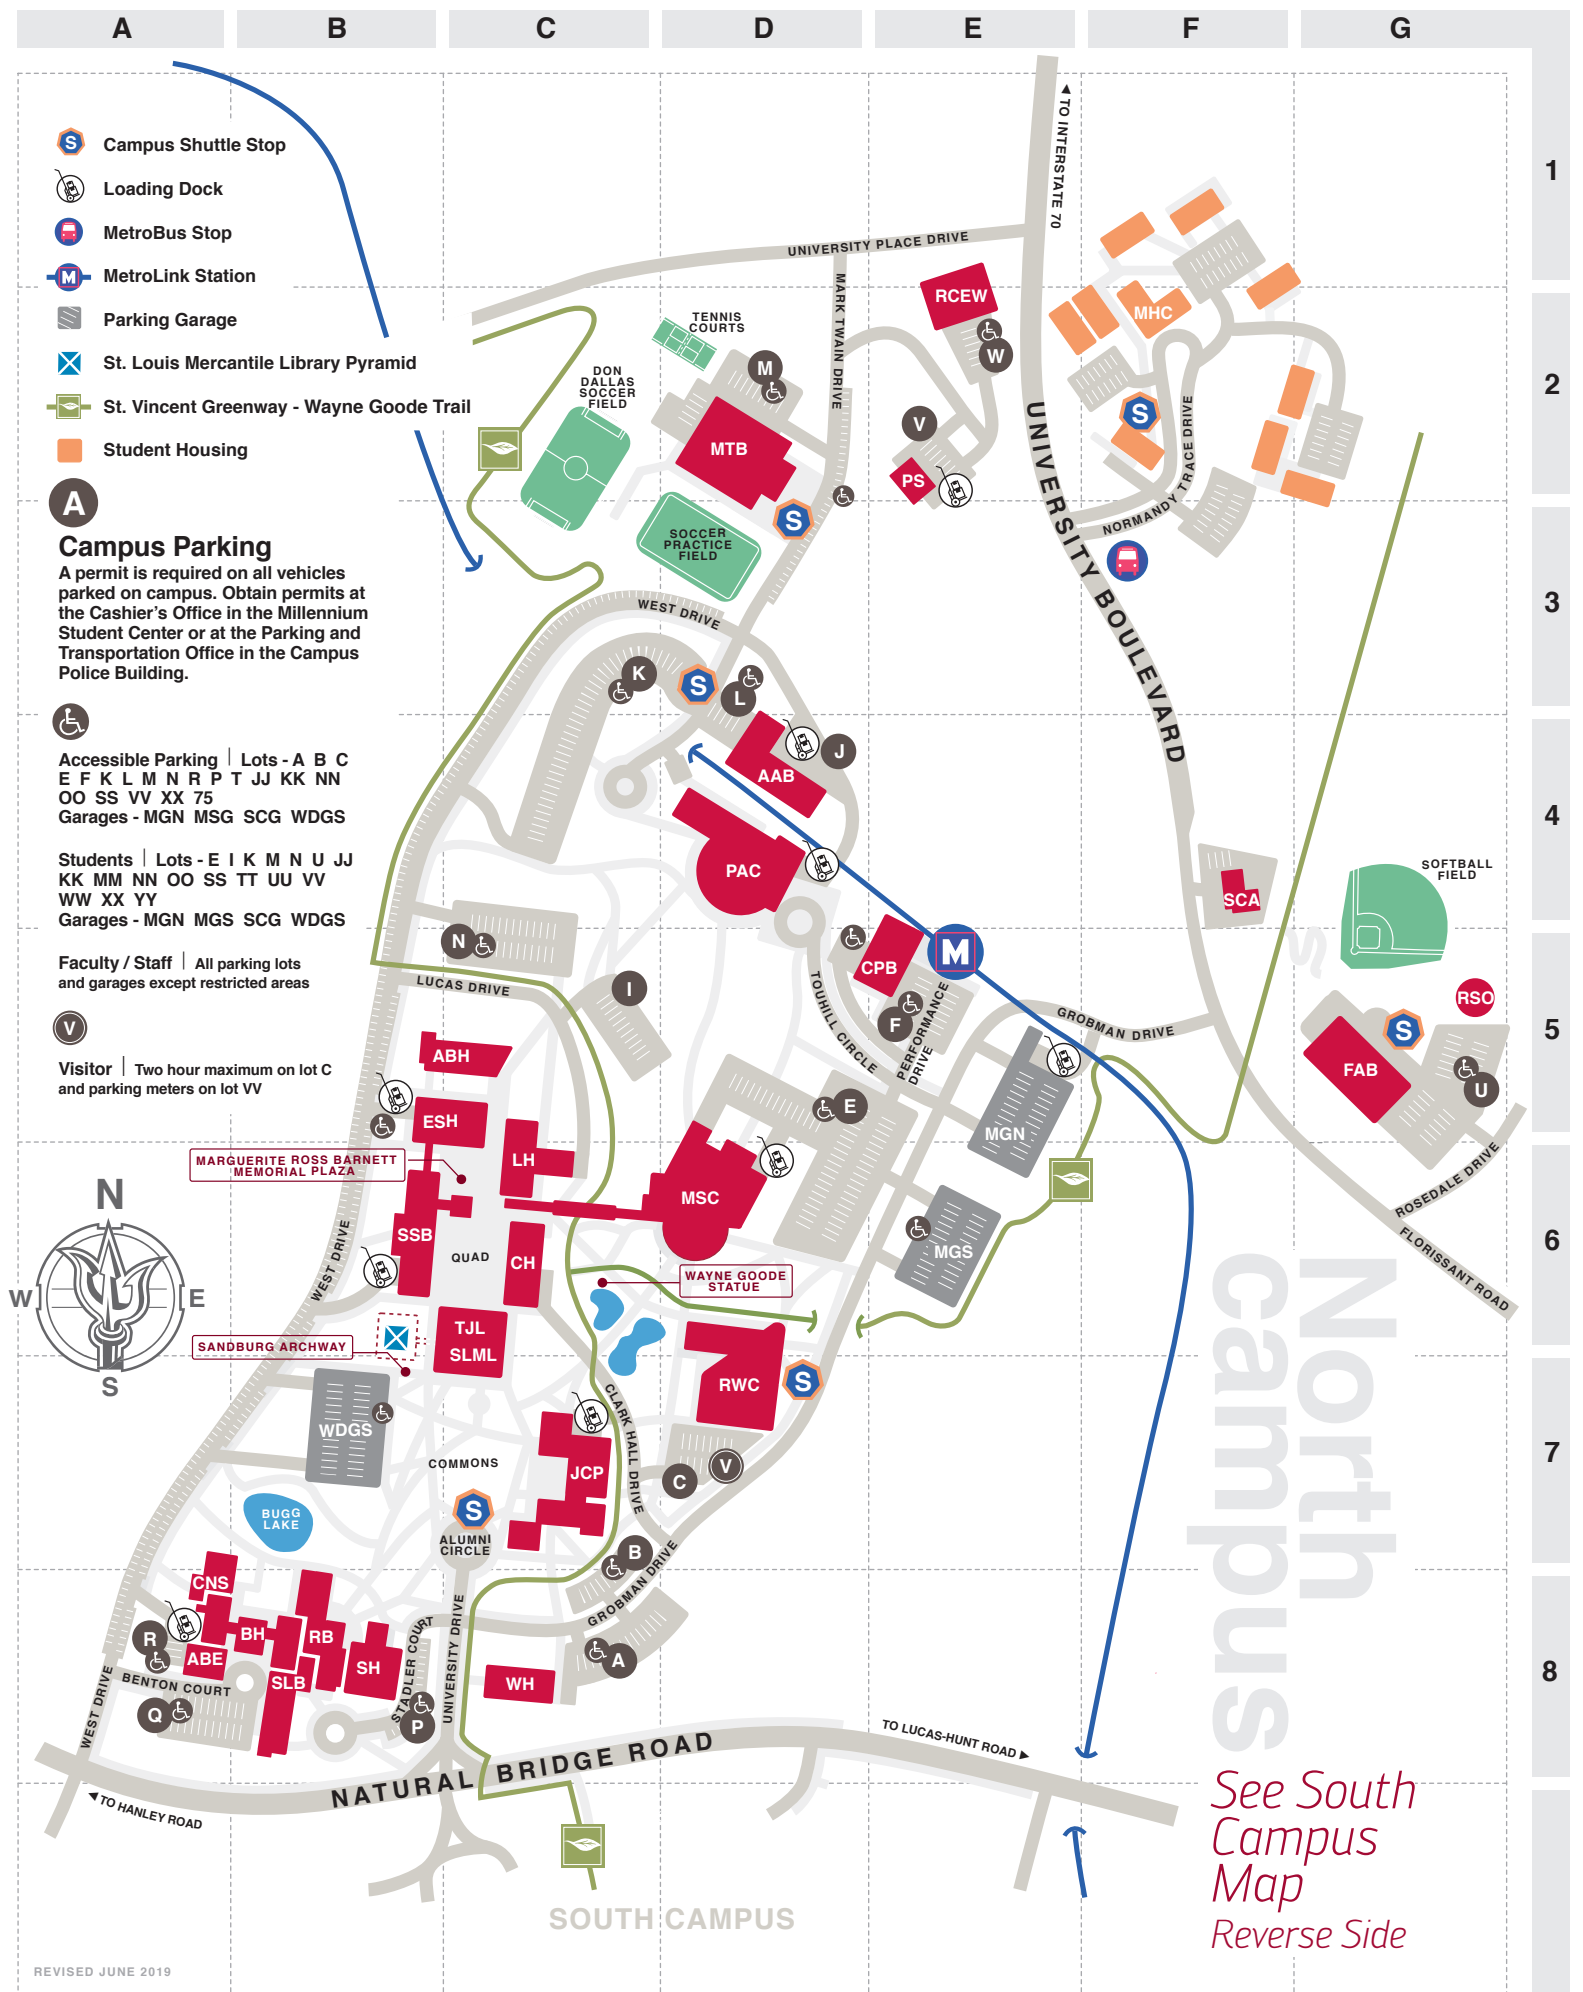

UMSL

South Campus

University of Missouri–St. Louis

MAP

Bellerive Hall [BRH]	C-10
Boiler Garage / Surplus Property [BG]	E-11
E. Desmond Lee Technology and Learning Center [TLC] and Math and Science Education Central	E-11
Education Administration Building [EAB]	D-11
Kathy J. Weinman Children's Advocacy Centre and Center for Trauma Recovery [KWC]	E-11
Marillac Hall [MH]	D-11
Music Building [MB]	C-9
Nursing Administration Building [NAB]	E-13
Oak Hall [OAK]	E-13
Patient Care Center [PCC]	D-9
Provincial House [PH] and Pierre Laclède Honors College [HC]	E-12
Sassin Building [SAS] and ELS Language Centers - St. Louis	C-9
Seton Center Hall [SC]	E-12
South Campus Classroom Building [SCCB] and Child Development Center	E-11
South Campus Computer Building [SCB]	E-12
South Campus Garage [SCG]	F-13
University Meadows Apartments [UMA]	D-11
Villa Building [VB]	E-11
Ward E. Barnes Building [WEB] and Ed Collabiat	E-11