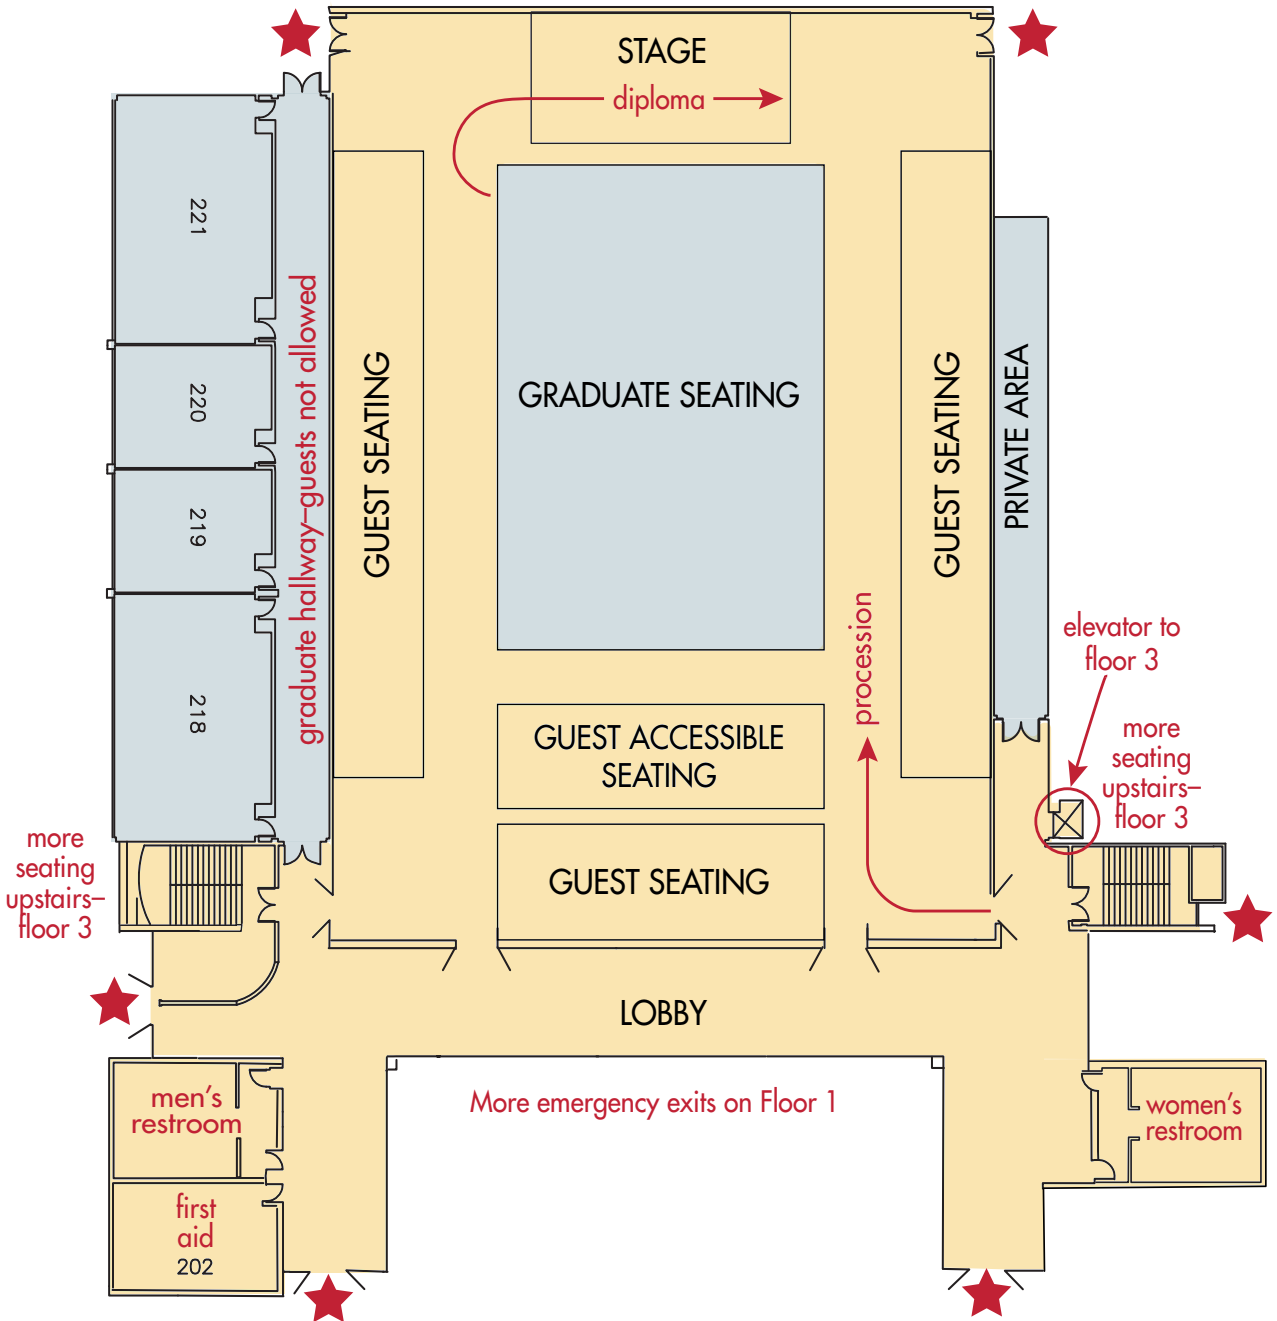

MARK TWAIN BUILDING GYMNASIUM—FLOOR 2

EMERGENCY: In case of an emergency, dial 314-516-5155 for on-campus police dispatch.

FIRST AID: A first aid station staffed by a nurse is located in the lobby next to the men's restroom.

EXITS: In the case of a fire or immediate need to exit the building, please reference the map here for the closest emergency exits.

LOST AND FOUND: Articles may be deposited and retrieved at the first aid station.